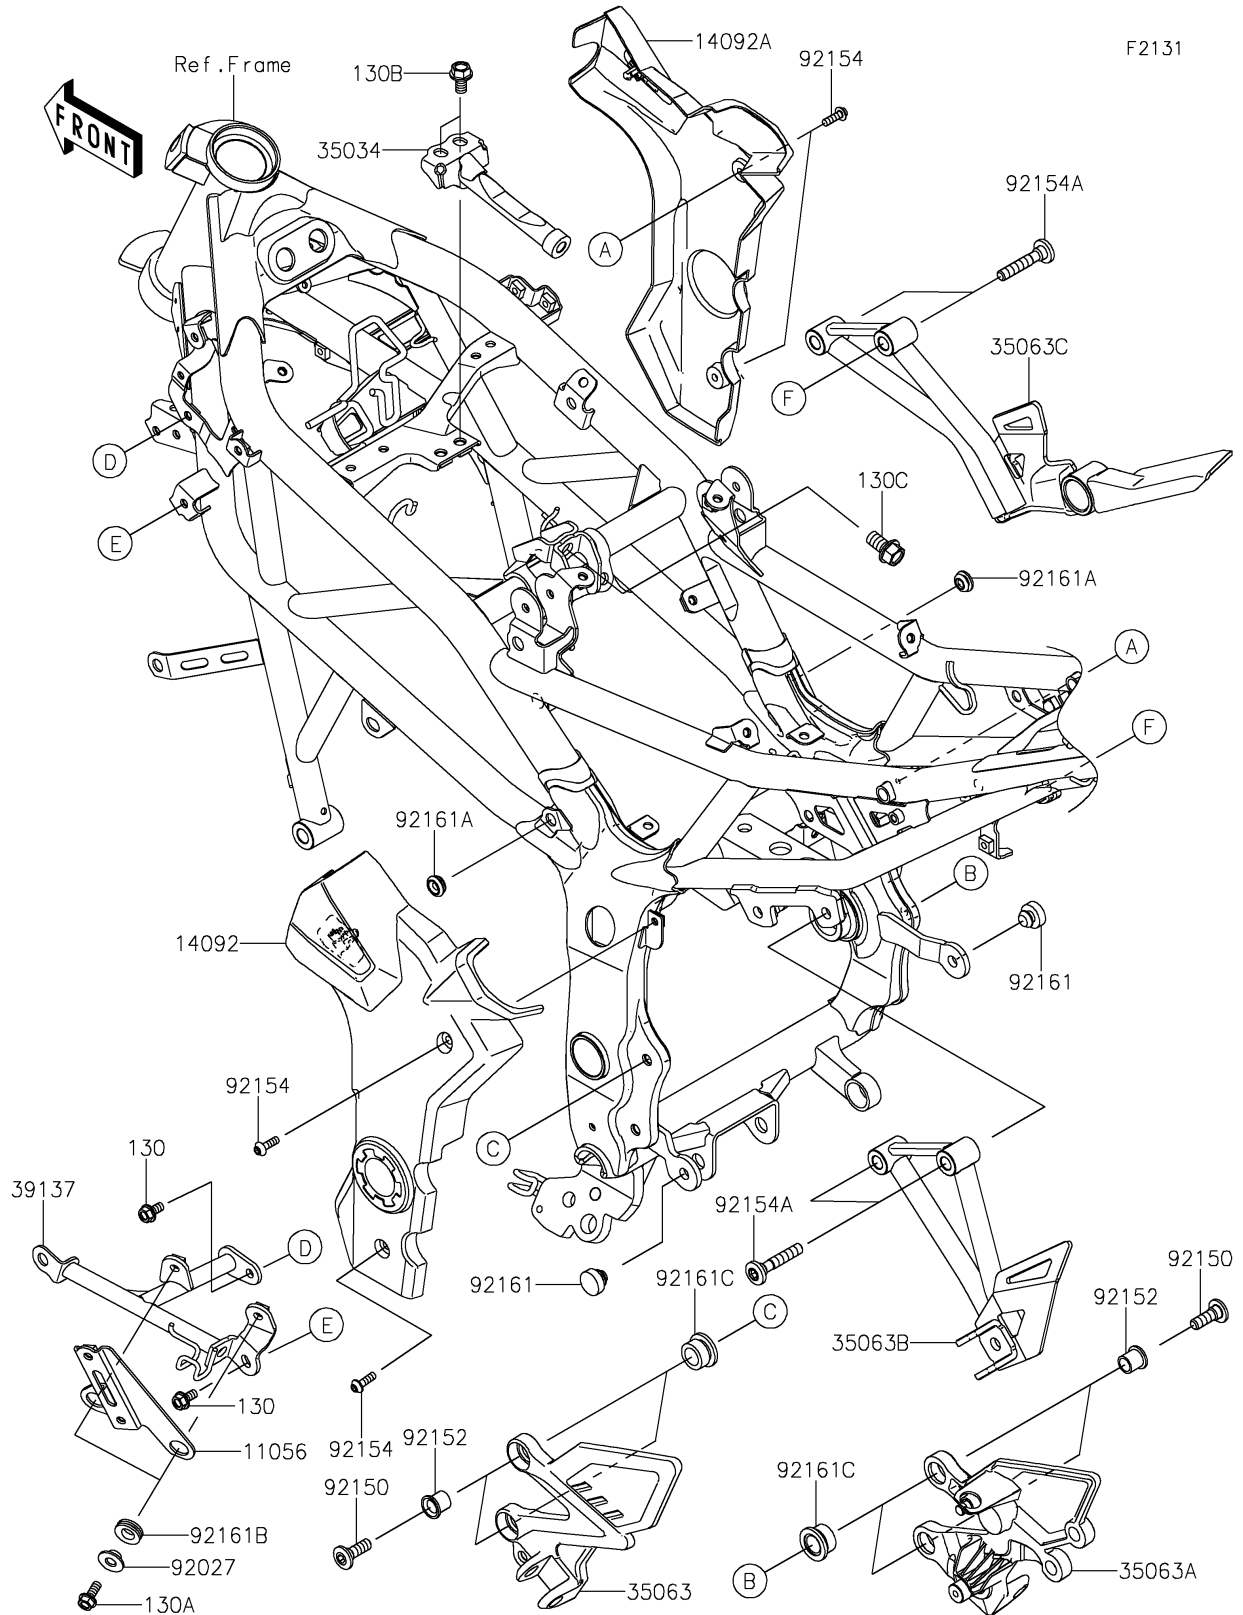

2017 Z250SL PARTS DIAGRAM

Frame Fittings

2017 Z250SL PARTS LIST

Frame Fittings

ITEM NAME	PART NUMBER	QUANTITY
BRACKET,REGULATOR (Ref # 11056)	11056-2735	1
BOLT-FLANGED,6X12 (Ref # 130)	130BA0612	1
BOLT-FLANGED,6X16 (Ref # 130A)	130BA0616	1
BOLT-FLANGED,8X14 (Ref # 130B)	130BA0814	1
BOLT-FLANGED,10X18 (Ref # 130C)	130BA1018	1
COVER,PIVOT,LH (Ref # 14092)	14092-1113	1
COVER,PIVOT,RH (Ref # 14092A)	14092-1114	1
REINFORCE (Ref # 35034)	35034-0591	1
STAY,STEP,LH (Ref # 35063)	35063-0923	1
STAY,STEP,RH (Ref # 35063A)	35063-0924	1
STAY,LH,F.M.GRAY (Ref # 35063B)	35063-1319-26M	1
STAY,RH,F.M.GRAY (Ref # 35063C)	35063-1320-26M	1
STAY-COMP (Ref # 39137)	39137-0587	1
COLLAR,L=7 (Ref # 92027)	92027-153	1
BOLT,8X25 (Ref # 92150)	92150-1845	1
COLLAR,10.6X13.8X14.5 (Ref # 92152)	92152-1771	1
BOLT,SOCKET,5X16 (Ref # 92154)	92154-0209	1
BOLT,SOCKET,8X44 (Ref # 92154A)	92154-1829	1
DAMPER (Ref # 92161)	92161-0046	1
DAMPER (Ref # 92161A)	92161-0631	1
DAMPER,10X20X6 (Ref # 92161B)	92161-1592	1
DAMPER,14X26X17.5 (Ref # 92161C)	92161-1651	1