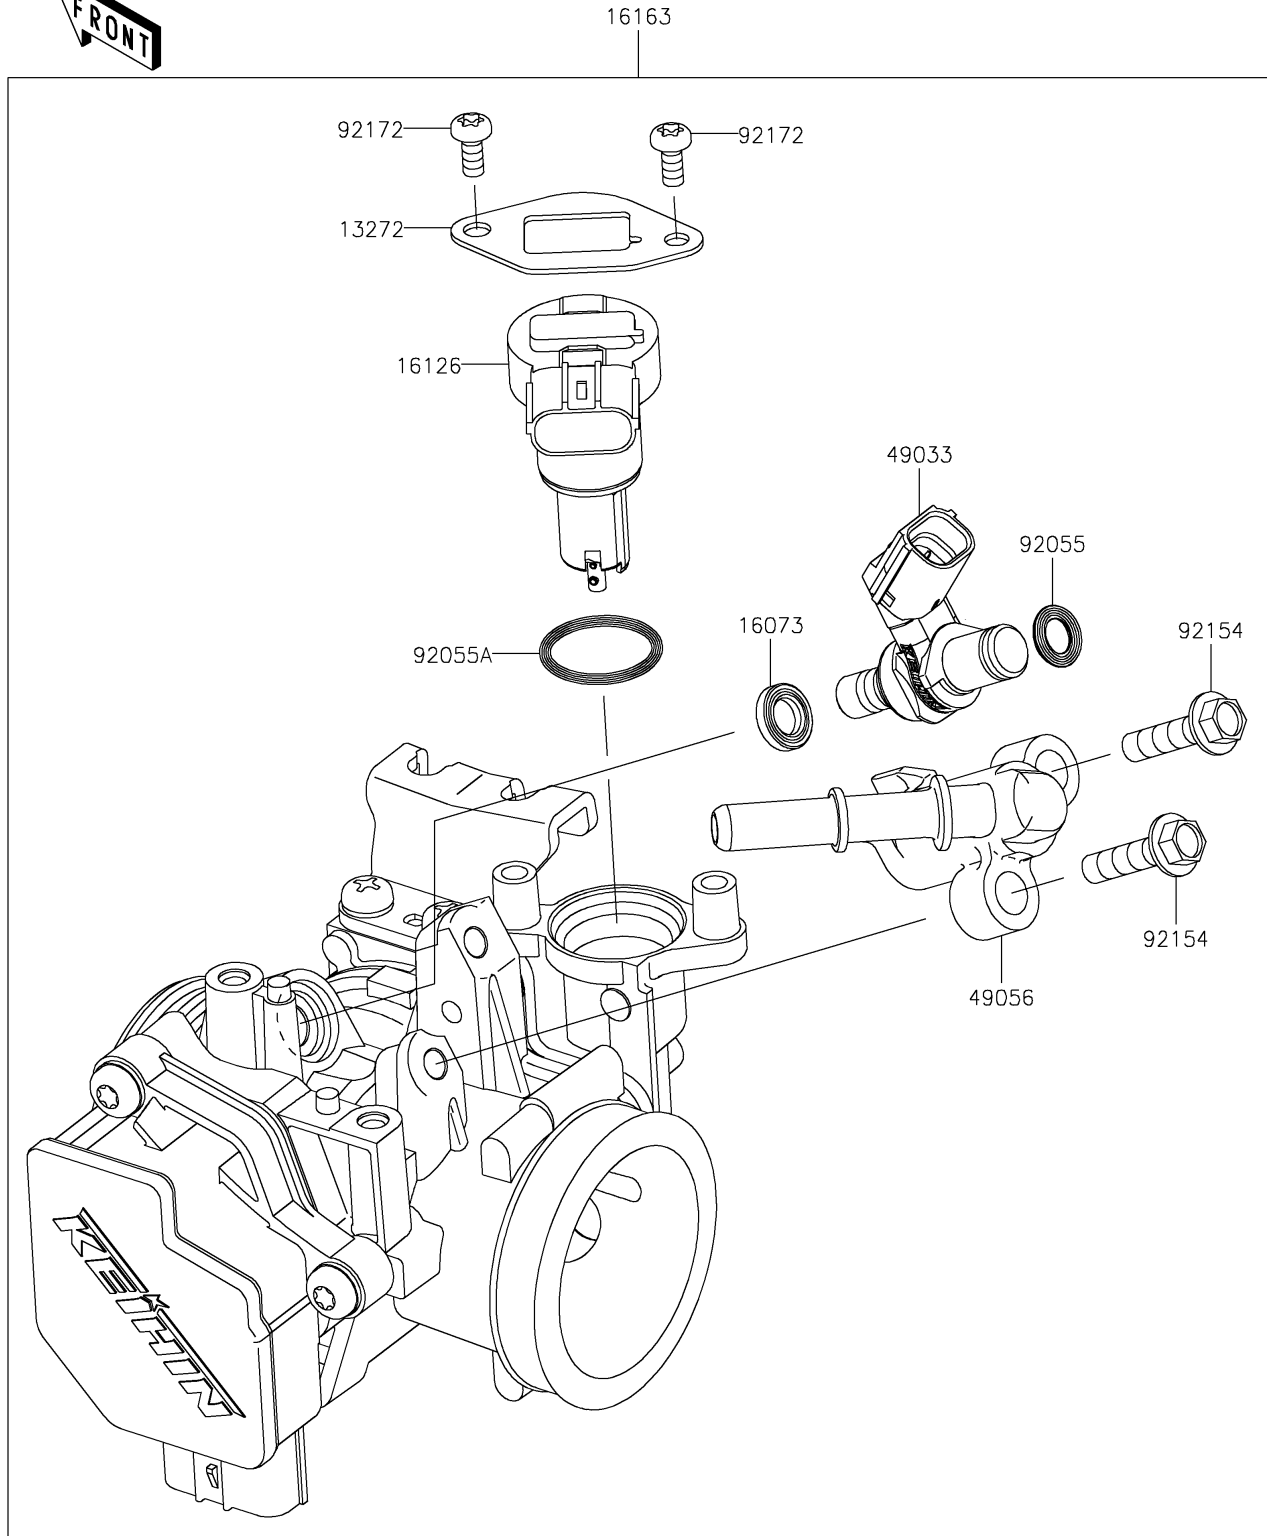

## 2017 Z250SL PARTS DIAGRAM

Throttle

E1510

## 2017 Z250SL PARTS LIST

Throttle

ITEM NAME	PART NUMBER	QUANTITY
PLATE (Ref # 13272)	13272-1862	1
INSULATOR (Ref # 16073)	16073-0821	1
VALVE,ISC (Ref # 16126)	16126-0729	1
THROTTLE-ASSY (Ref # 16163)	16163-0813	1
NOZZLE-INJECTION (Ref # 49033)	49033-0031	1
PIPE-INJECTION (Ref # 49056)	49056-0041	1
RING-O,6.3X2.2 (Ref # 92055)	92055-0821	1
RING-O (Ref # 92055A)	92055-0826	1
BOLT,FLANGED,5X20 (Ref # 92154)	92154-1559	1
SCREW,TORX (Ref # 92172)	92172-0903	1