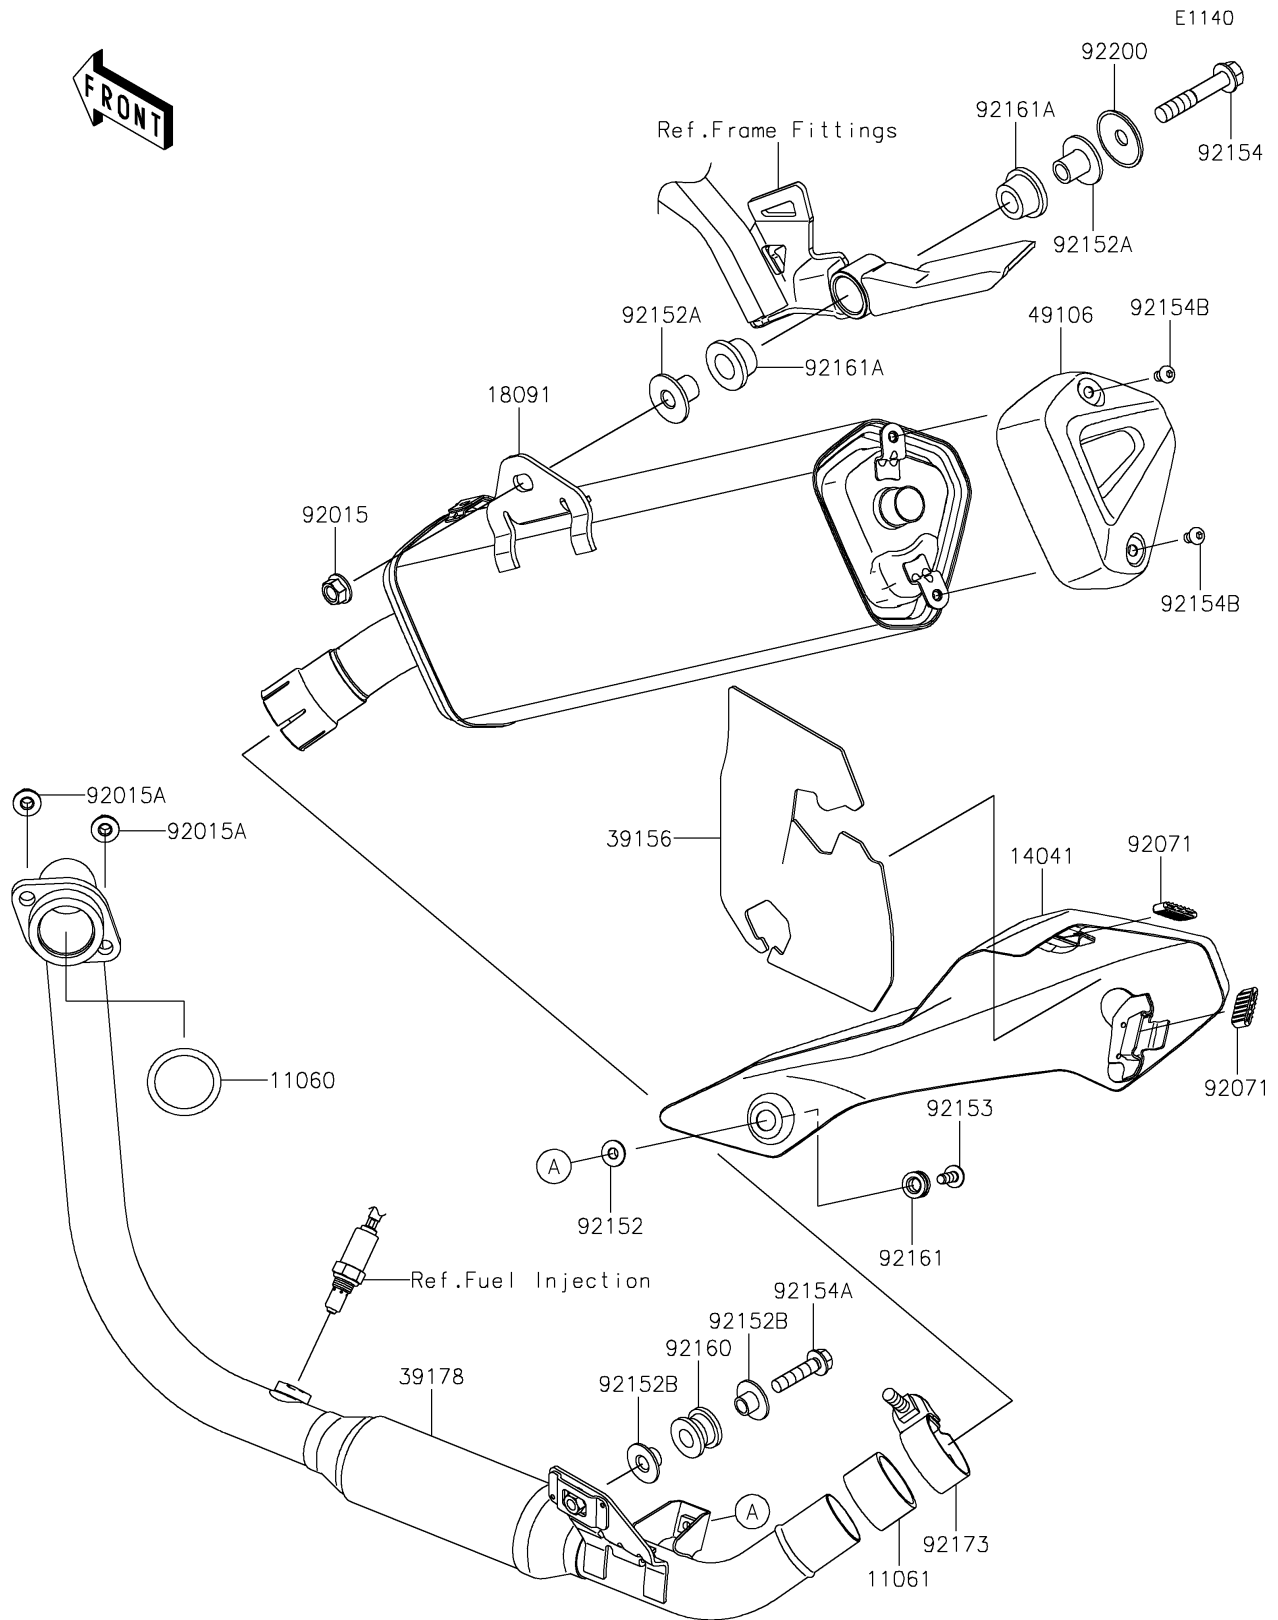

2017 Z250SL PARTS DIAGRAM

Muffler(s)

2017 Z250SL PARTS LIST

Muffler(s)

ITEM NAME	PART NUMBER	QUANTITY
GASKET,EXHAUST PIPE (Ref # 11060)	11060-1203	1
GASKET,EXHAUST PIPE CONNECTING (Ref # 11061)	11061-0432	1
COVER-COMP (Ref # 14041)	14041-0570	1
BODY-COMP-MUFFLER (Ref # 18091)	18091-1097	1
PAD (Ref # 39156)	39156-1948	1
MANIFOLD-COMP-EXHAUST (Ref # 39178)	39178-0250	1
COVER-MUFFLER,END (Ref # 49106)	49106-0743	1
NUT,FLANGED,10MM (Ref # 92015)	92015-1387	1
NUT,8MM (Ref # 92015A)	92015-1432	1
GROMMET (Ref # 92071)	92071-0727	1
COLLAR,6.3X8.3X16 (Ref # 92152)	92152-0286	1
COLLAR (Ref # 92152A)	92152-1682	1
COLLAR (Ref # 92152B)	92152-1692	1
BOLT,SOCKET,6X16 (Ref # 92153)	92153-0817	1
BOLT,FLANGED,10X55 (Ref # 92154)	92154-0070	1
BOLT,FLANGED,8X35 (Ref # 92154A)	92154-1298	1
BOLT,SOCKET,6X10 (Ref # 92154B)	92154-1726	1
DAMPER,MUFFLER MOUNT (Ref # 92160)	92160-1116	1
DAMPER (Ref # 92161)	92161-1475	1
DAMPER (Ref # 92161A)	92161-1497	1
CLAMP,42MM (Ref # 92173)	92173-0942	1
WASHER (Ref # 92200)	92200-0904	1