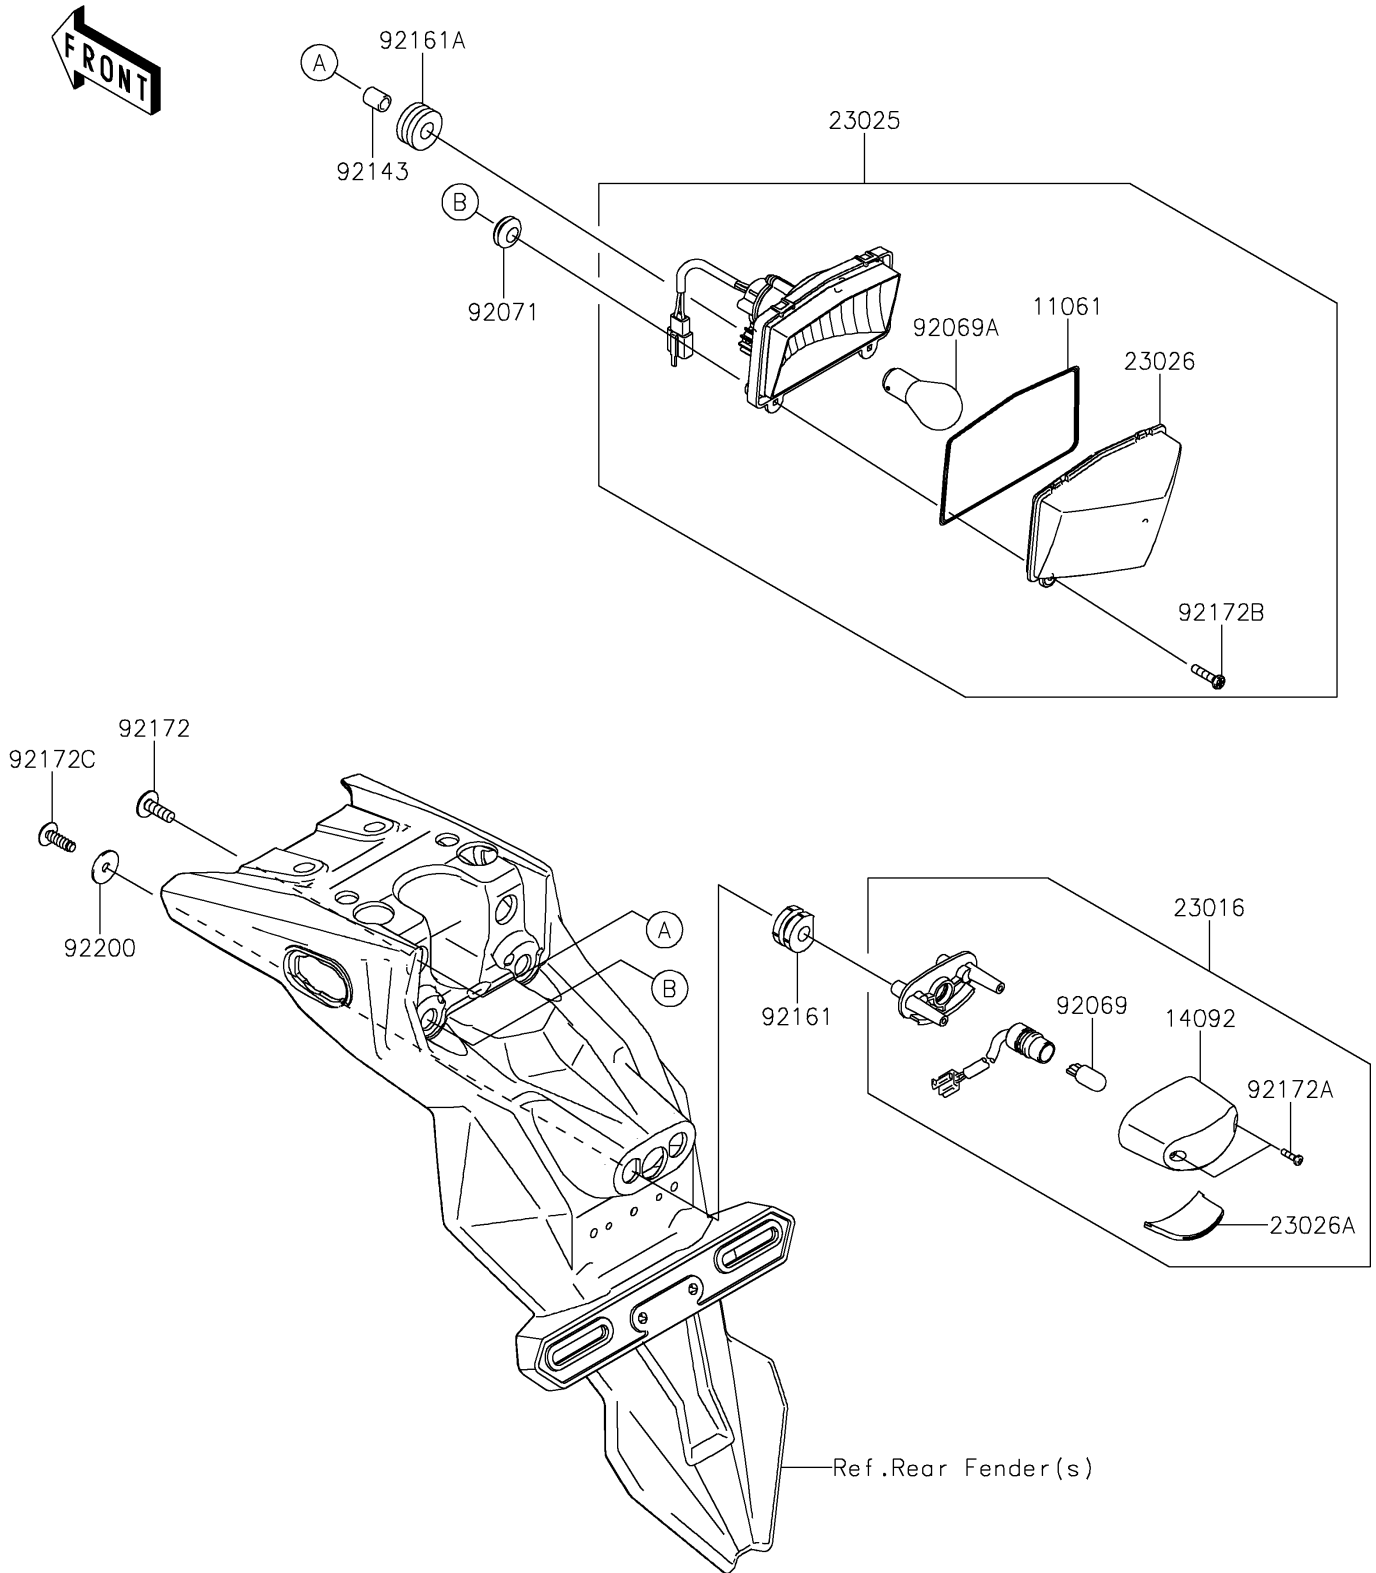

2018 PARTS DIAGRAM

Taillight(s)

F2720

2018 PARTS LIST

Taillight(s)

ITEM NAME	PART NUMBER	QUANTITY
GASKET,TAIL LAMP LENS (Ref # 11061)	11061-0393	1
COVER,LICENSE LAMP (Ref # 14092)	14092-0001	1
LAMP-ASSY,LICENCE (Ref # 23016)	23016-0608	1
LAMP-TAIL (Ref # 23025)	23025-0355	1
LENS,TAIL LAMP (Ref # 23026)	23026-0024	1
LENS,LICENCE LAMP (Ref # 23026A)	23026-0028	1
BULB,12V 5W (Ref # 92069)	92069-1016	1
BULB,12V 21/5W (Ref # 92069A)	92069-1084	1
GROMMET (Ref # 92071)	92071-024	1
COLLAR,6.8X10X13 (Ref # 92143)	92143-1825	1
DAMPER (Ref # 92161)	92161-0776	1
DAMPER,10X24X12 (Ref # 92161A)	92161-2112	1
SCREW,6X18 (Ref # 92172)	92172-0192	1
SCREW,TAPPING,2.9X13 (Ref # 92172A)	92172-0343	1
SCREW,4.2X19 (Ref # 92172B)	92172-0411	1
SCREW,5X16 (Ref # 92172C)	92172-0834	1
WASHER,5.5X20X1.2 (Ref # 92200)	92200-0585	1