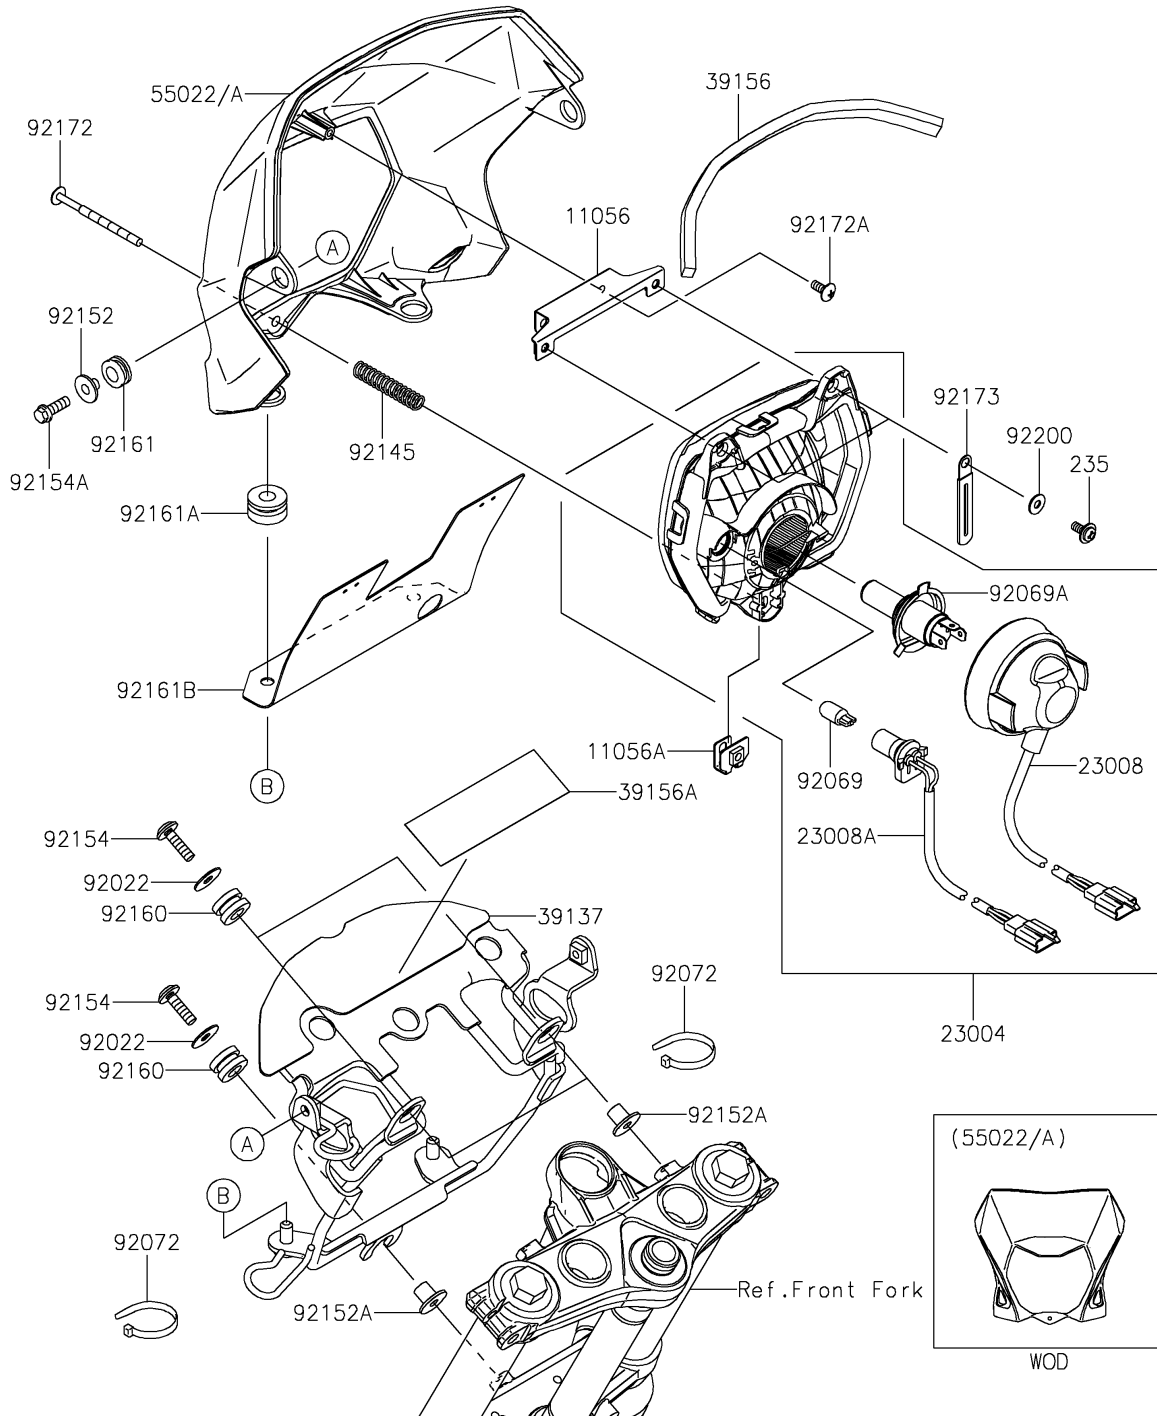

## 2018 PARTS DIAGRAM

Headlight(s)

F2710

## 2018 PARTS LIST

Headlight(s)

ITEM NAME	PART NUMBER	QUANTITY
BRACKET (Ref # 11056)	11056-7216	1
BRACKET (Ref # 11056A)	11056-7968	1
LAMP-HEAD (Ref # 23004)	23004-0357	1
SOCKET-ASSY,HEAD LAMP (Ref # 23008)	23008-0173	1
SOCKET-ASSY,POSITION LAMP (Ref # 23008A)	23008-0174	1
SCREW-PAN-WP-CROS,5X12 (Ref # 235)	235AA0512	1
STAY-COMP,HEAD LAMP (Ref # 39137)	39137-0674	1
PAD,10X260X7 (Ref # 39156)	39156-1857	1
PAD,35X110 (Ref # 39156A)	39156-2305	1
COVER-HEAD LAMP,L.GREEN (Ref # 55022)	55022-0312-290	1
COVER-HEAD LAMP,EBONY (Ref # 55022A)	55022-0312-6C	1
WASHER,PLAIN,6.5X20X1 (Ref # 92022)	92022-165	1
BULB,12V 5W (Ref # 92069)	92069-0059	1
BULB,12V35/35W (Ref # 92069A)	92069-0086	1
BAND,L=220 (Ref # 92072)	92072-0044	1
SPRING (Ref # 92145)	92145-1645	1
COLLAR (Ref # 92152)	92152-0295	1
COLLAR,6.5X10X13.1 (Ref # 92152A)	92152-2494	1
BOLT,SOCKET,6X22 (Ref # 92154)	92154-3758	1
BOLT,FLANGED,6X18 (Ref # 92154A)	92154-3761	1
DAMPER,10X20X12 (Ref # 92160)	92160-1167	1
DAMPER,10X18X7.5 (Ref # 92161)	92161-1535	1
DAMPER,7.5X22X11 (Ref # 92161A)	92161-1536	1
DAMPER (Ref # 92161B)	92161-2115	1
SCREW,5X70 (Ref # 92172)	92172-0909	1
SCREW,CROS,5X10 (Ref # 92172A)	92172-1255	1
CLAMP (Ref # 92173)	92173-1424	1
WASHER,5.2X13X1 (Ref # 92200)	92200-1694	1