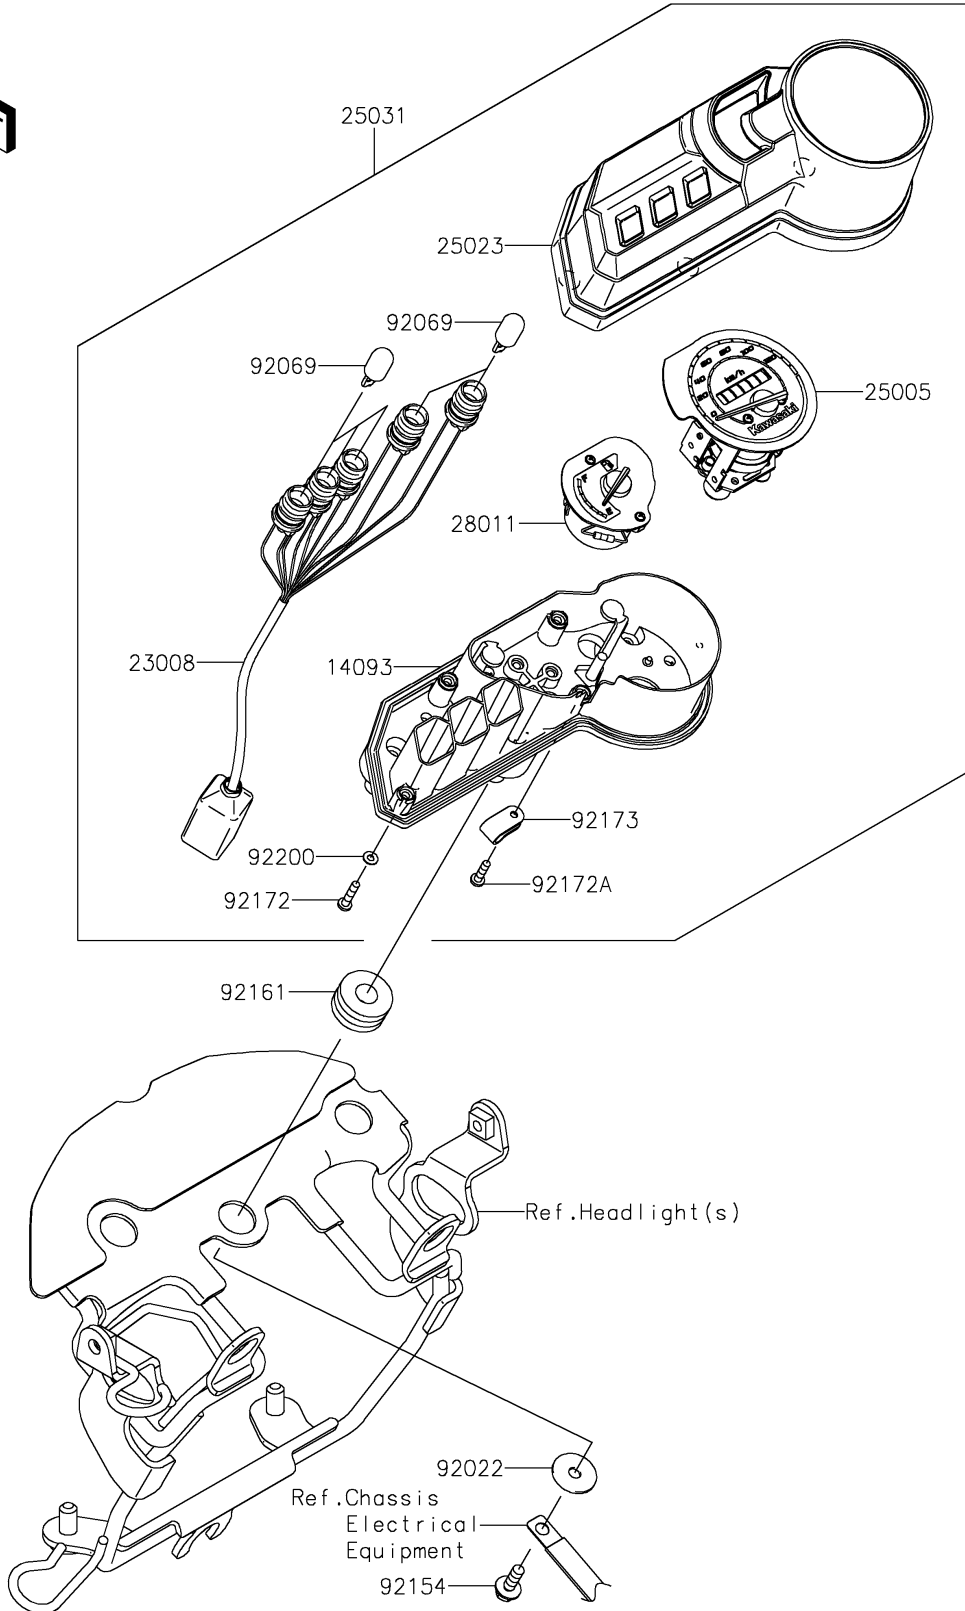

2018 PARTS DIAGRAM

Meter(s)

F2530

2018 PARTS LIST

Meter(s)

ITEM NAME	PART NUMBER	QUANTITY
COVER (Ref # 14093)	14093-0471	1
SOCKET-ASSY (Ref # 23008)	23008-0175	1
SPEEDOMETER (Ref # 25005)	25005-0138	1
COVER-METER CASE (Ref # 25023)	25023-0123	1
METER-ASSY,KPH (Ref # 25031)	25031-0779	1
METER (Ref # 28011)	28011-0657	1
WASHER,5.5X20X1.2 (Ref # 92022)	92022-104	1
BULB,12V 1.7W,T10 (Ref # 92069)	92069-0100	1
BOLT,FLANGED,5X14 (Ref # 92154)	92154-0458	1
DAMPER,10X24X12 (Ref # 92161)	92161-2112	1
SCREW,3X12 (Ref # 92172)	92172-1103	1
SCREW (Ref # 92172A)	92172-1104	1
CLAMP (Ref # 92173)	92173-1577	1
WASHER (Ref # 92200)	92200-1823	1