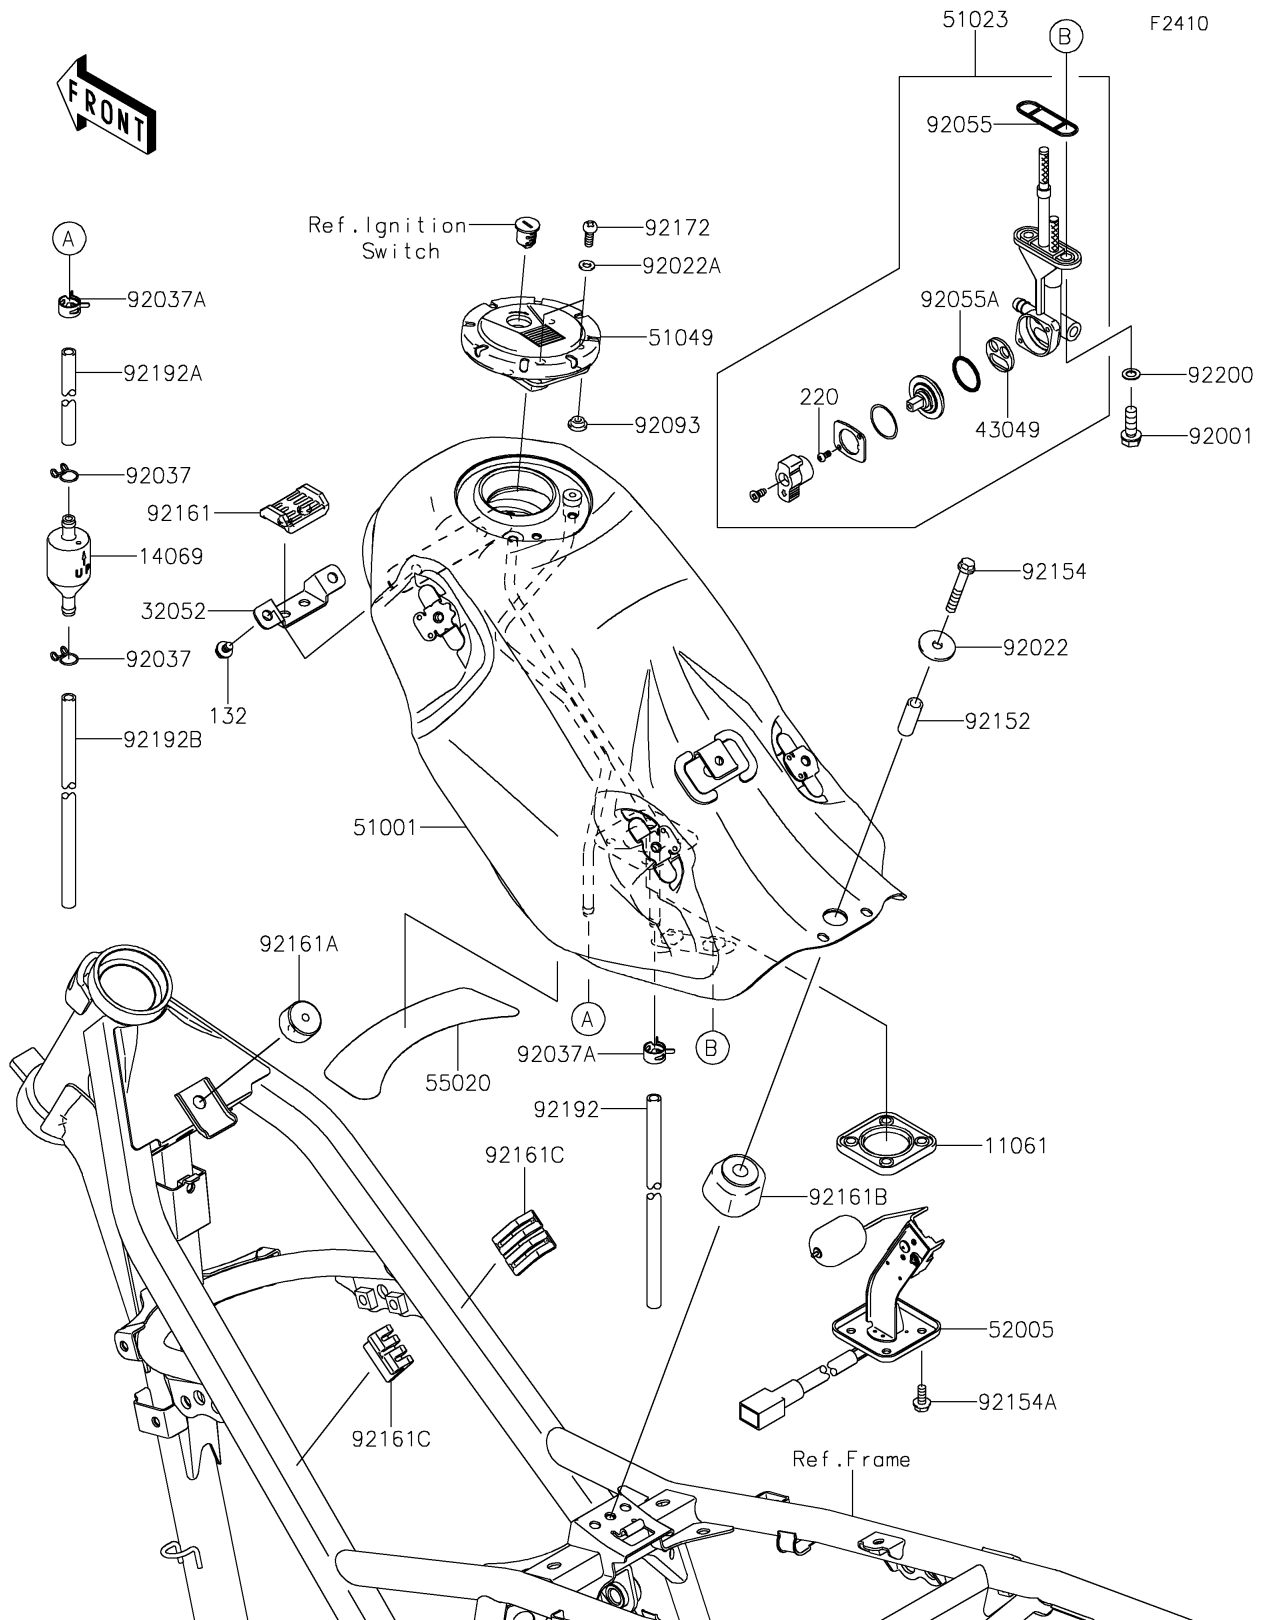

## 2018 PARTS DIAGRAM

Fuel Tank

## 2018 PARTS LIST

Fuel Tank

ITEM NAME	PART NUMBER	QUANTITY
GASKET,FUEL GAUGE (Ref # 11061)	11061-0279	1
BOLT-FLANGED-SMALL,6X8 (Ref # 132)	132BB0608	1
BREATHER,FUEL TANK (Ref # 14069)	14069-1004	1
SCREW-PAN-CROS,3X8 (Ref # 220)	220AA0308	1
BRACKET-TANK (Ref # 32052)	32052-0735	1
PACKING,TAP VALVE (Ref # 43049)	43049-1091	1
TANK-COMP-FUEL,F.S.BLACK (Ref # 51001)	51001-0828-25Q	1
TAP-ASSY,FUEL (Ref # 51023)	51023-0037	1
CAP-TANK,FUEL (Ref # 51049)	51049-0049	1
GAUGE,FUEL TANK (Ref # 52005)	52005-0748	1
GUARD (Ref # 55020)	55020-0950	1
BOLT,6X20 (Ref # 92001)	92001-1091	1
WASHER,6.5X24X2 (Ref # 92022)	92022-1690	1
WASHER,5.1X10X1.0 (Ref # 92022A)	92022-1977	1
CLAMP,TUBE (Ref # 92037)	92037-147	1
CLAMP (Ref # 92037A)	92037-1601	1
RING-O,FUEL TAP PACKING (Ref # 92055)	92055-1112	1
RING-O,TAP LEVER (Ref # 92055A)	92055-1419	1
SEAL,RO 2X12X4.8 (Ref # 92093)	92093-0722	1
COLLAR,6.8X10X27 (Ref # 92152)	92152-2175	1
BOLT (Ref # 92154)	92154-1134	1
BOLT,FLANGED,5X12 (Ref # 92154A)	92154-1215	1
DAMPER (Ref # 92161)	92161-0705	1
DAMPER (Ref # 92161A)	92161-1533	1
DAMPER (Ref # 92161B)	92161-1817	1
DAMPER (Ref # 92161C)	92161-2111	1
SCREW,5X10 (Ref # 92172)	92172-0496	1
TUBE,6X9X620 (Ref # 92192)	92192-1085	1
TUBE,6X9X56 (Ref # 92192A)	92192-1442	1

## 2018 PARTS LIST

Fuel Tank

ITEM NAME	PART NUMBER	QUANTITY
TUBE,6X9X260 (Ref # 92192B)	92192-1443	1
WASHER,6.5X11.5X0.8 (Ref # 92200)	92200-0177	1