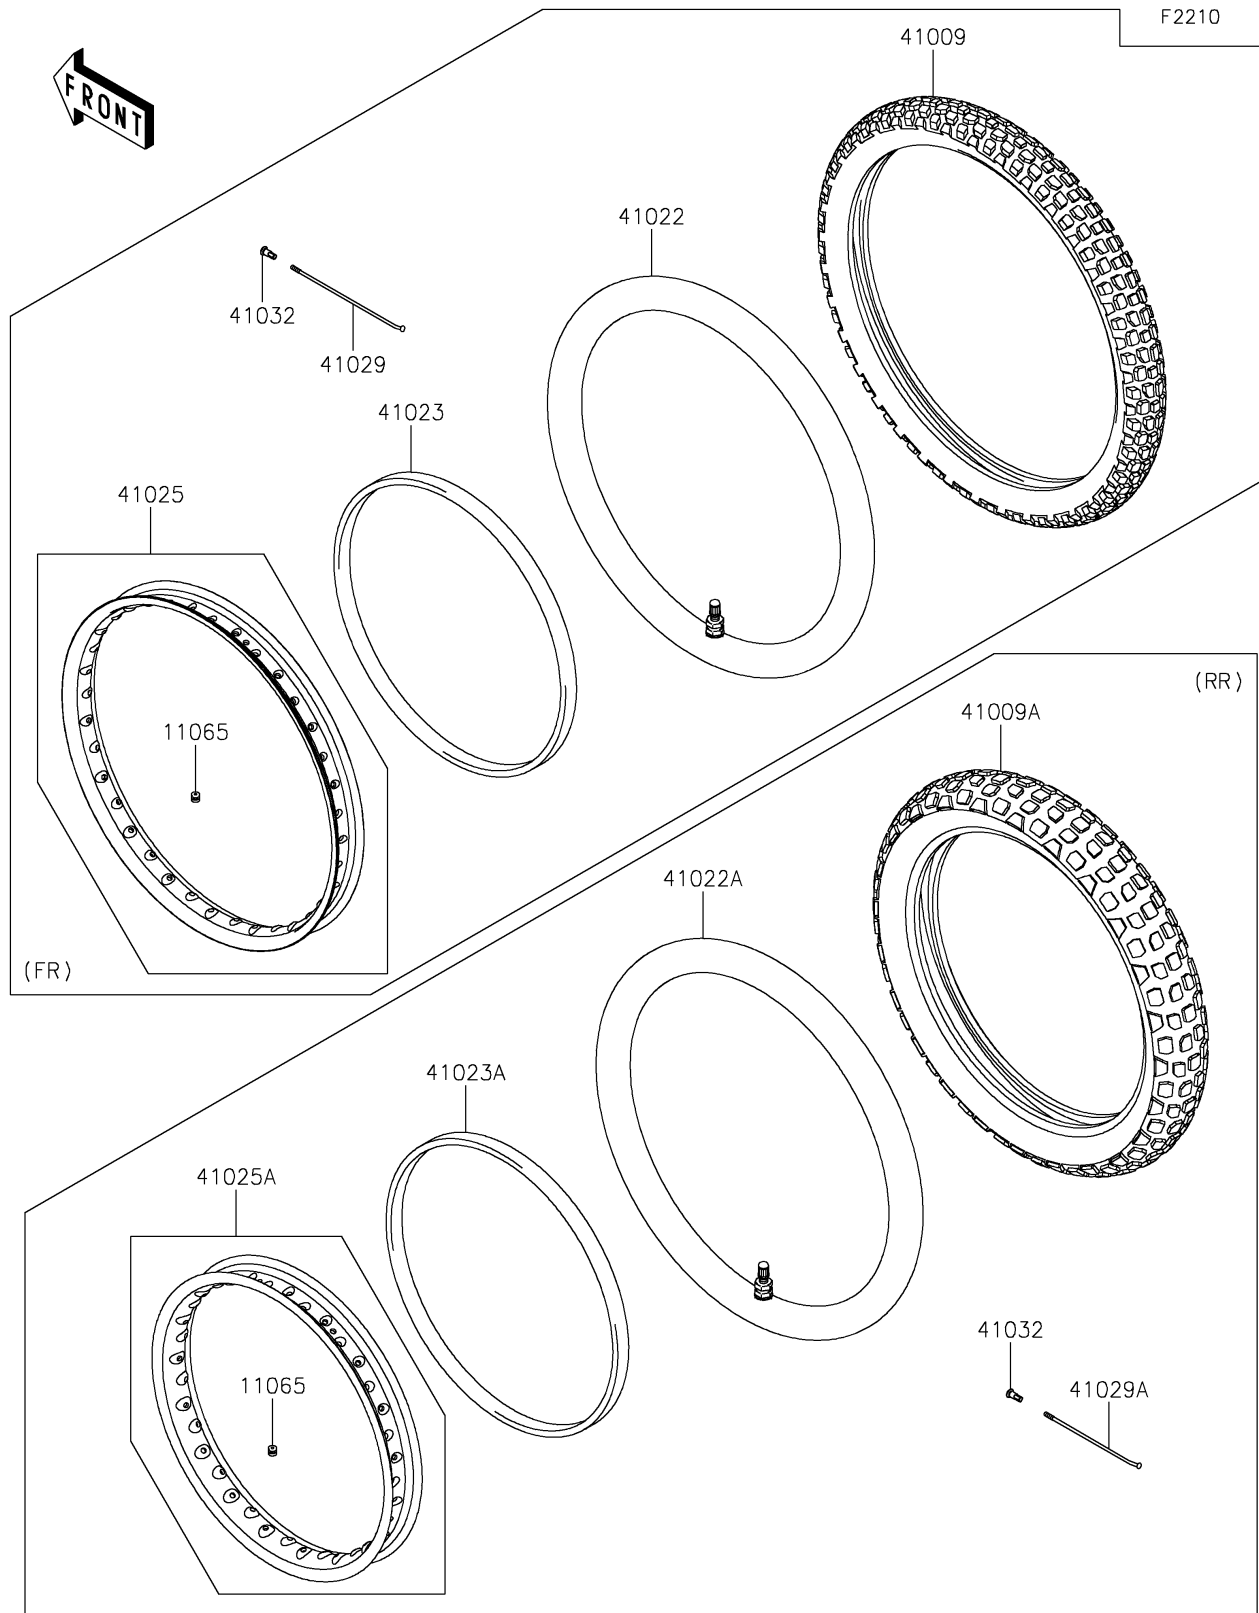

## 2018 PARTS DIAGRAM

Tires

## 2018 PARTS LIST

### Tires

ITEM NAME	PART NUMBER	QUANTITY
CAP,BEAD STOPPER (Ref # 11065)	11065-0384	1
TIRE,FR,2.75-21 45P,GP-21F (Ref # 41009)	41009-0598	1
TIRE,RR,4310-18 59P,GP-22R (Ref # 41009A)	41009-0599	1
TUBE-TIRE,FR,2.75-21 (Ref # 41022)	41022-0066	1
TUBE-TIRE,RR,4.10-18 (Ref # 41022A)	41022-0067	1
BAND-RIM,FR,2.75-21 (Ref # 41023)	41023-0028	1
BAND-RIM,RR,4.10-18 (Ref # 41023A)	41023-0029	1
RIM,FR,21X1.60,SILVER (Ref # 41025)	41025-0365-WA	1
RIM,RR,18X1.85,SILVER (Ref # 41025A)	41025-0366-WA	1
SPOKE-INNER,228MMX159D (Ref # 41029)	41029-0078	1
SPOKE-INNER,195MMX162D (Ref # 41029A)	41029-0079	1
NIPPLE-SPOKE (Ref # 41032)	41032-0006	1