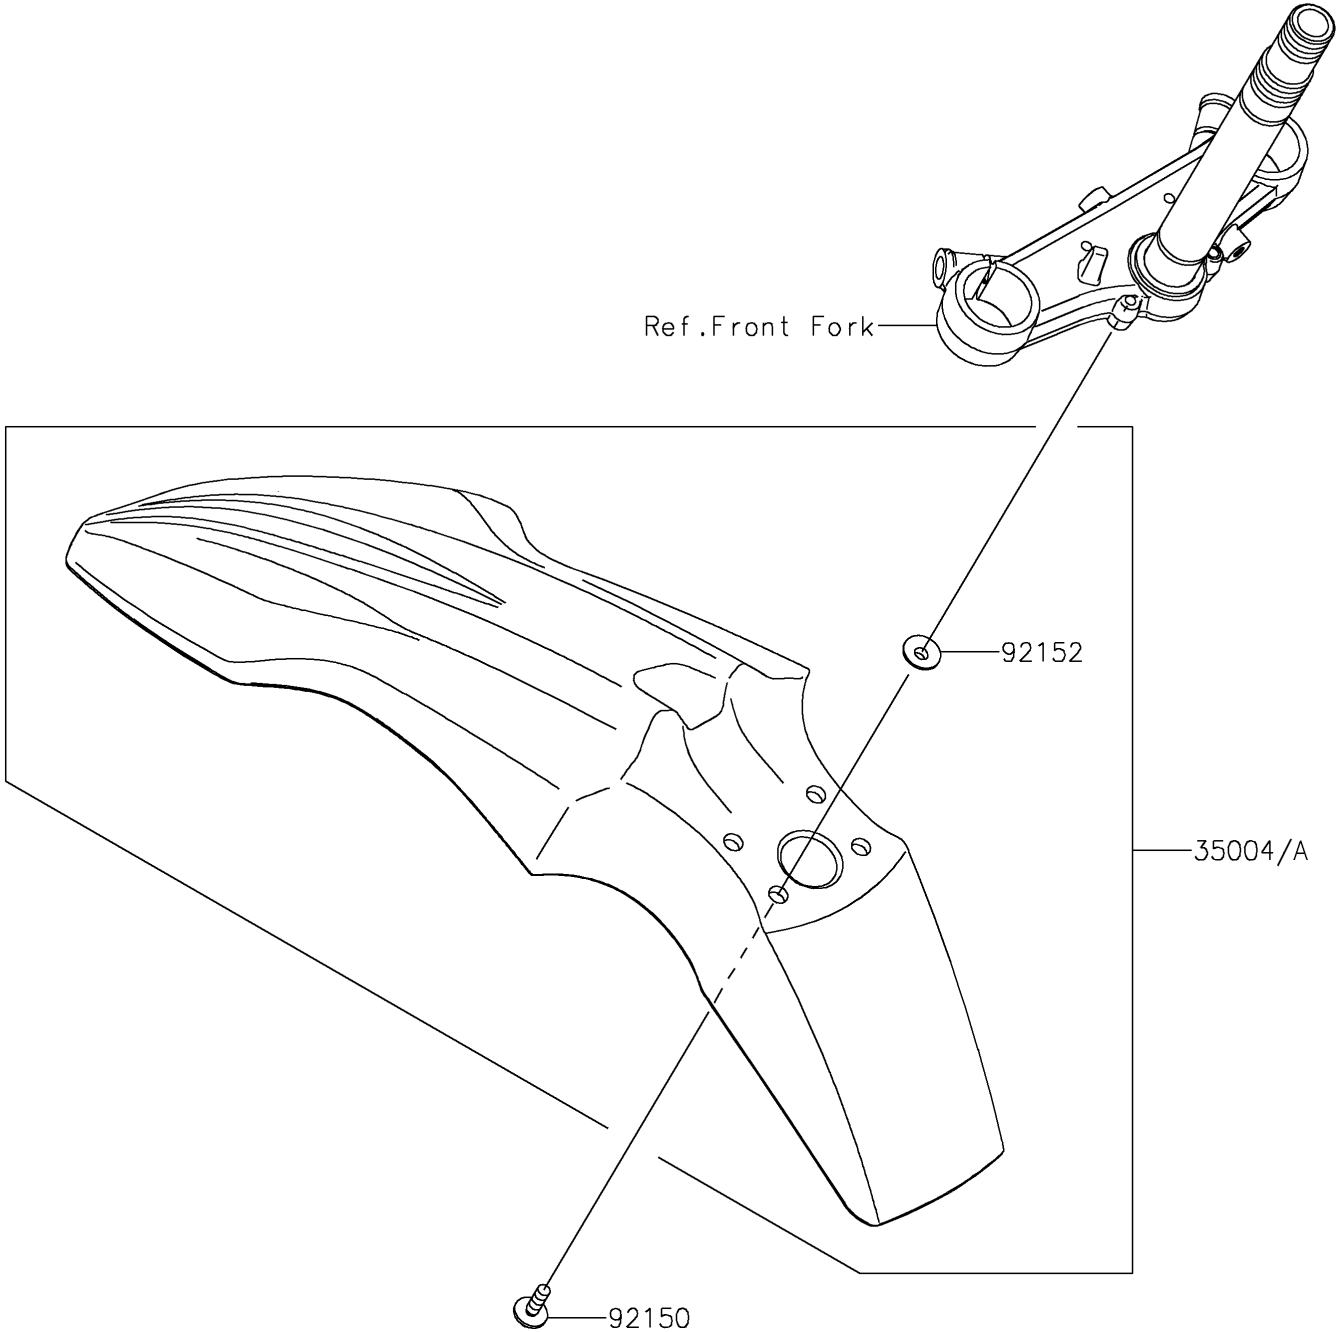

2018 PARTS DIAGRAM

Front Fender(s)

F2171

2018 PARTS LIST

Front Fender(s)

ITEM NAME	PART NUMBER	QUANTITY
FENDER-FRONT,L.GREEN (Ref # 35004)	35004-0348-290	1
FENDER-FRONT,EBONY (Ref # 35004A)	35004-0348-6C	1
BOLT,FLANGED,6X20 (Ref # 92150)	92150-1339	1
COLLAR,6.6X9X6 (Ref # 92152)	92152-1999	1