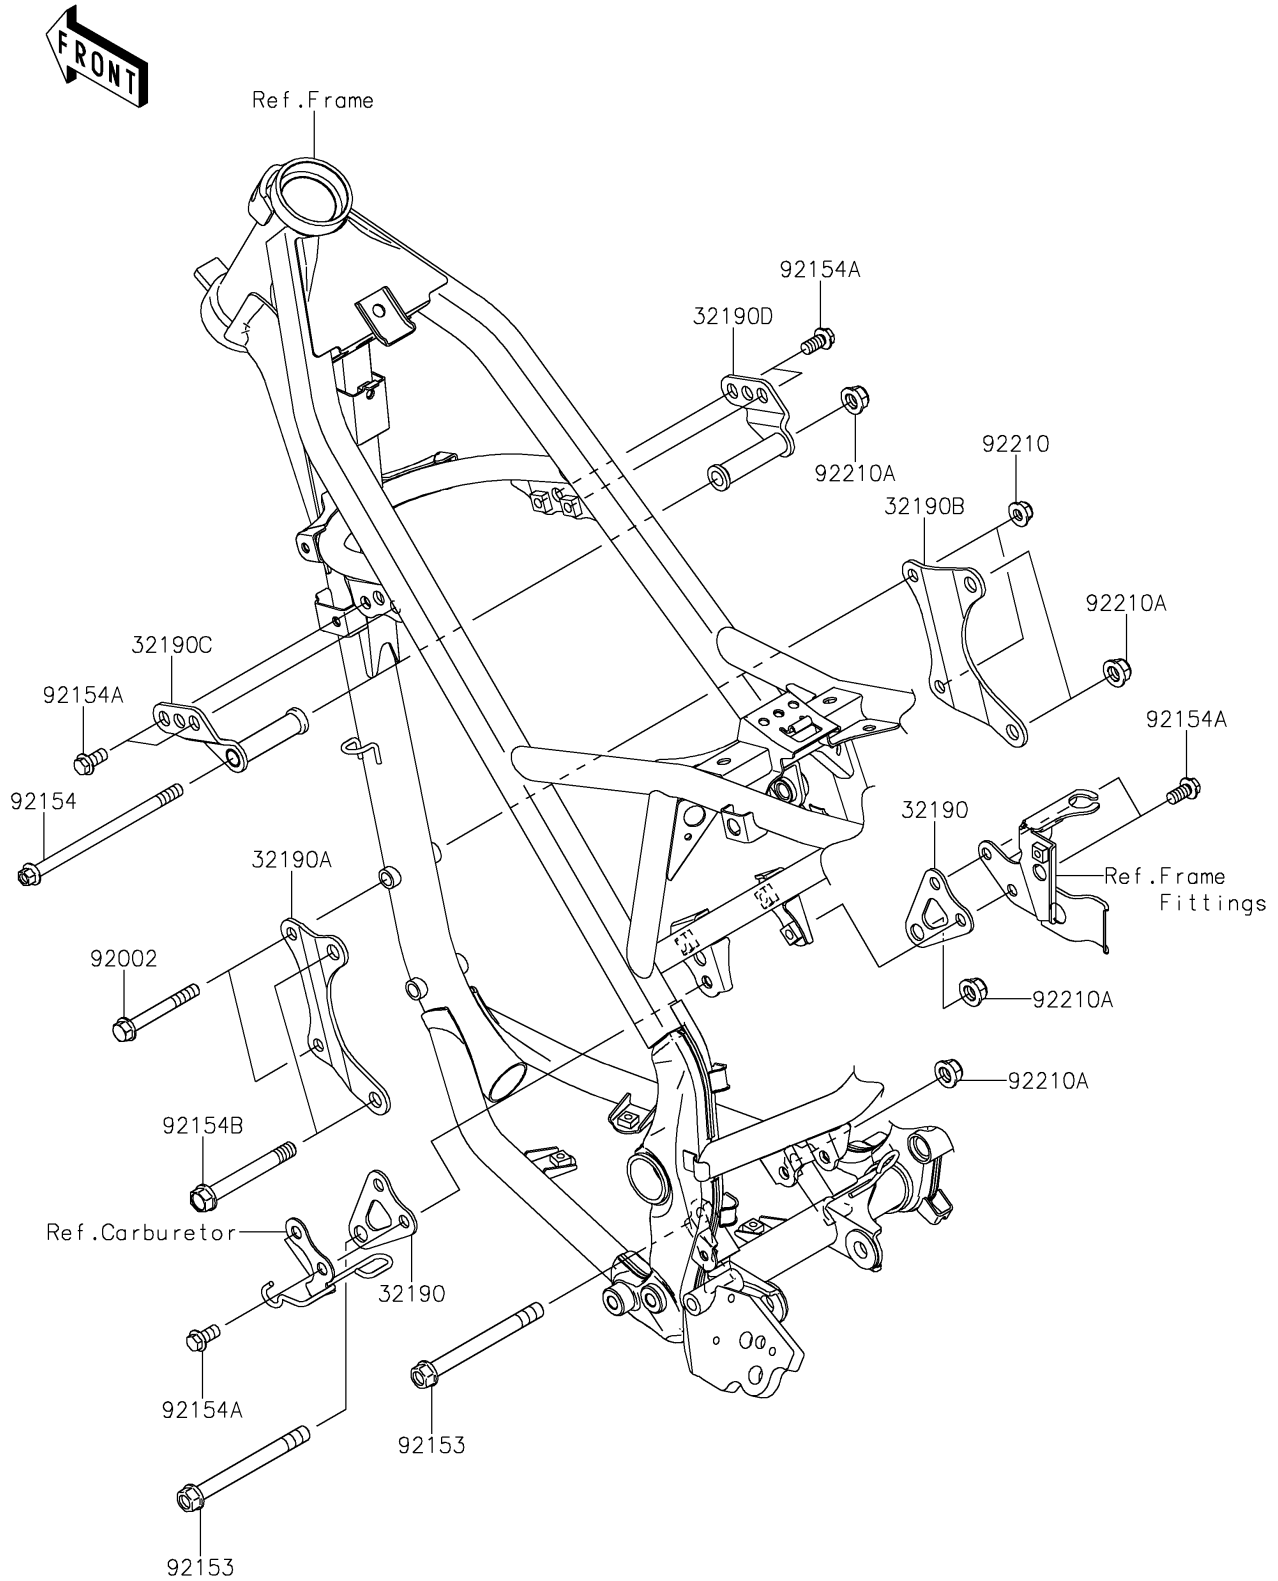

2018 PARTS DIAGRAM

Engine Mount

F2122

2018 PARTS LIST

Engine Mount

ITEM NAME	PART NUMBER	QUANTITY
BRACKET-ENGINE,RR (Ref # 32190)	32190-0310	1
BRACKET-ENGINE,FR,LH (Ref # 32190A)	32190-0429	1
BRACKET-ENGINE,FR,RH (Ref # 32190B)	32190-0430	1
BRACKET-ENGINE,HEAD,LH (Ref # 32190C)	32190-0437	1
BRACKET-ENGINE,HEAD,RH (Ref # 32190D)	32190-0439	1
BOLT,FLANGED,8X65 (Ref # 92002)	92002-1349	1
BOLT,FLANGED,10X105 (Ref # 92153)	92153-0614	1
BOLT,FLANGED,10X170 (Ref # 92154)	92154-0088	1
BOLT,FLANGED,8X16 (Ref # 92154A)	92154-0462	1
BOLT,FLANGED,10X80 (Ref # 92154B)	92154-3759	1
NUT,LOCK,FLANGED,8MM (Ref # 92210)	92210-0140	1
NUT,LOCK,FLANGED,10MM (Ref # 92210A)	92210-1080	1