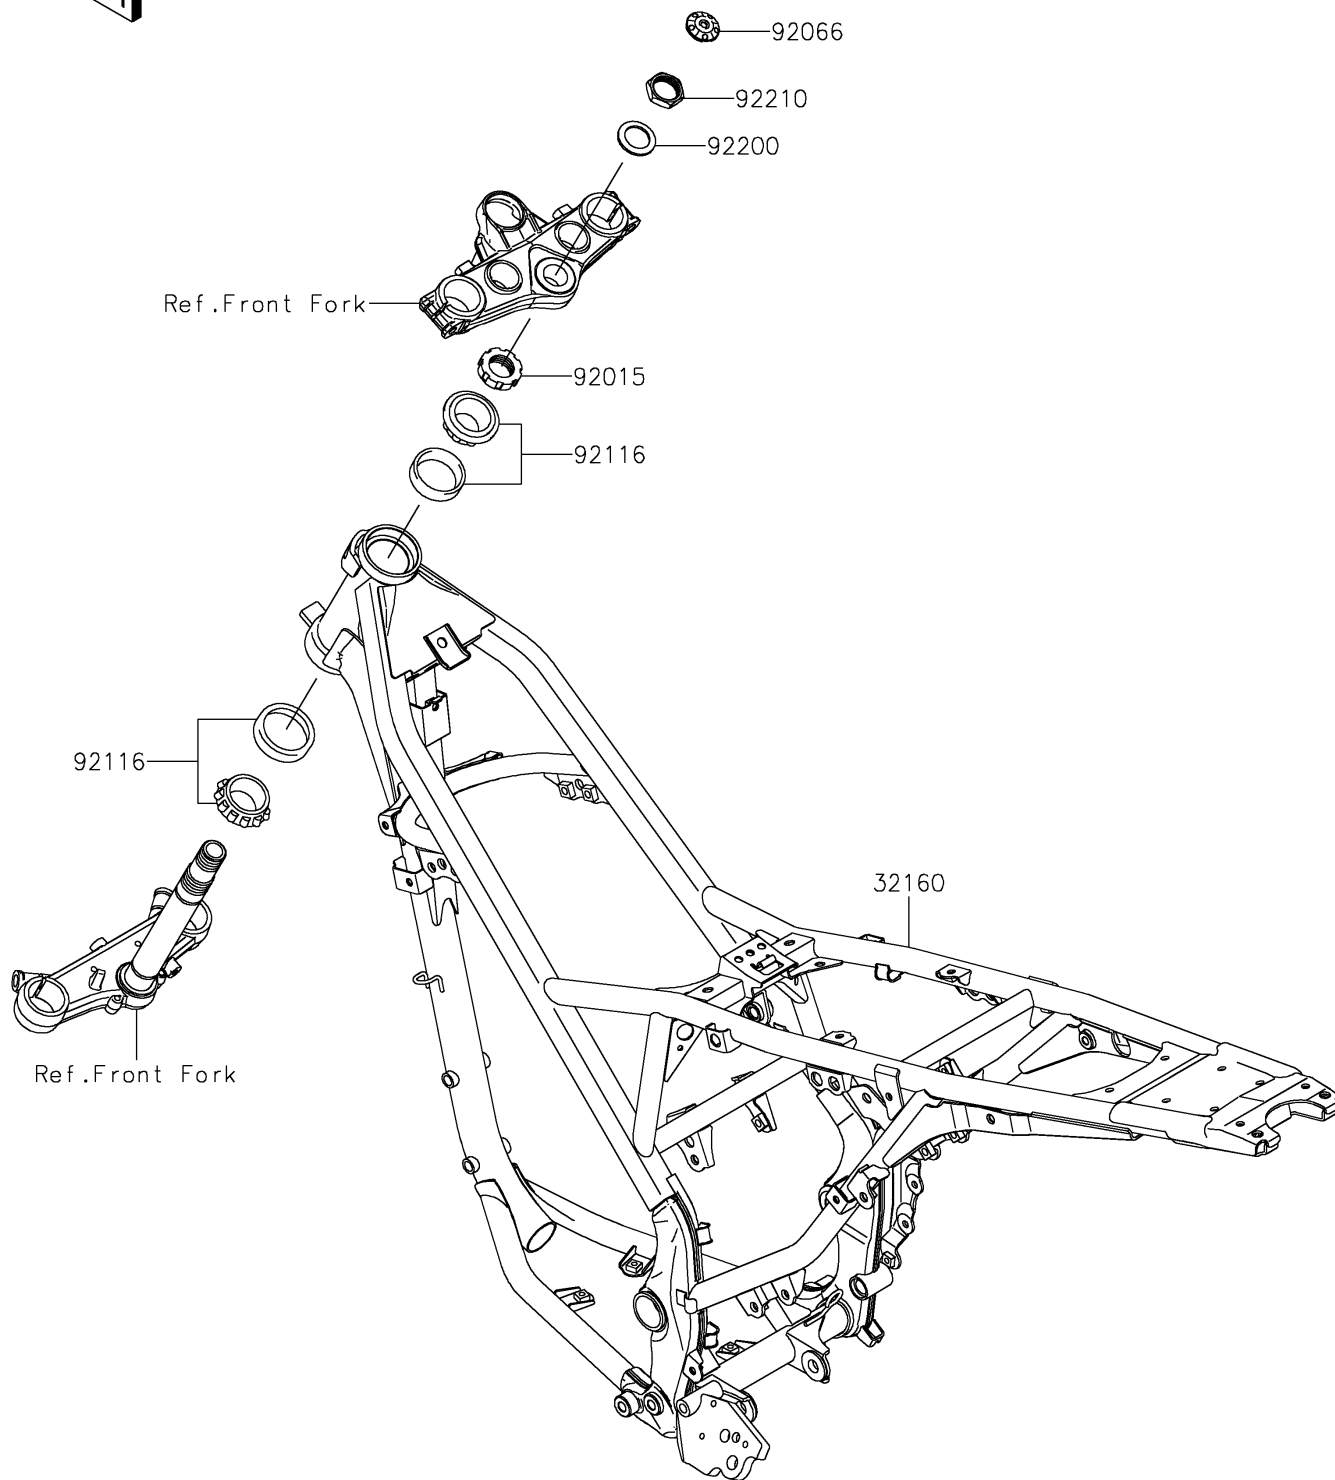

## 2018 PARTS DIAGRAM

Frame

F2120

## 2018 PARTS LIST

Frame

ITEM NAME	PART NUMBER	QUANTITY
FRAME-COMP,P.SILVER (Ref # 32160)	32160-0985-458	1
NUT,STEERING STEM,25MM (Ref # 92015)	92015-1684	1
PLUG (Ref # 92066)	92066-0162	1
BEARING-ROLLER,H1-CAP32005JRRS (Ref # 92116)	92116-1065	1
WASHER,23X34X2.2 (Ref # 92200)	92200-0891	1
NUT,STEERING STEM,22MM (Ref # 92210)	92210-1521	1