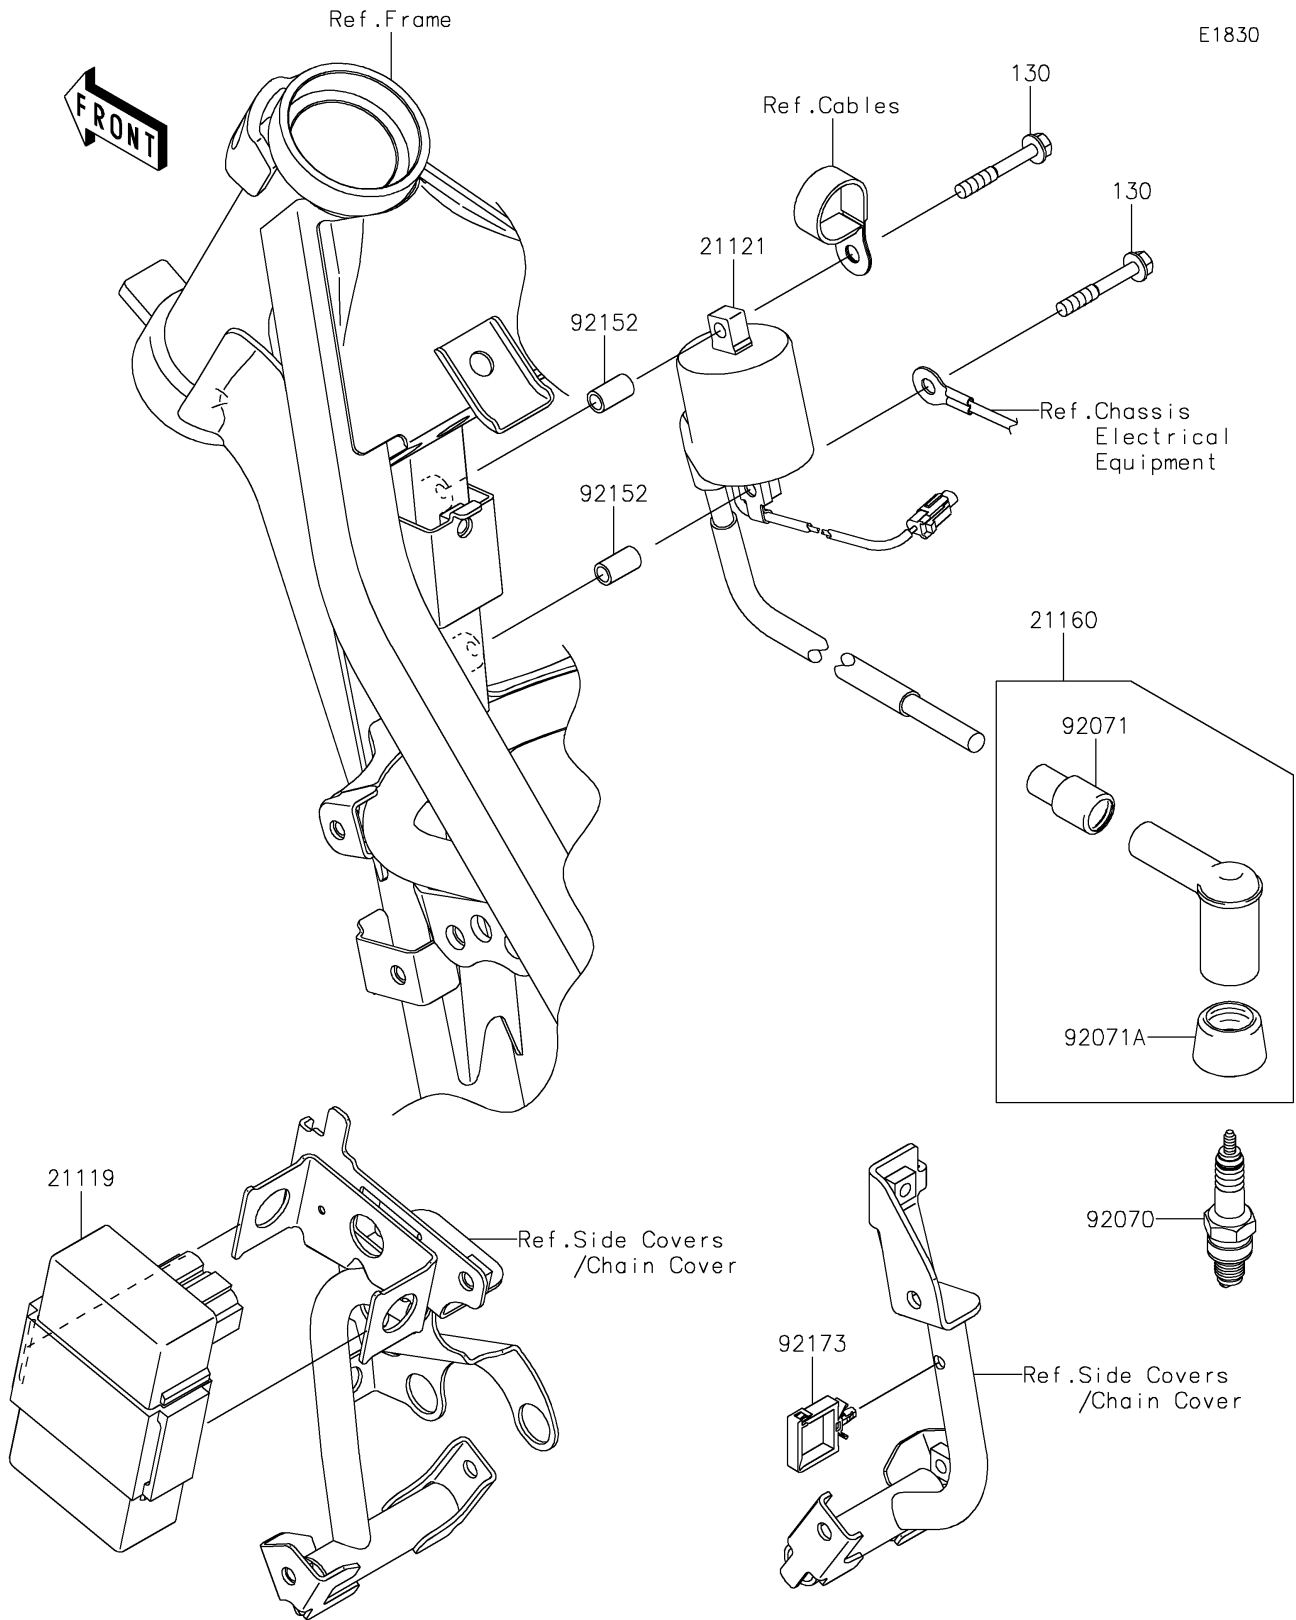

2018 PARTS DIAGRAM

Ignition System

2018 PARTS LIST

Ignition System

ITEM NAME	PART NUMBER	QUANTITY
BOLT-FLANGED,5X35 (Ref # 130)	130BA0535	1
IGNITER (Ref # 21119)	21119-0593	1
COIL-IGNITION (Ref # 21121)	21121-0036	1
CAP-ASSY-PLUG (Ref # 21160)	21160-0001	1
PLUG-SPARK,CR7HSA (Ref # 92070)	92070-0037	1
GROMMET (Ref # 92071)	92071-0001	1
GROMMET (Ref # 92071A)	92071-0002	1
COLLAR,5.6X8X14.5 (Ref # 92152)	92152-2318	1
CLAMP (Ref # 92173)	92173-1513	1