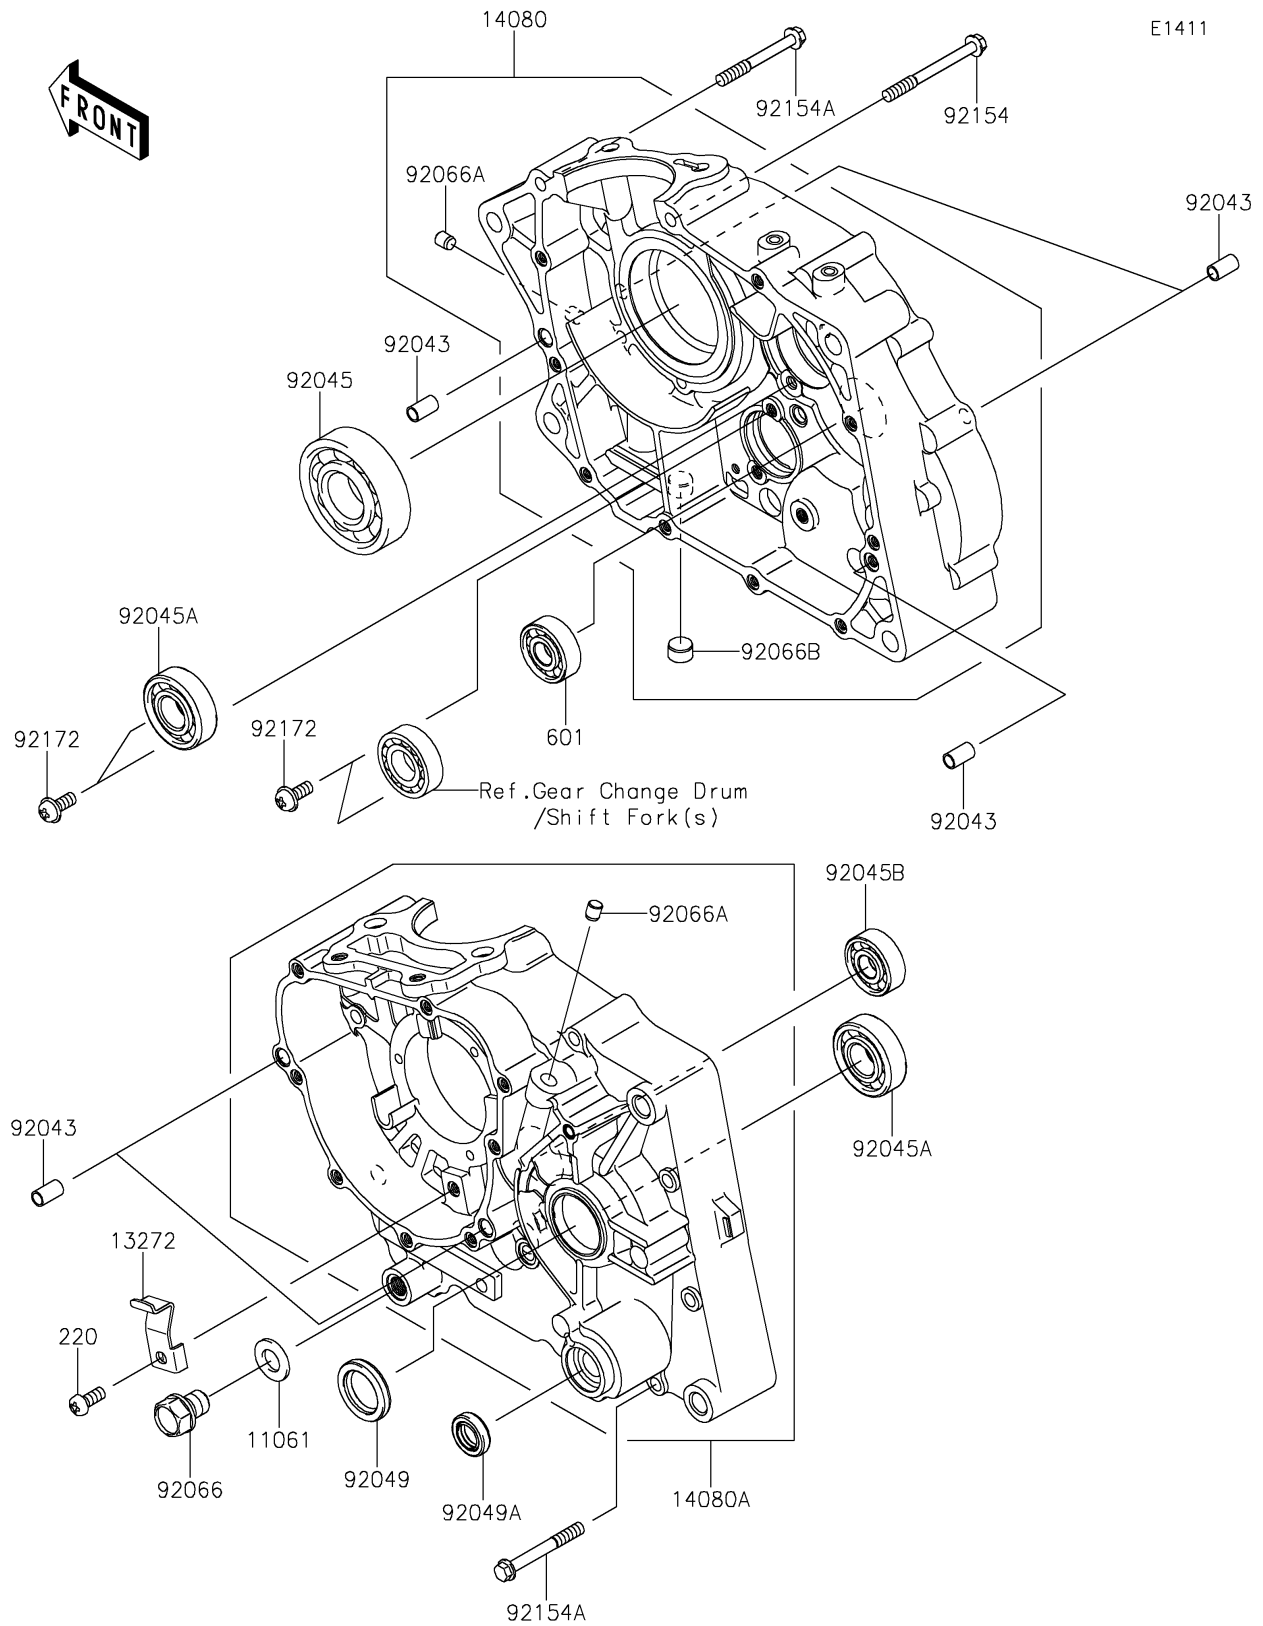

2018 PARTS DIAGRAM

Crankcase

2018 PARTS LIST

Crankcase

ITEM NAME	PART NUMBER	QUANTITY
GASKET,DRAIN PLUG (Ref # 11061)	11061-0421	1
PLATE (Ref # 13272)	13272-1384	1
CRANKCASE,RH (Ref # 14080)	14080-0251	1
CRANKCASE,LH (Ref # 14080A)	14080-0295	1
SCREW-PAN-CROS,6X14 (Ref # 220)	220AA0614	1
BEARING-BALL (Ref # 601)	601A6201	1
PIN,6.2X8X14 (Ref # 92043)	92043-0099	1
BEARING-BALL (Ref # 92045)	92045-0018	1
BEARING-BALL,#6203C2 (Ref # 92045A)	92045-0745	1
BEARING-BALL,6201ZC3/5C (Ref # 92045B)	92045-1308	1
SEAL-OIL (Ref # 92049)	92049-0011	1
SEAL-OIL (Ref # 92049A)	92049-1431	1
PLUG,OIL DRAIN,12X15 (Ref # 92066)	92066-0768	1
PLUG,OIL LINE,7.2X8 (Ref # 92066A)	92066-1012	1
PLUG (Ref # 92066B)	92066-1110	1
BOLT,6X60 (Ref # 92154)	92154-1161	1
BOLT,6X50 (Ref # 92154A)	92154-1168	1
SCREW,6X14 (Ref # 92172)	92172-0850	1