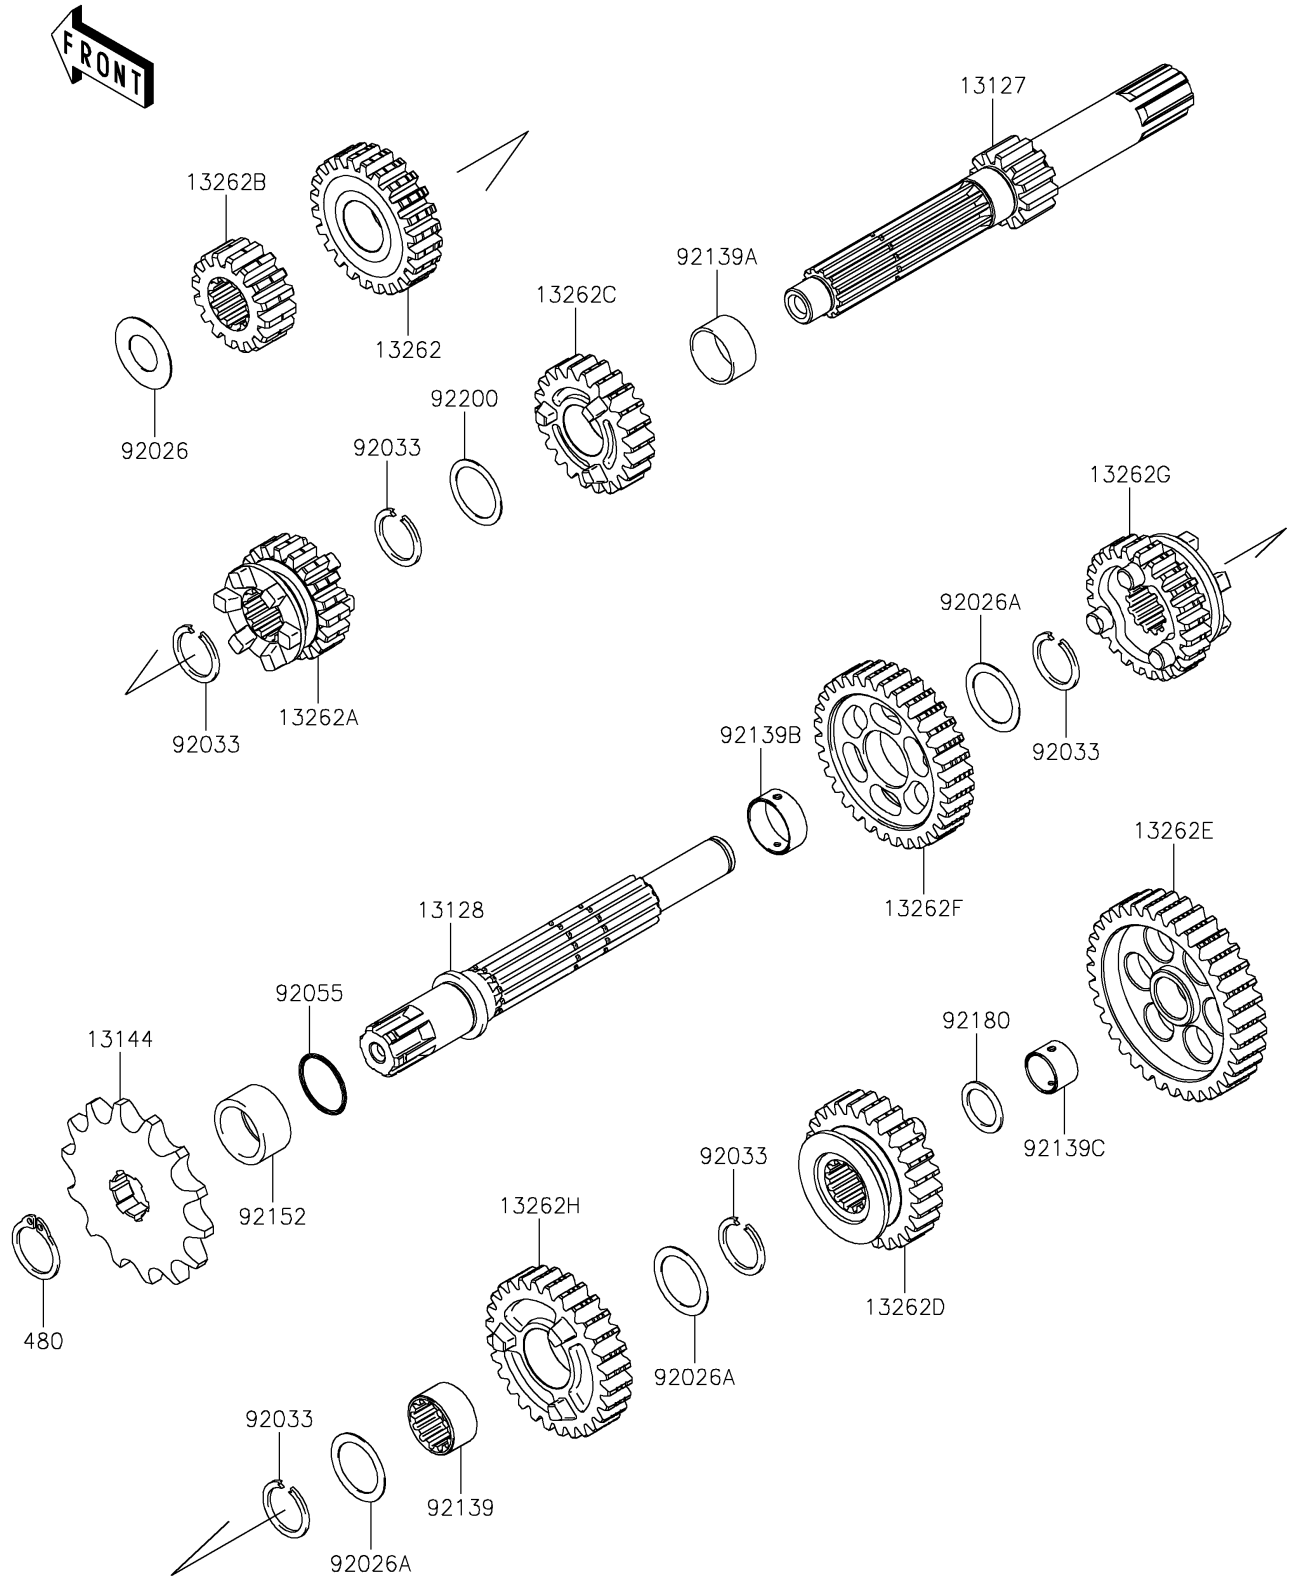

2018 PARTS DIAGRAM

Transmission

E1361

2018 PARTS LIST

Transmission

ITEM NAME	PART NUMBER	QUANTITY
SHAFT-TRANSMISSION INPUT,12T (Ref # 13127)	13127-0648	1
SHAFT-TRANSMISSION OUTPUT (Ref # 13128)	13128-0679	1
SPROCKET-OUTPUT,14T (Ref # 13144)	13144-0562	1
GEAR,INPUT 5TH,24T (Ref # 13262)	13262-0965	1
GEAR,INPUT 3RD,19T (Ref # 13262A)	13262-0966	1
GEAR,INPUT 2ND,16T (Ref # 13262B)	13262-0967	1
GEAR,INPUT 4TH,22T (Ref # 13262C)	13262-0968	1
GEAR,OUTPUT 4TH,26T (Ref # 13262D)	13262-0969	1
GEAR,OUTPUT LOW,35T (Ref # 13262E)	13262-0970	1
GEAR,OUTPUT 2ND,32T (Ref # 13262F)	13262-0971	1
GEAR,OUTPUT 5TH,24T (Ref # 13262G)	13262-0972	1
GEAR,OUTPUT 3RD,28T (Ref # 13262H)	13262-0973	1
CIRCLIP-TYPE-C,17MM (Ref # 480)	480J1700	1
SPACER,12.2X24X0.5 (Ref # 92026)	92026-0754	1
SPACER,17.2X23X0.5 (Ref # 92026A)	92026-0755	1
RING-SNAP (Ref # 92033)	92033-0731	1
RING-O,16.8X1.9 (Ref # 92055)	92055-0151	1
BUSHING (Ref # 92139)	92139-0286	1
BUSHING,17X19X9.5 (Ref # 92139A)	92139-0795	1
BUSHING,17X19X7.4 (Ref # 92139B)	92139-0796	1
BUSHING,12X14X9.4 (Ref # 92139C)	92139-0797	1
COLLAR,SPROCKET (Ref # 92152)	92152-0998	1
SHIM (Ref # 92180)	92180-0774	1
WASHER,17.3X22X0.5 (Ref # 92200)	92200-0865	1