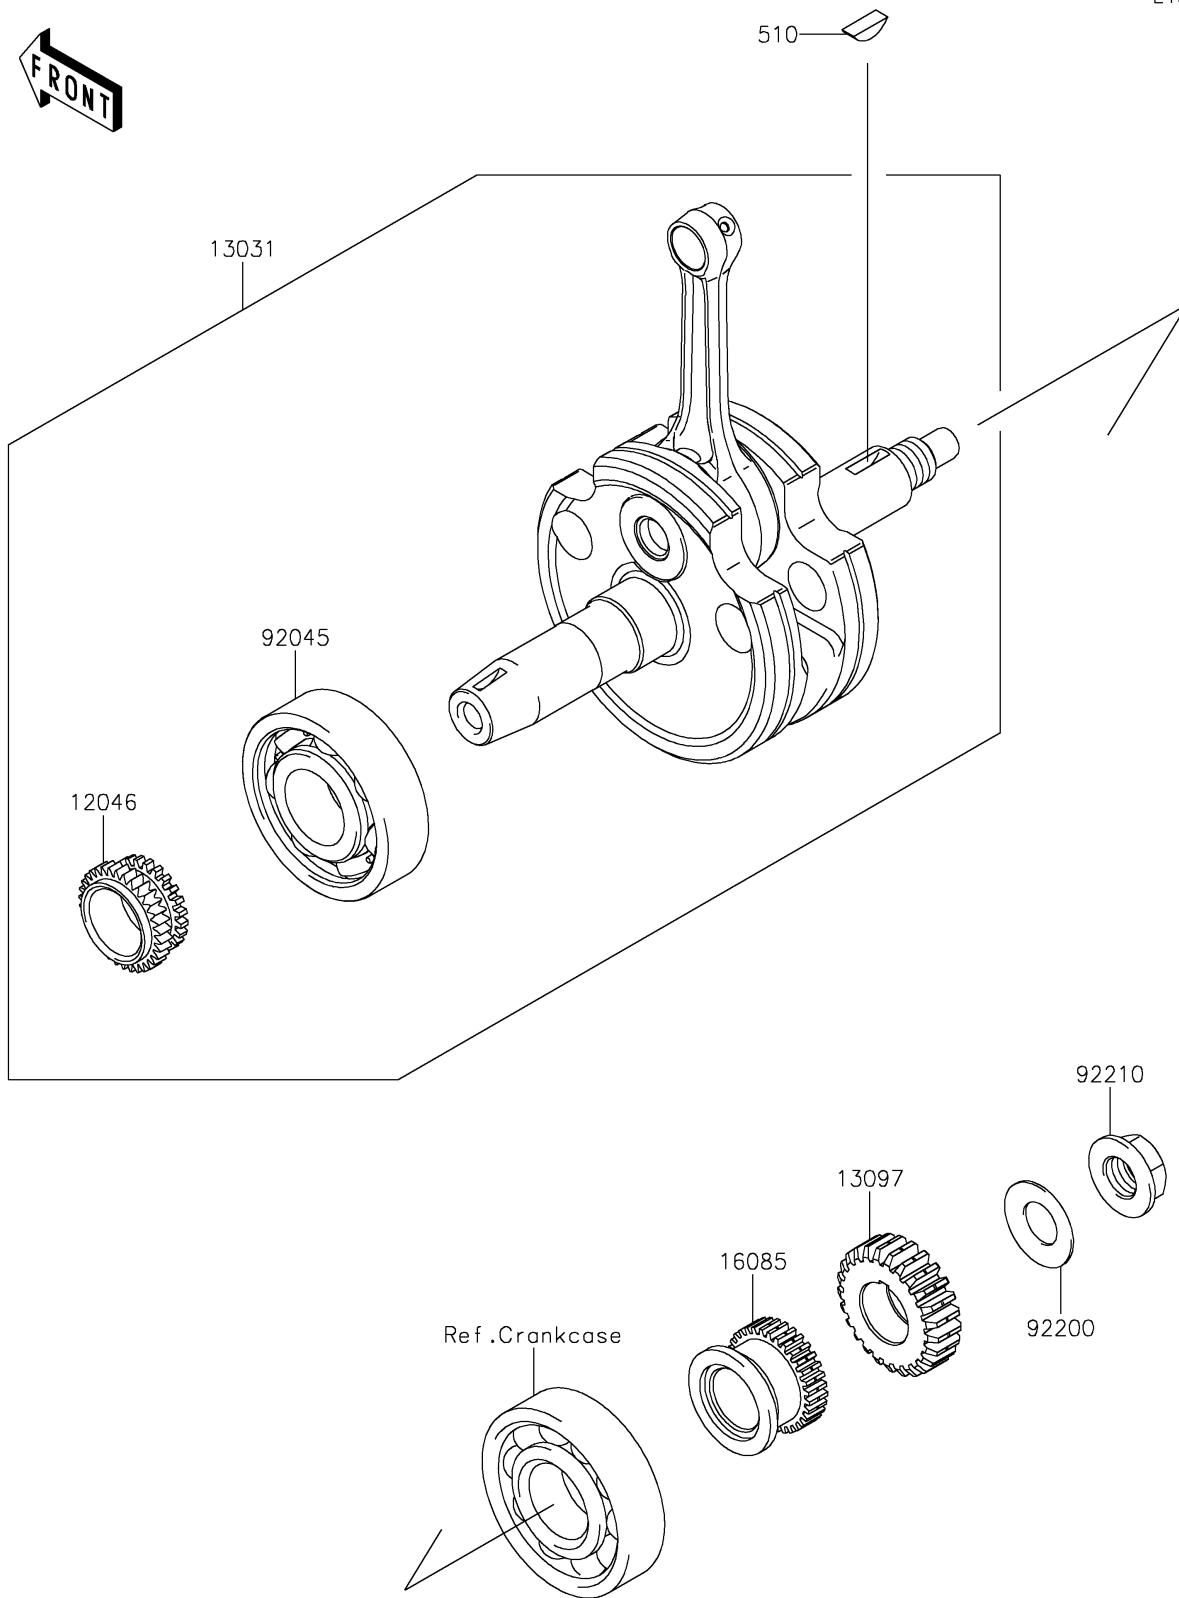

2018 PARTS DIAGRAM

Crankshaft

E1321

2018 PARTS LIST

Crankshaft

ITEM NAME	PART NUMBER	QUANTITY
SPROCKET,18T (Ref # 12046)	12046-0575	1
CRANKSHAFT-COMP (Ref # 13031)	13031-0867	1
GEAR-PRIMARY SPUR,25T (Ref # 13097)	13097-0569	1
GEAR,21T (Ref # 16085)	16085-0607	1
KEY-WOODRUFF (Ref # 510)	510A4200	1
BEARING-BALL (Ref # 92045)	92045-0018	1
WASHER,14.2X28X1.5 (Ref # 92200)	92200-0553	1
NUT,14MM,LEFT HANDED (Ref # 92210)	92210-0600	1