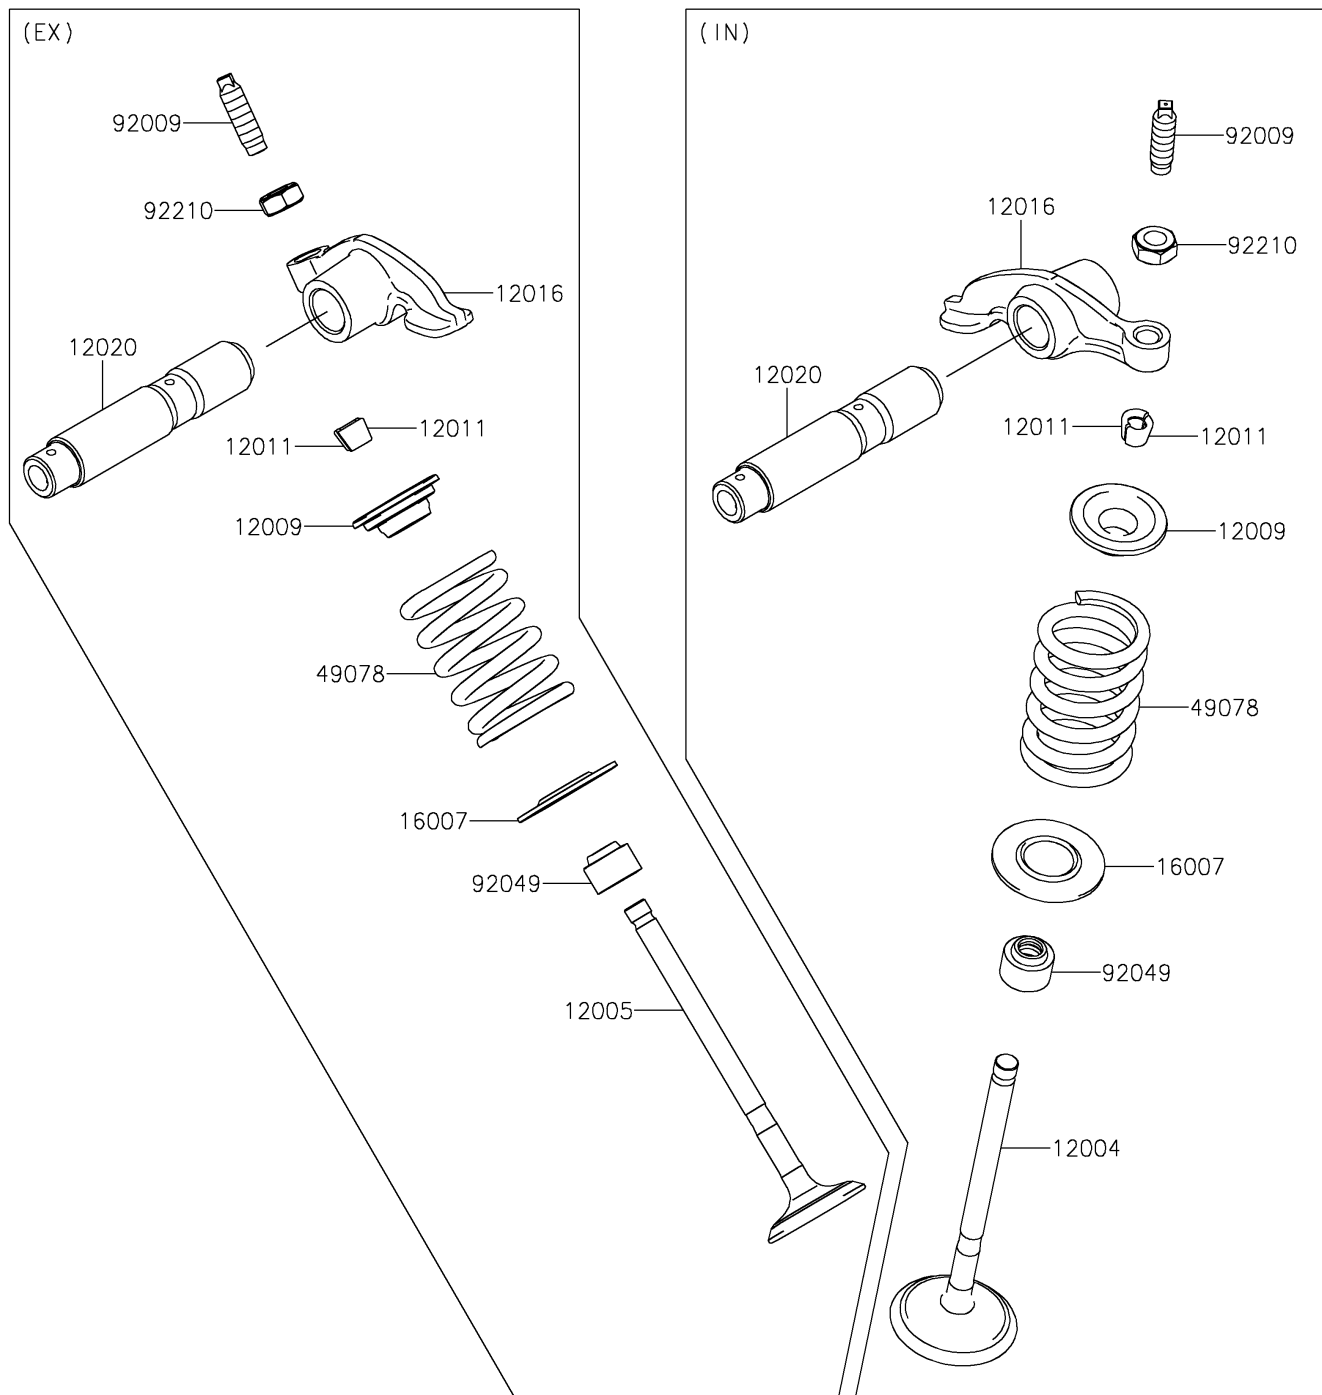

2018 PARTS DIAGRAM

Valve(s)

E1210

2018 PARTS LIST

Valve(s)

ITEM NAME	PART NUMBER	QUANTITY
VALVE-INTAKE (Ref # 12004)	12004-0049	1
VALVE-EXHAUST (Ref # 12005)	12005-0725	1
RETAINER-VALVE SPRING (Ref # 12009)	12009-0018	1
COLLET (Ref # 12011)	12011-1051	1
ARM-ROCKER (Ref # 12016)	12016-0725	1
SHAFT-ROCKER (Ref # 12020)	12020-0015	1
SEAT-SPRING (Ref # 16007)	16007-1223	1
SPRING-ENGINE VALVE (Ref # 49078)	49078-0760	1
SCREW,VALVE ADJUST (Ref # 92009)	92009-1109	1
SEAL-OIL (Ref # 92049)	92049-0139	1
NUT,VALVE ADJUST LOCK (Ref # 92210)	92210-1491	1