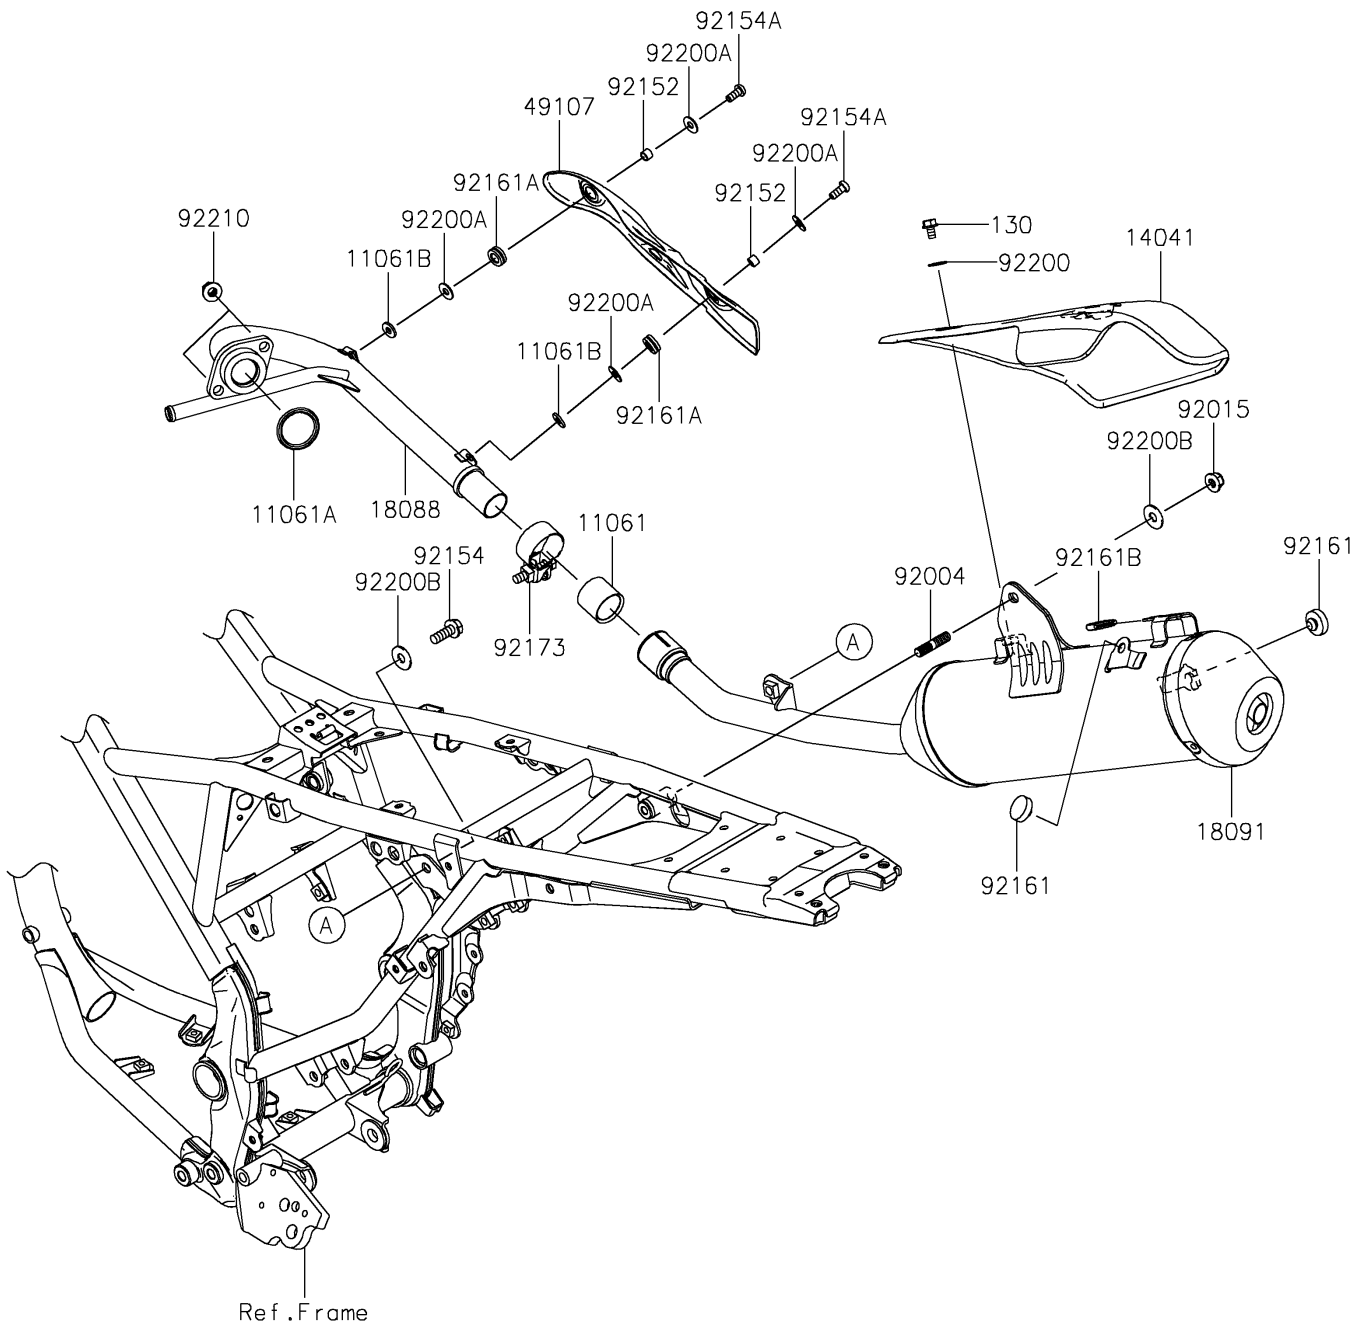

2018 PARTS DIAGRAM

Muffler(s)

E1140

2018 PARTS LIST

Muffler(s)

ITEM NAME	PART NUMBER	QUANTITY
GASKET,MUFFLER JOINT (Ref # 11061)	11061-0866	1
GASKET,EXHAUST PIPE (Ref # 11061A)	11061-0871	1
GASKET,5.8X12X1.5 (Ref # 11061B)	11061-1148	1
BOLT-FLANGED,6X10 (Ref # 130)	130BA0610	1
COVER-COMP (Ref # 14041)	14041-0585	1
PIPE-EXHAUST (Ref # 18088)	18088-1329	1
BODY-COMP-MUFFLER (Ref # 18091)	18091-0950	1
COVER-EXHAUST PIPE (Ref # 49107)	49107-0780	1
STUD,8X22 (Ref # 92004)	92004-0040	1
NUT,8MM (Ref # 92015)	92015-1432	1
COLLAR,6.5X8.5X6 (Ref # 92152)	92152-1962	1
BOLT,8X16 (Ref # 92154)	92154-1228	1
BOLT,SOCKET,6X14 (Ref # 92154A)	92154-2817	1
DAMPER,MUFFLER (Ref # 92161)	92161-1284	1
DAMPER (Ref # 92161A)	92161-2110	1
DAMPER (Ref # 92161B)	92161-2125	1
CLAMP (Ref # 92173)	92173-1223	1
WASHER,6.5X16X1.0 (Ref # 92200)	92200-0796	1
WASHER,6.5X16X1 (Ref # 92200A)	92200-1974	1
WASHER,8.5X22X1.5 (Ref # 92200B)	92200-1975	1
NUT,8MM (Ref # 92210)	92210-0773	1