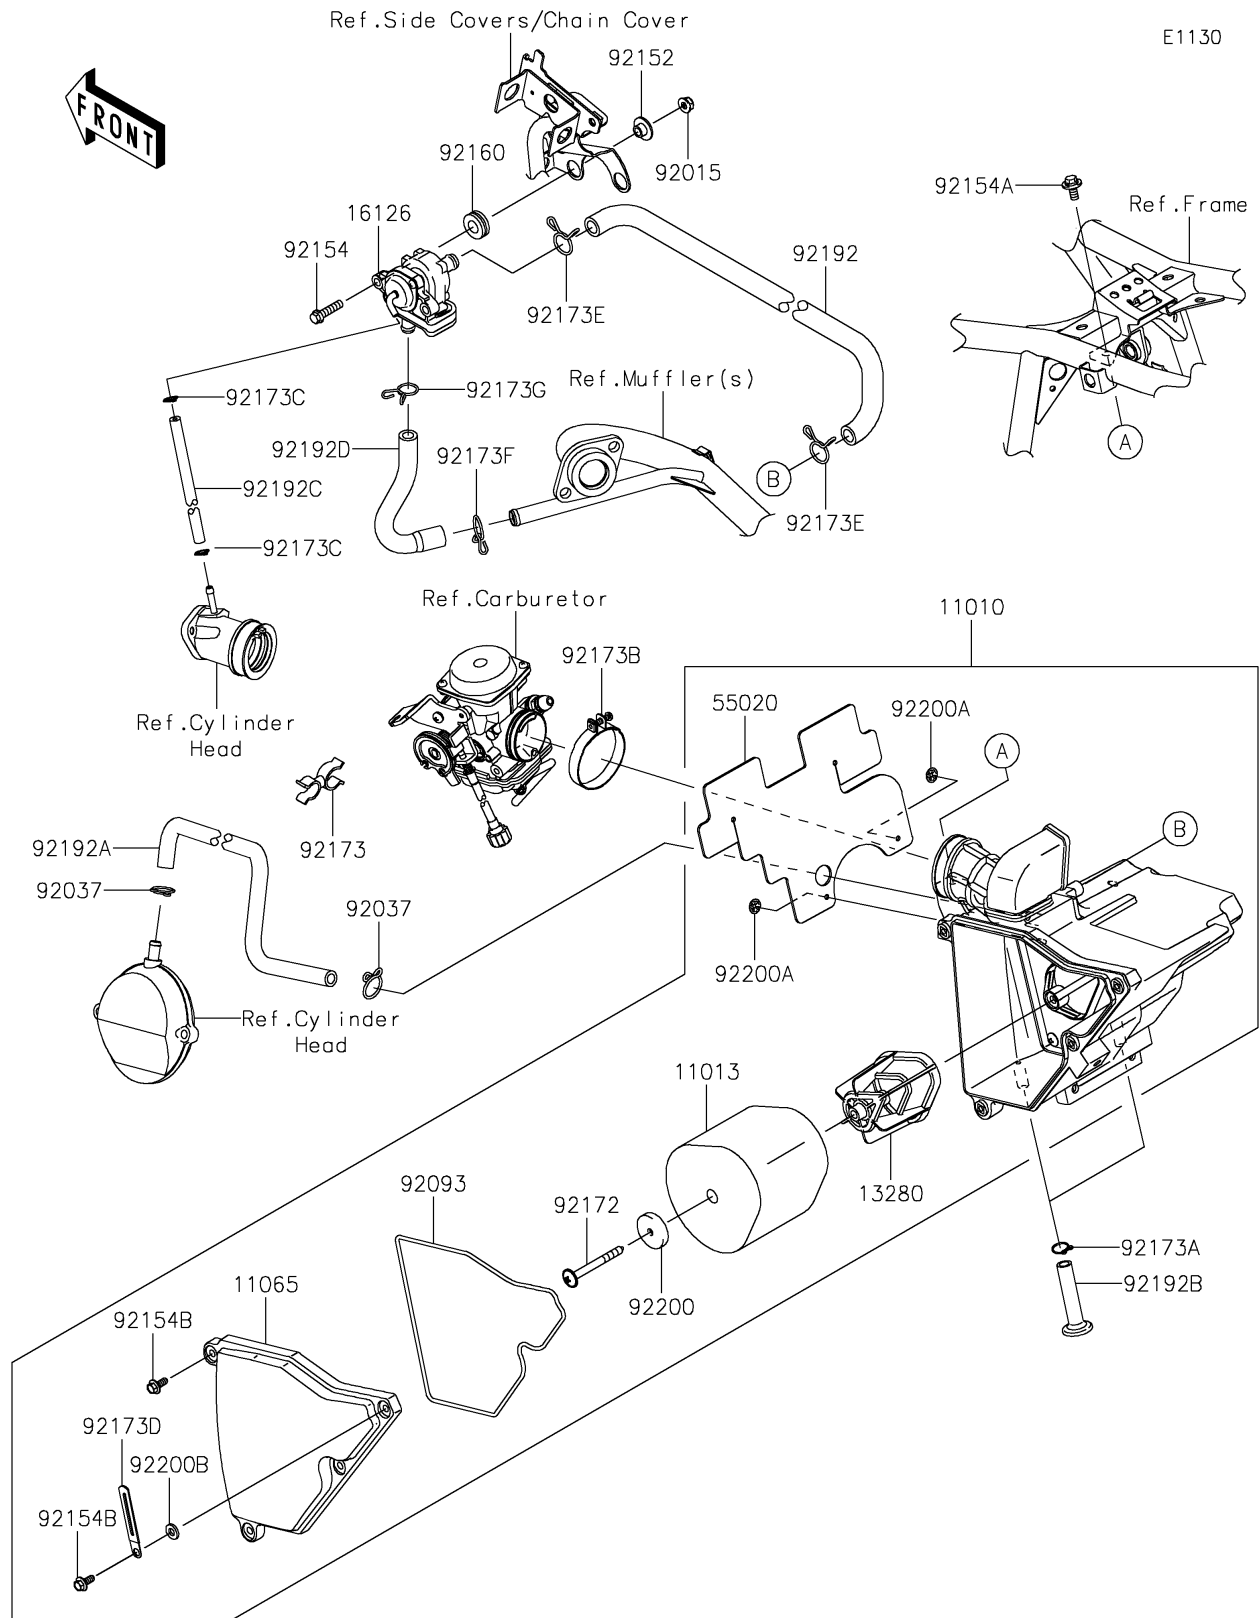

2018 PARTS DIAGRAM

Air Cleaner

2018 PARTS LIST

Air Cleaner

ITEM NAME	PART NUMBER	QUANTITY
FILTER-ASSY-AIR (Ref # 11010)	11010-0830	1
ELEMENT-AIR FILTER (Ref # 11013)	11013-0025	1
CAP (Ref # 11065)	11065-0895	1
HOLDER (Ref # 13280)	13280-0831	1
VALVE,AIR SWITCH (Ref # 16126)	16126-0715	1
GUARD (Ref # 55020)	55020-1861	1
NUT,FLANGED,6MM (Ref # 92015)	92015-1367	1
CLAMP,12.5MM (Ref # 92037)	92037-1271	1
SEAL (Ref # 92093)	92093-0655	1
COLLAR (Ref # 92152)	92152-0854	1
BOLT,FLANGED,6X25 (Ref # 92154)	92154-1156	1
BOLT,FLANGED,6X14 (Ref # 92154A)	92154-1231	1
BOLT,FLANGED,5X14 (Ref # 92154B)	92154-1637	1
DAMPER (Ref # 92160)	92160-1278	1
SCREW,6X60 (Ref # 92172)	92172-0915	1
CLAMP (Ref # 92173)	92173-0081	1
CLAMP,11.6MM (Ref # 92173A)	92173-0179	1
CLAMP (Ref # 92173B)	92173-1104	1
CLAMP (Ref # 92173C)	92173-1190	1
CLAMP (Ref # 92173D)	92173-1424	1
CLAMP (Ref # 92173E)	92173-1563	1
CLAMP (Ref # 92173F)	92173-1879	1
CLAMP (Ref # 92173G)	92173-1880	1
TUBE,ASV-AIR CLEANER (Ref # 92192)	92192-0474	1
TUBE,BREATHER (Ref # 92192A)	92192-0839	1
TUBE,A/C-DRAIN (Ref # 92192B)	92192-0943	1
TUBE,CARB. HOLDER-ASV (Ref # 92192C)	92192-1242	1
TUBE,ASV-EX PIPE (Ref # 92192D)	92192-1337	1
WASHER (Ref # 92200)	92200-1692	1

2018 PARTS LIST

Air Cleaner

ITEM NAME	PART NUMBER	QUANTITY
WASHER (Ref # 92200A)	92200-1693	1
WASHER (Ref # 92200B)	92200-1695	1