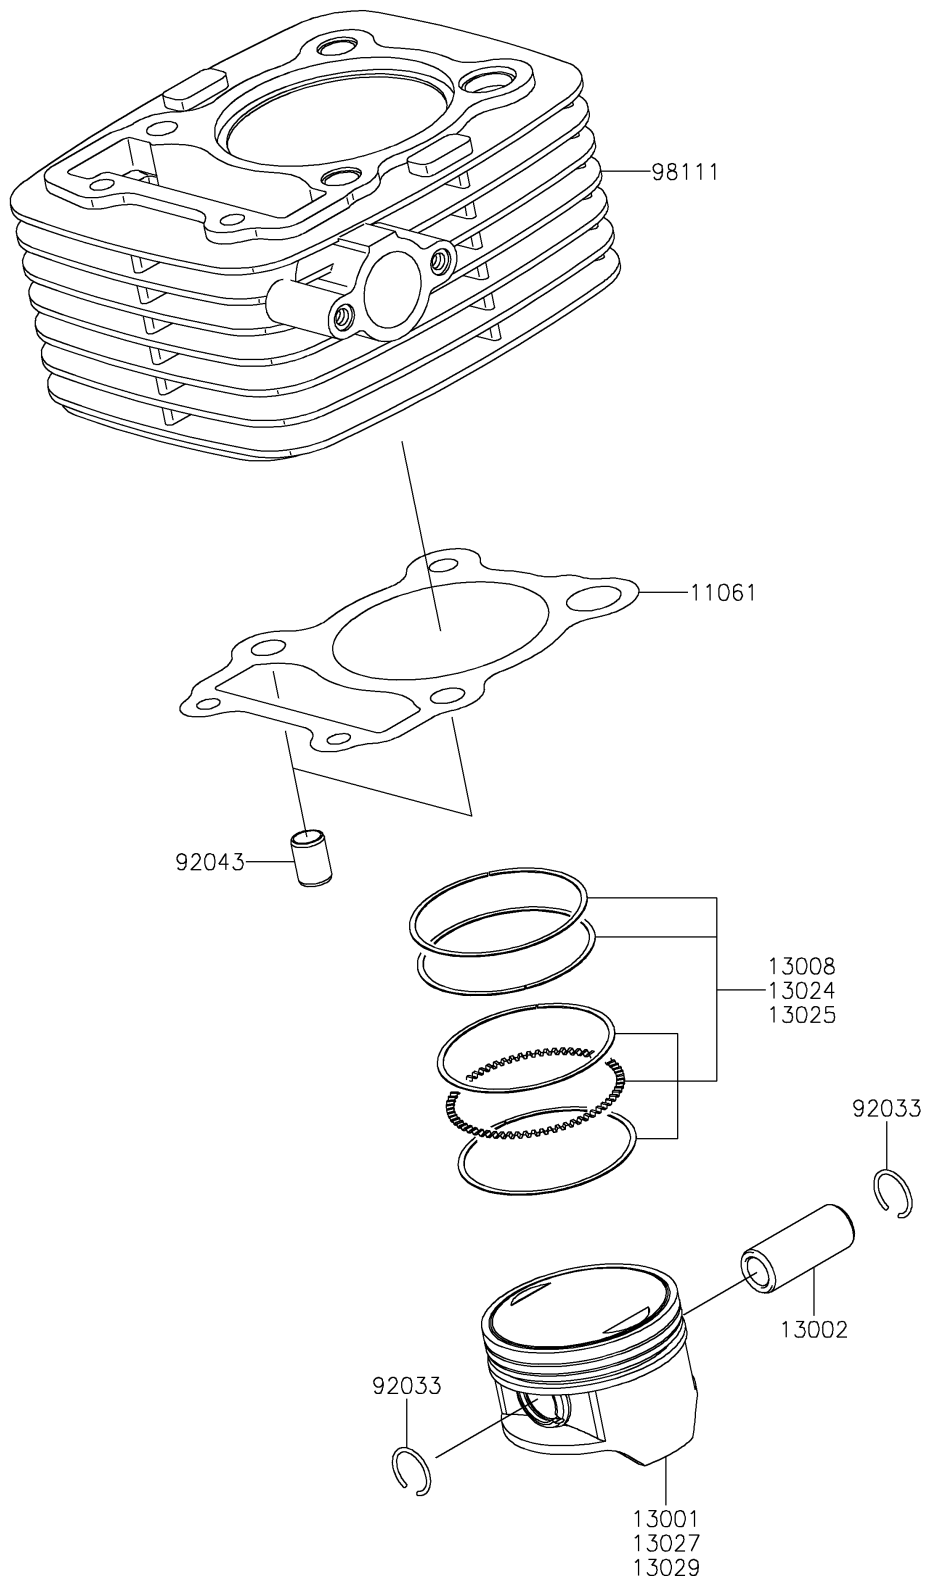

2018 PARTS DIAGRAM

Cylinder/Piston(s)

E1120

2018 PARTS LIST

Cylinder/Piston(s)

ITEM NAME	PART NUMBER	QUANTITY
GASKET,CYLINDER BASE (Ref # 11061)	11061-0863	1
PISTON-ENGINE,STD (Ref # 13001)	13001-0769	1
PIN-PISTON (Ref # 13002)	13002-1126	1
RING-SET-PISTON (Ref # 13008)	13008-0038	1
RING-SET-PISTON LL,O/S 1.00 (Ref # 13024)	13024-0009	1
RING-SET-PISTON L,O/S 0.50 (Ref # 13025)	13025-0011	1
PISTON-ENGINE LL,O/S,1.00 (Ref # 13027)	13027-0021	1
PISTON-ENGINE L,O/S,0.50 (Ref # 13029)	13029-0039	1
RING-SNAP (Ref # 92033)	92033-1287	1
PIN,8.2X10X14 (Ref # 92043)	92043-0100	1
CYLINDER-COMP-ENGINE (Ref # 98111)	98111-0040	1