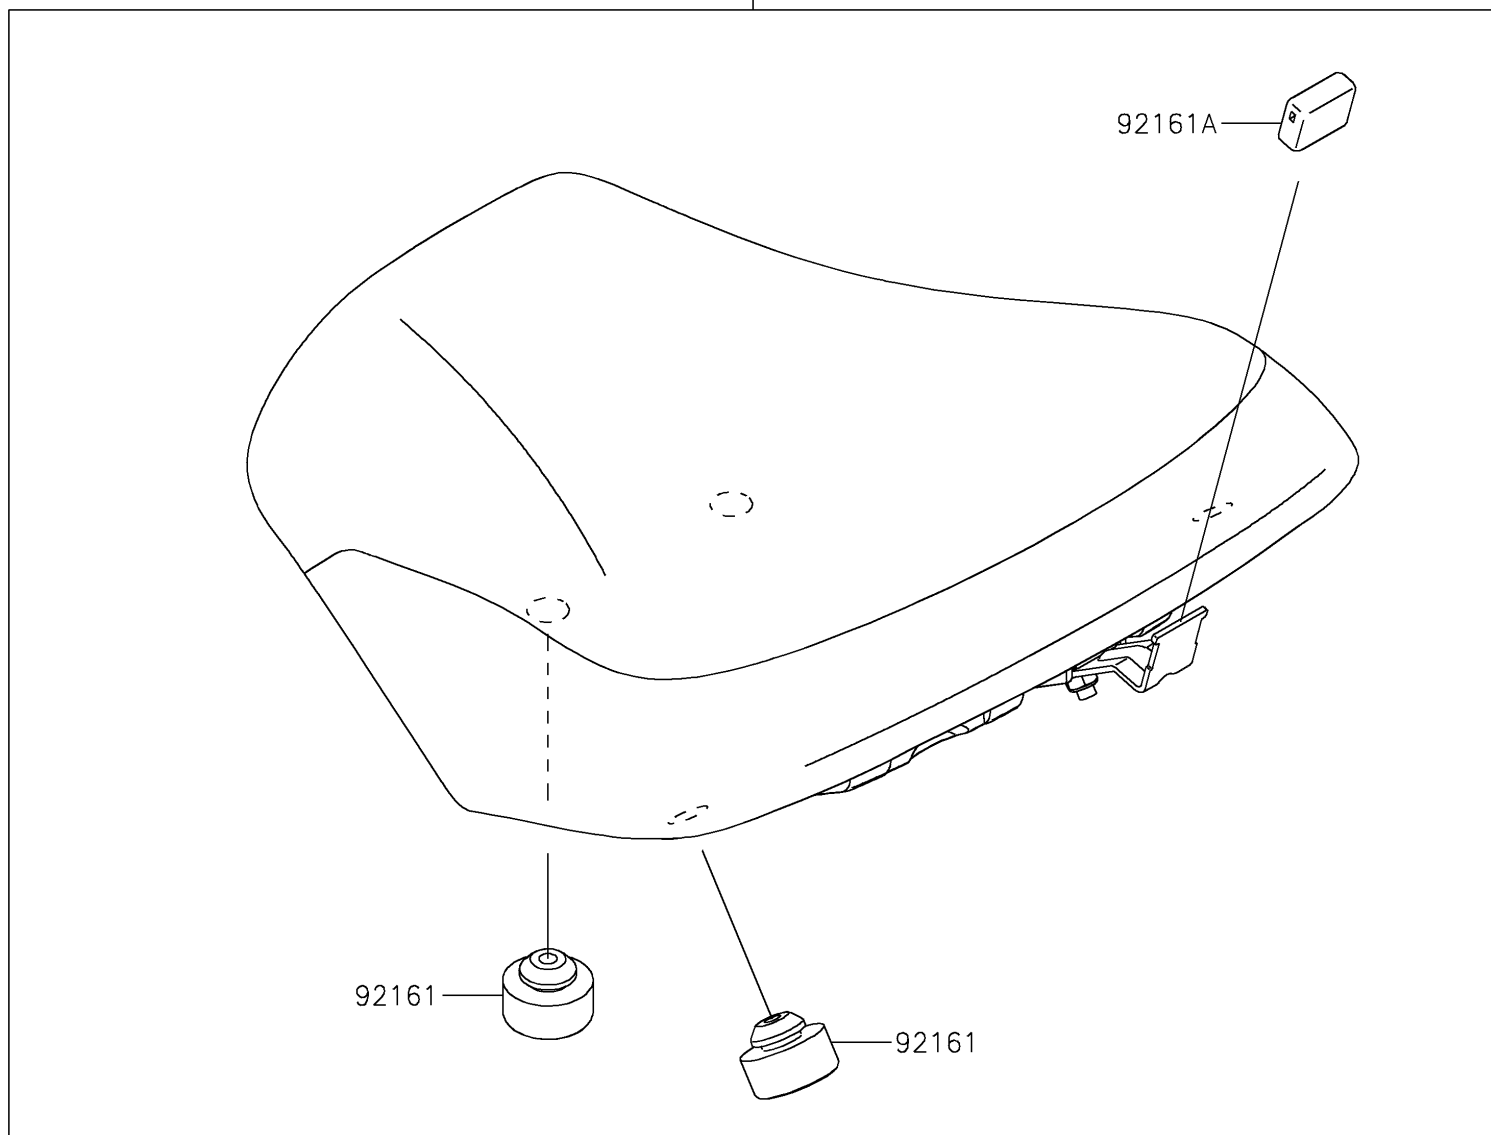

2019 NINJA® 650 ABS PARTS DIAGRAM

Accessory(High-Seat)

F2910L

99994

92161A

92161

92161

2019 NINJA® 650 ABS PARTS LIST

Accessory(High-Seat)

ITEM NAME	PART NUMBER	QUANTITY
DAMPER,SEAT (Ref # 92161)	92161-0930	1
DAMPER,SEAT BRACKET,FR (Ref # 92161A)	92161-1865	1
KIT-ACCESSORY,HIGH-SEAT (Ref # 99994)	99994-1062	1