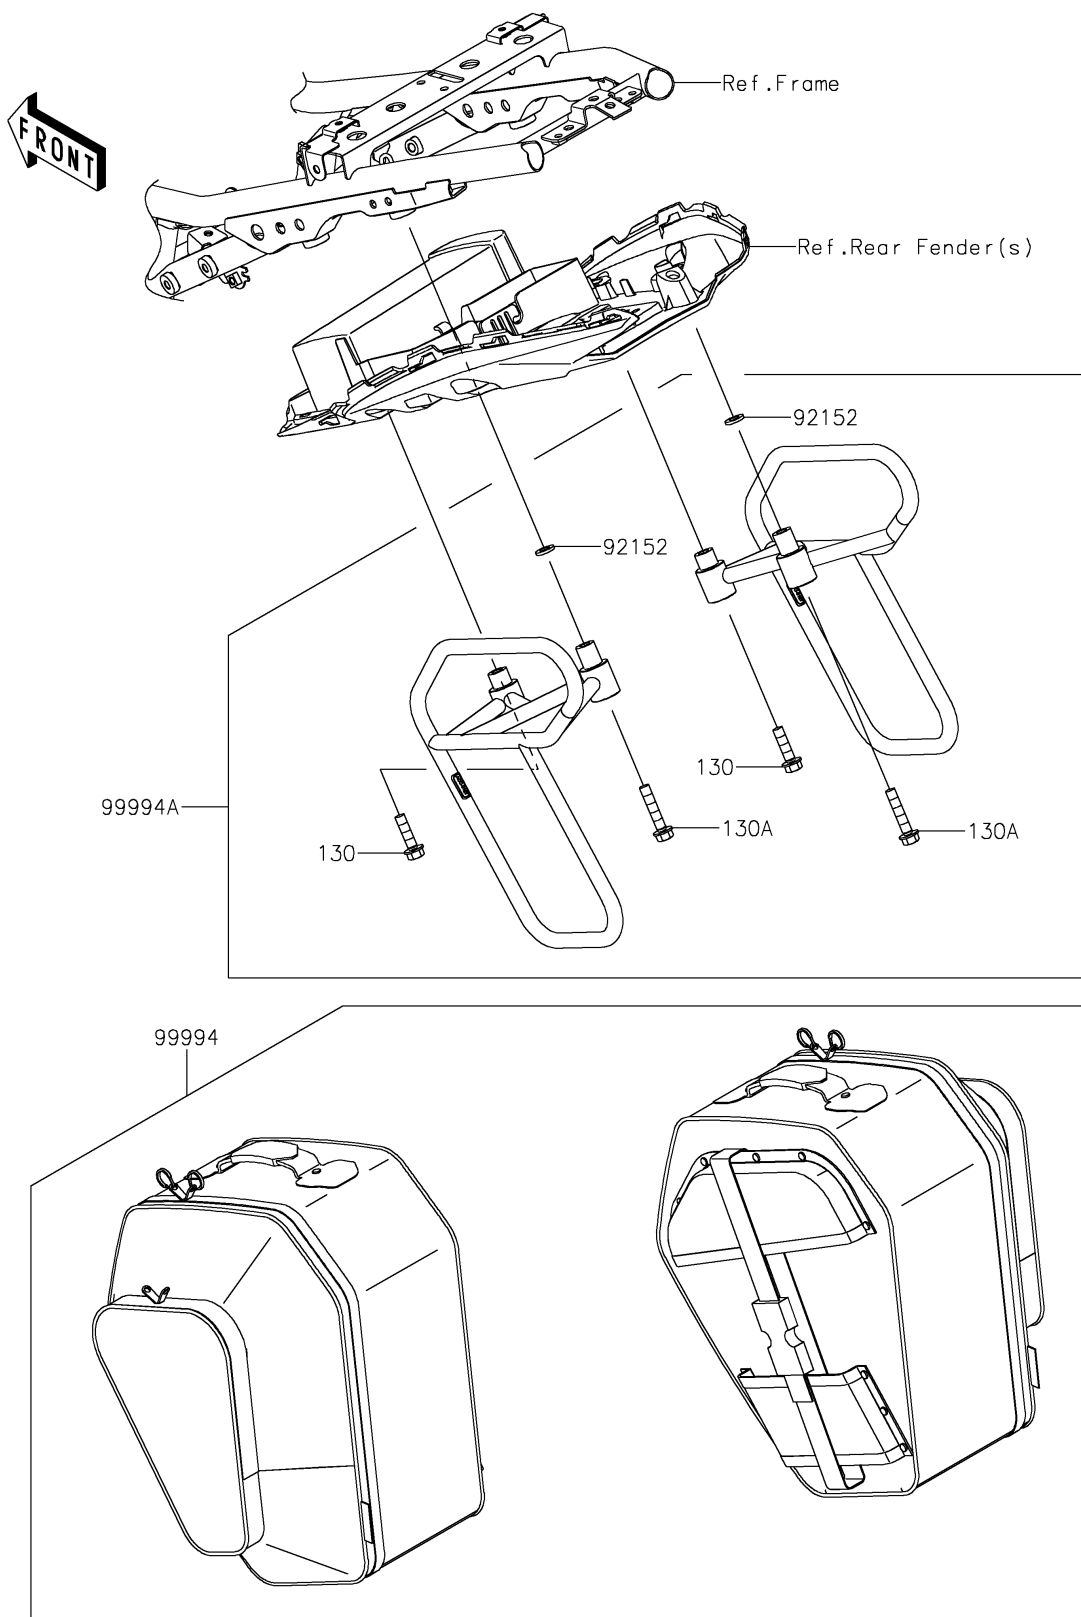

2019 NINJA® 650 ABS PARTS DIAGRAM

Accessory(Pannier)

F2910G

2019 NINJA® 650 ABS PARTS LIST

Accessory(Pannier)

ITEM NAME	PART NUMBER	QUANTITY
BOLT-FLANGED,8X30 (Ref # 130)	130BA0830	1
BOLT-FLANGED,8X40 (Ref # 130A)	130BA0840	1
COLLAR,8.5X16X2.3 (Ref # 92152)	92152-2320	1
KIT-ACC,PANNIER(SOFT-LUGGAGE) (Ref # 99994)	99994-0801	1
KIT-ACCESSORY,PANNIER BRACKET (Ref # 99994A)	99994-0802	1