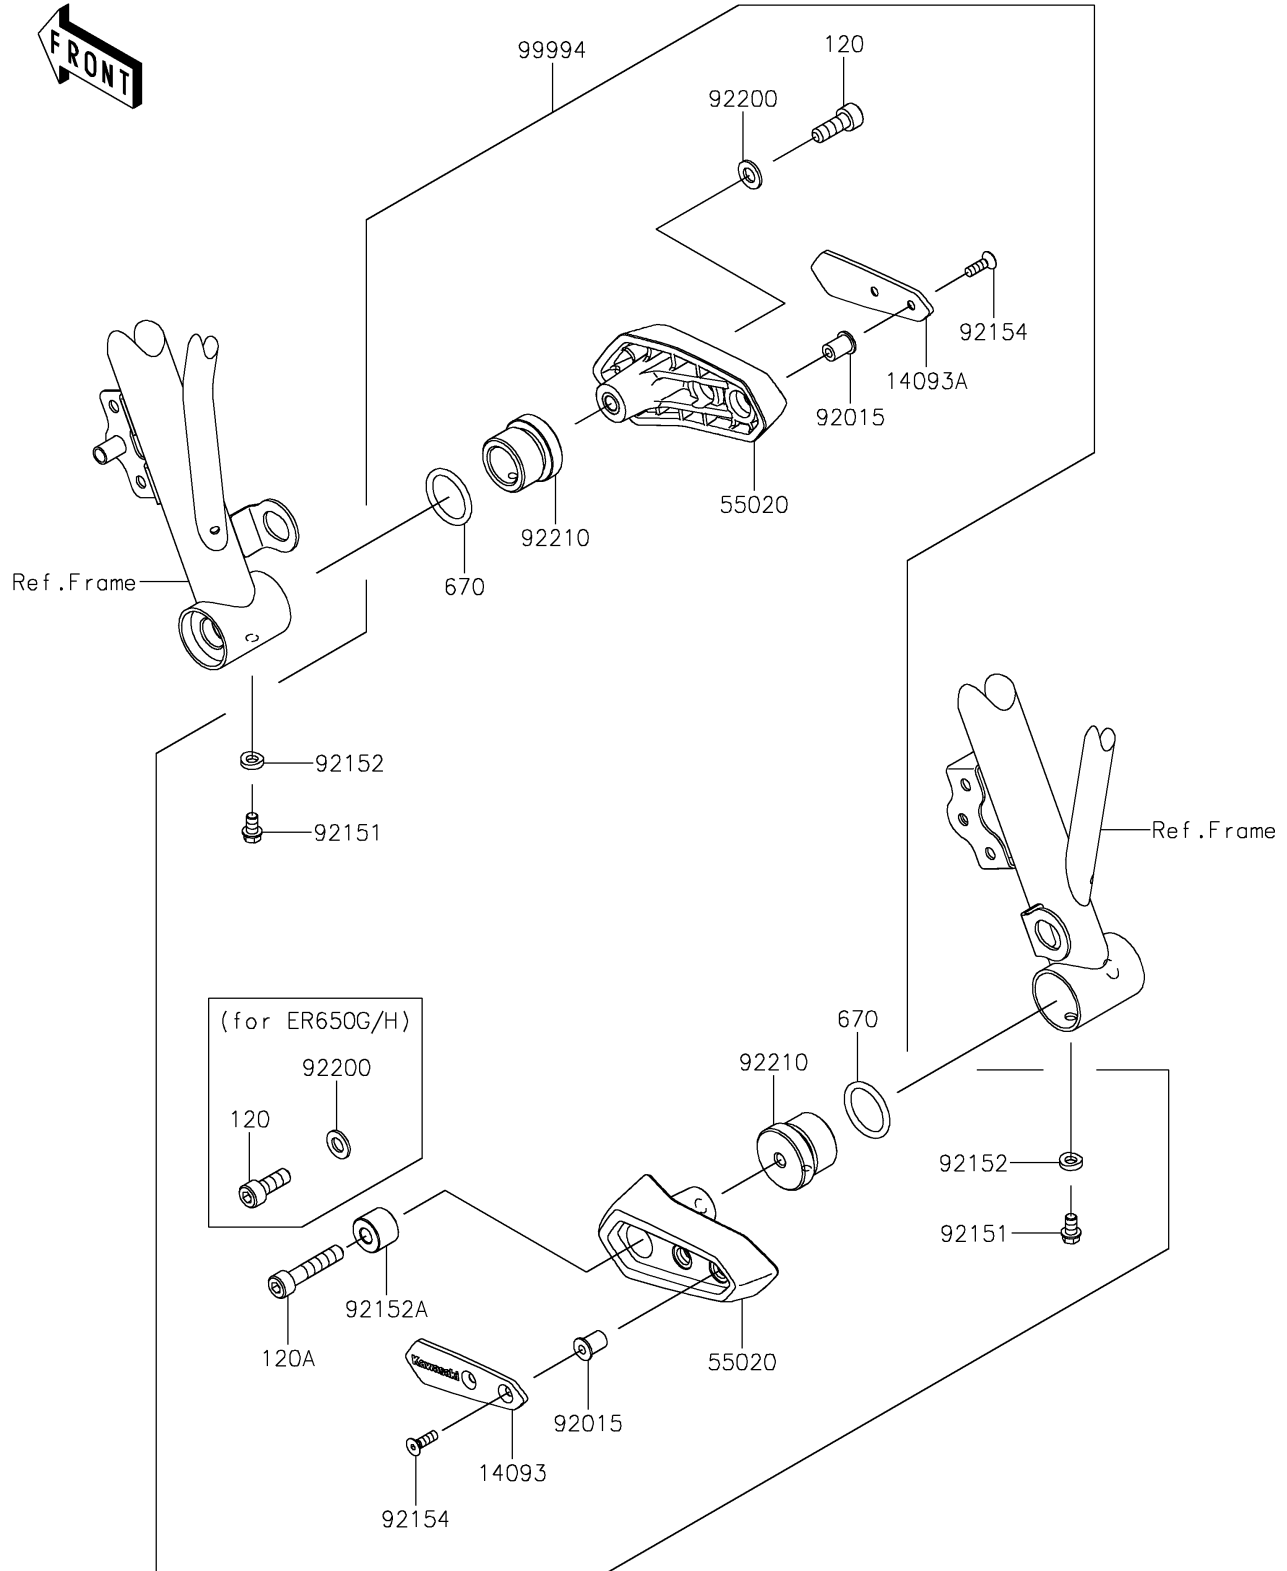

2019 NINJA® 650 ABS PARTS DIAGRAM

Accessory(Frame Slider)

F2910B

2019 NINJA® 650 ABS PARTS LIST

Accessory(Frame Slider)

ITEM NAME	PART NUMBER	QUANTITY
BOLT-SOCKET,8X22 (Ref # 120)	120CA0822	1
BOLT-SOCKET,8X40 (Ref # 120A)	120CA0840	1
COVER,SLIDER,LH (Ref # 14093)	14093-0350	1
COVER,SLIDER,RH (Ref # 14093A)	14093-0351	1
GUARD (Ref # 55020)	55020-1997	1
O RING,26MM (Ref # 670)	670B3026	1
NUT,WELL,5MM (Ref # 92015)	92015-1757	1
BOLT,6X10 (Ref # 92151)	92151-1277	1
COLLAR,6.3X12 (Ref # 92152)	92152-2236	1
COLLAR,8.3X20X15 (Ref # 92152A)	92152-2237	1
BOLT,SOCKET,5X16 (Ref # 92154)	92154-1014	1
WASHER,8.4X16X1.6 (Ref # 92200)	92200-0807	1
NUT (Ref # 92210)	92210-1505	1
KIT-ACCESSORY,FRAME SLIDER (Ref # 99994)	99994-0797	1