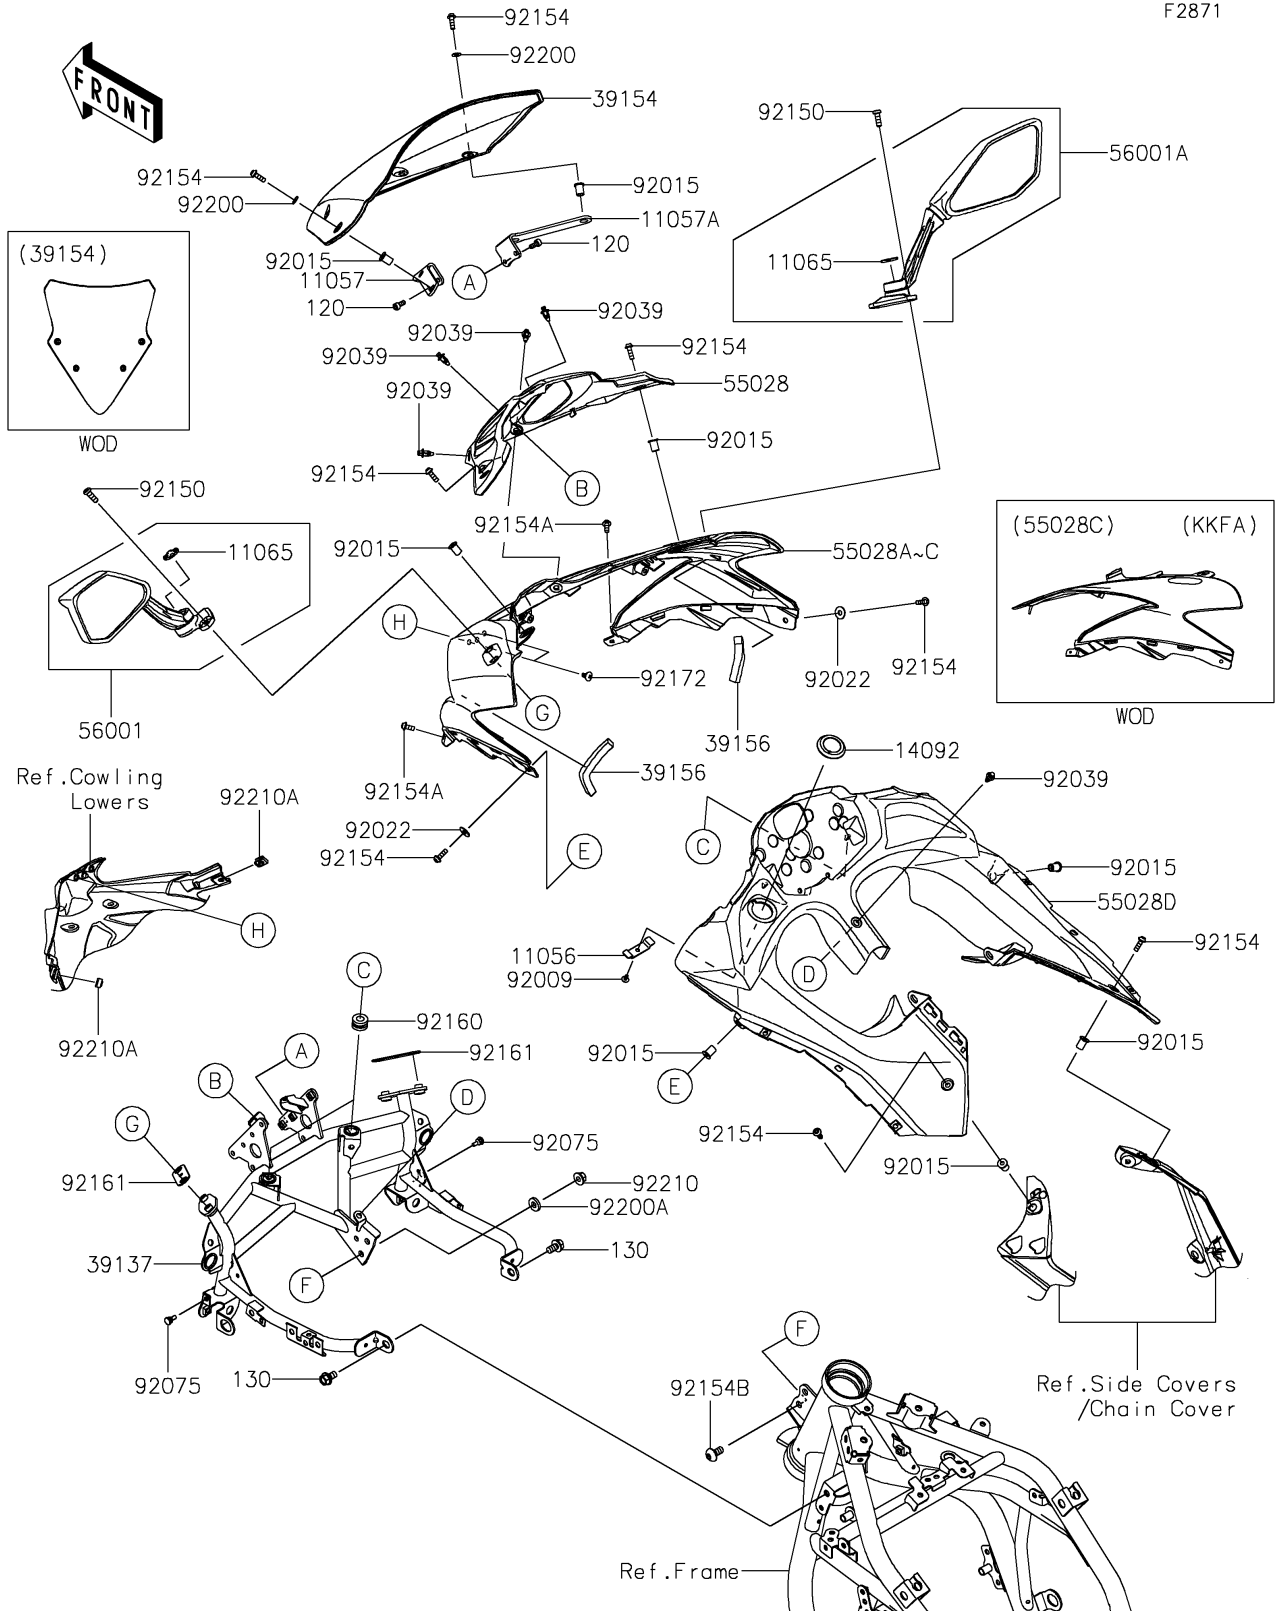

2019 NINJA® 650 ABS PARTS DIAGRAM

Cowling

F2871

2019 NINJA® 650 ABS PARTS LIST

Cowling

ITEM NAME	PART NUMBER	QUANTITY
BRACKET,CAP COVER (Ref # 11056)	11056-4313	1
BRACKET,WINDSHIELD,LH (Ref # 11057)	11057-0134	1
BRACKET,WINDSHIELD,RH (Ref # 11057A)	11057-0135	1
CAP,MIRROR (Ref # 11065)	11065-0945	1
BOLT-SOCKET,5X12 (Ref # 120)	120CB0512	1
BOLT-FLANGED,8X14 (Ref # 130)	130BA0814	1
COVER,DC SOCKET (Ref # 14092)	14092-0214	1
STAY-COMP,UPP COWL. (Ref # 39137)	39137-0667	1
WINDSHIELD (Ref # 39154)	39154-0352	1
PAD (Ref # 39156)	39156-2185	1
COWLING,METER VISOR (Ref # 55028)	55028-0590	1
COWLING,UPP,M.S.BLACK (Ref # 55028B)	55028-0592-660	1
COWLING,INNER (Ref # 55028D)	55028-0633	1
MIRROR-ASSY,LH (Ref # 56001)	56001-0351	1
MIRROR-ASSY,RH (Ref # 56001A)	56001-0352	1
SCREW,TAPPING,4X8 (Ref # 92009)	92009-1155	1
NUT,WELL,5MM (Ref # 92015)	92015-1757	1
WASHER,6X16X1 (Ref # 92022)	92022-1818	1
RIVET (Ref # 92039)	92039-0709	1
DAMPER,6X10X15 (Ref # 92075)	92075-1808	1
BOLT,SOCKET,6X18 (Ref # 92150)	92150-1553	1
BOLT,SOCKET,5X16 (Ref # 92154)	92154-0209	1
BOLT,SOCKET,5X12 (Ref # 92154A)	92154-1421	1
BOLT,SOCKET,8X18 (Ref # 92154B)	92154-2656	1
DAMPER,10X20X12 (Ref # 92160)	92160-1167	1
DAMPER,MIRROR (Ref # 92161)	92161-1952	1
SCREW,TAPPING,5X10 (Ref # 92172)	92172-0262	1
WASHER,NYLON,5.3X11.5X0.5 (Ref # 92200)	92200-0006	1
WASHER,8.2X18X3.2 (Ref # 92200A)	92200-1866	1

2019 NINJA® 650 ABS PARTS LIST

Cowling

ITEM NAME	PART NUMBER	QUANTITY
NUT,FLANGED,8MM (Ref # 92210)	92210-0304	1
NUT (Ref # 92210A)	92210-0571	1