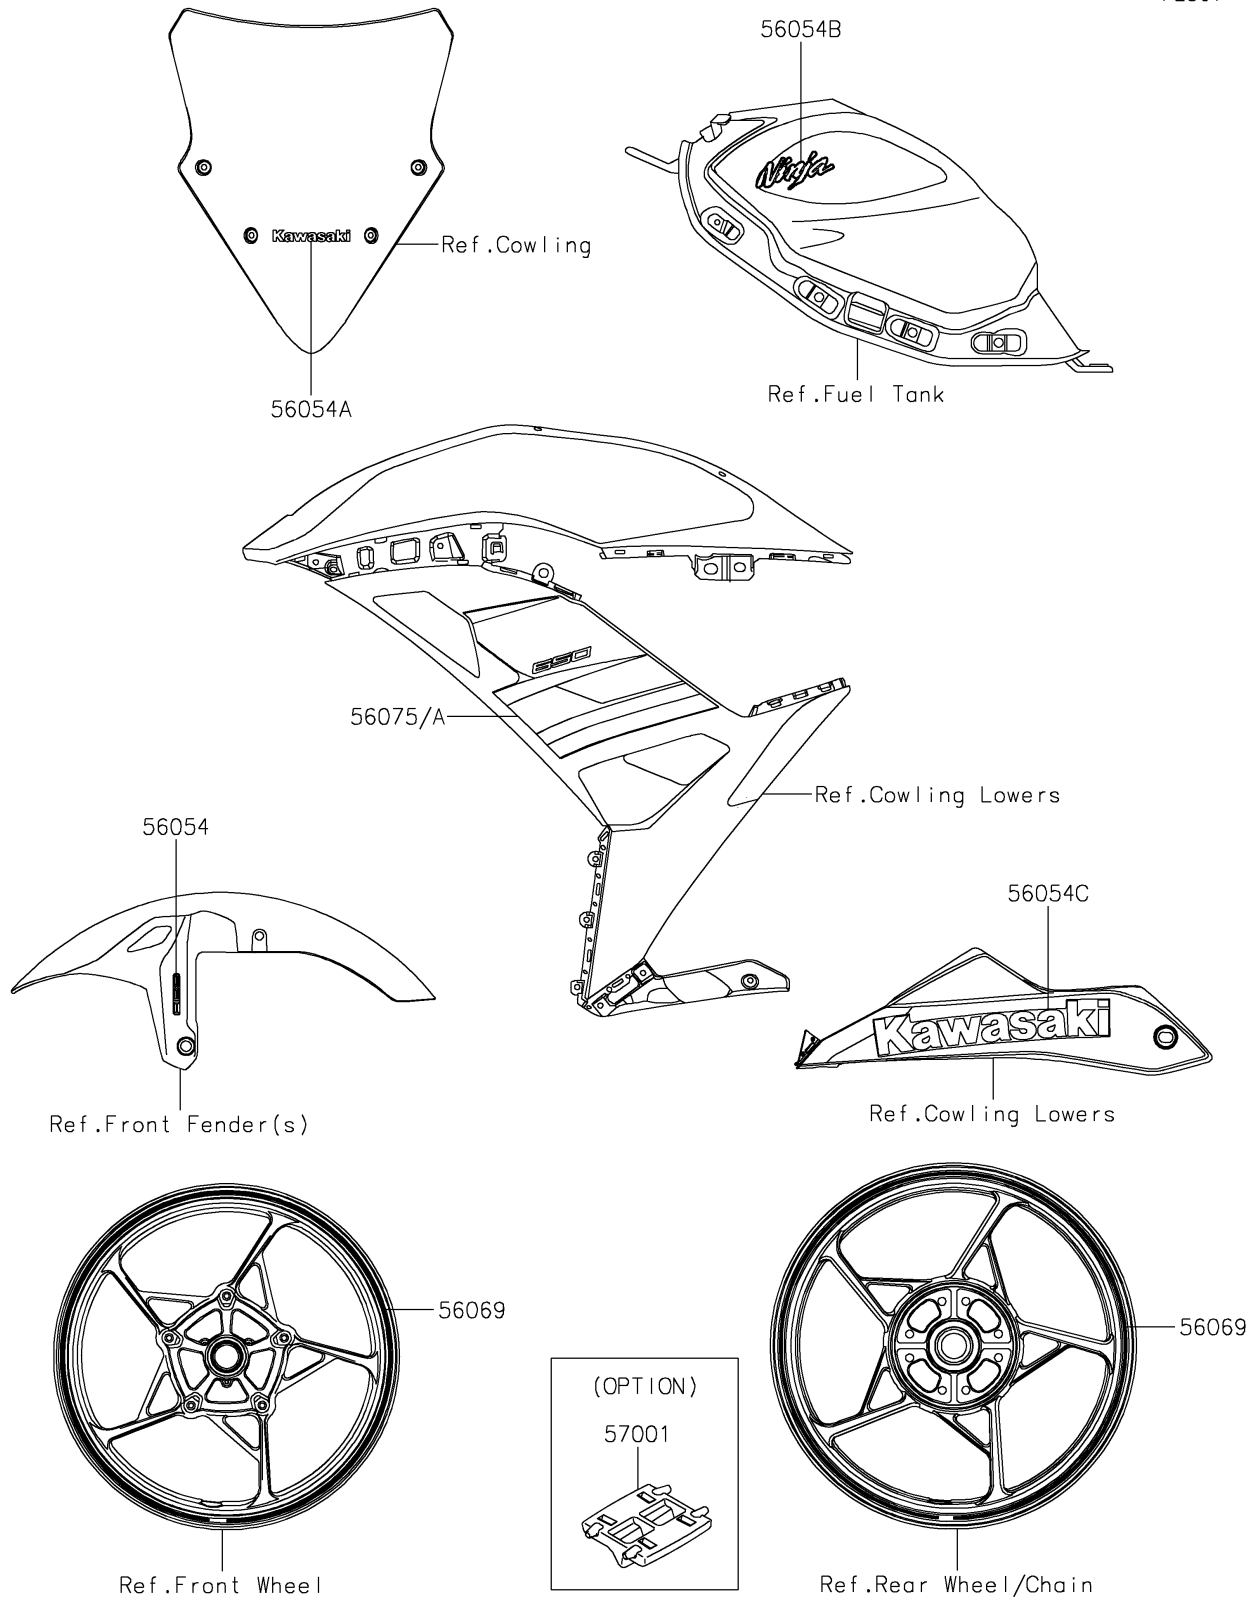

2019 NINJA® 650 ABS PARTS DIAGRAM

Decals(Black)(KKF)

F2861

2019 NINJA® 650 ABS PARTS LIST

Decals(Black)(KKF)

ITEM NAME	PART NUMBER	QUANTITY
MARK,FR FENDER,ABS (Ref # 56054)	56054-1413	1
MARK,WINDSHIELD,KAWASAKI (Ref # 56054A)	56054-2177	1
MARK,FUEL TANK,NINJA (Ref # 56054B)	56054-2489	1
MARK,LWR COWL.,KAWASAKI (Ref # 56054C)	56054-2490	1
PATTERN,WHEEL,GRN,6X1353 (Ref # 56069)	56069-2895	1
PATTERN,SIDE COWL.,LH,UPP (Ref # 56075)	56075-7309	1
PATTERN,SIDE COWL.,RH,UPP (Ref # 56075A)	56075-7310	1
RIM STRIPE APPLICATOR (Ref # 57001)	57001-1752	1