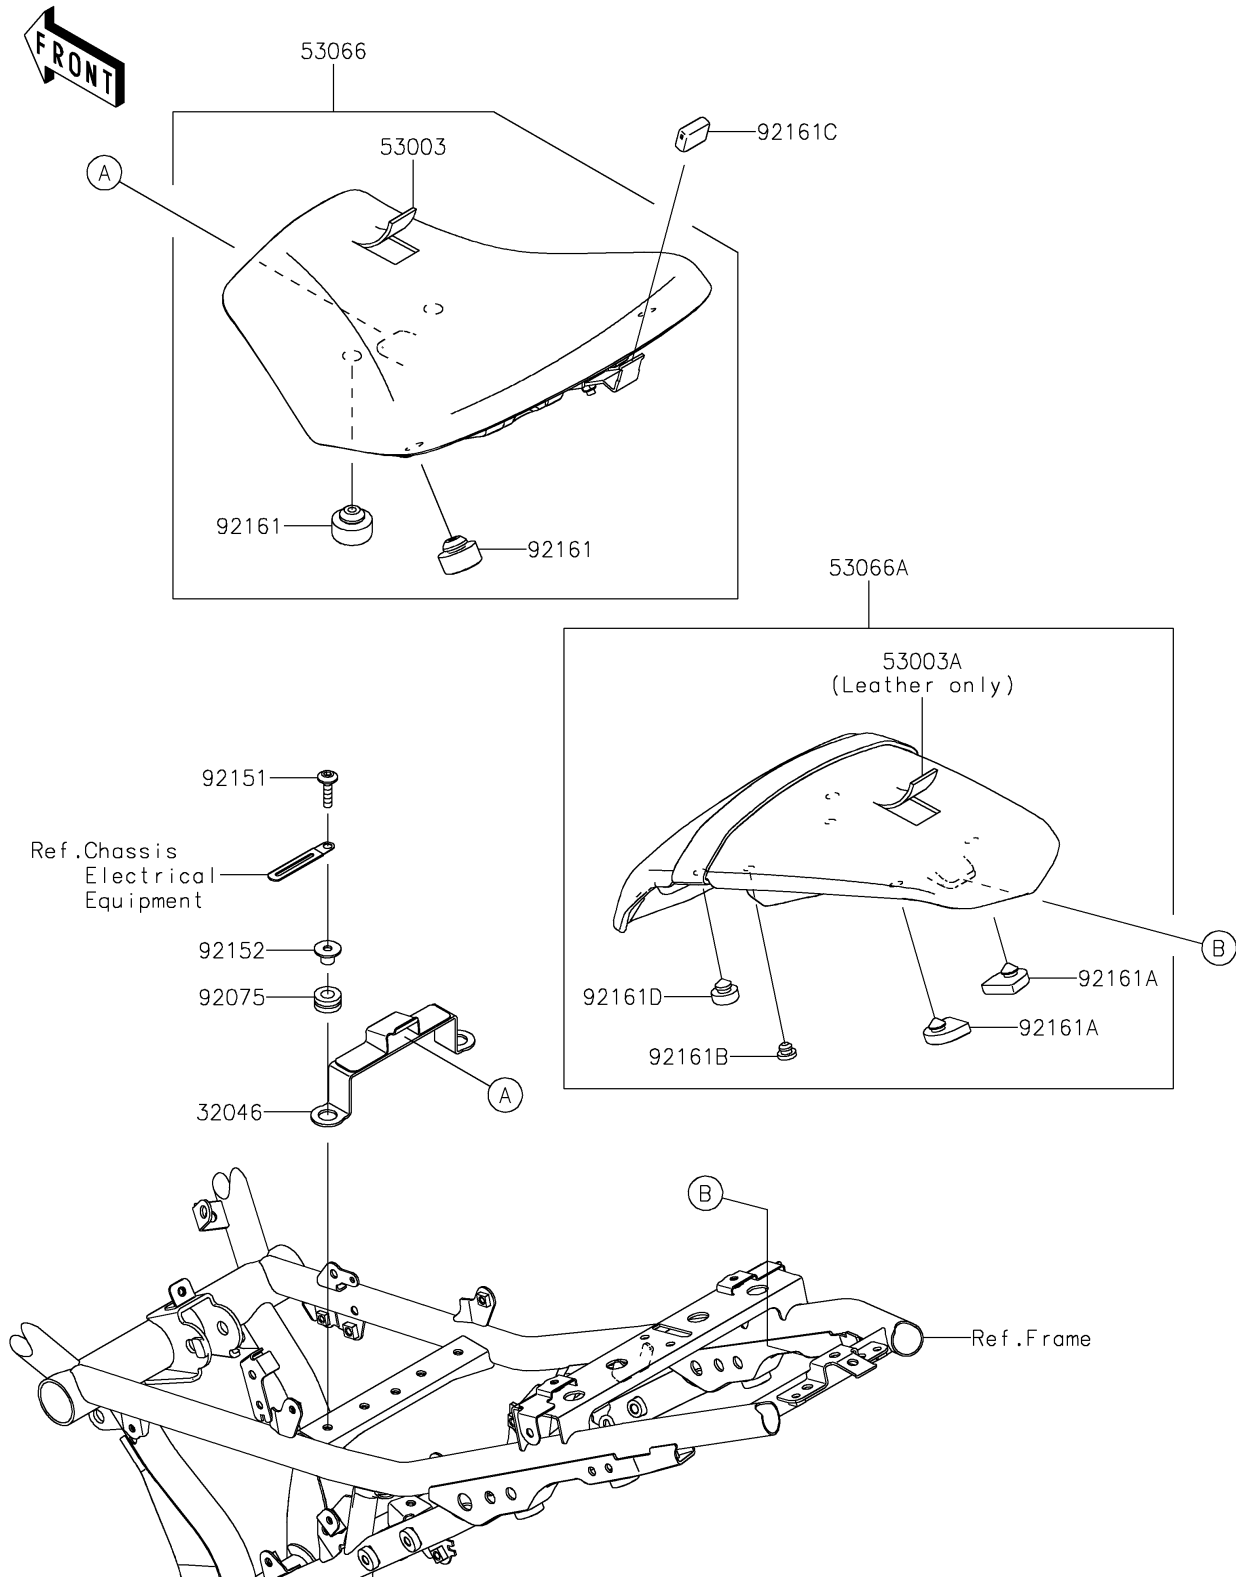

2019 NINJA® 650 ABS PARTS DIAGRAM

Seat

F2510

2019 NINJA® 650 ABS PARTS LIST

Seat

ITEM NAME	PART NUMBER	QUANTITY
BRACKET-SEAT (Ref # 32046)	32046-0394	1
LEATHER,FR SEAT,BLACK (Ref # 53003)	53003-0443-MA	1
LEATHER,RR SEAT,BLACK (Ref # 53003A)	53003-0444-MA	1
SEAT-ASSY,FR,BLACK (Ref # 53066)	53066-0557-MA	1
SEAT-ASSY,RR,BLACK+BLK (Ref # 53066A)	53066-0572-12Y	1
DAMPER (Ref # 92075)	92075-1880	1
BOLT,SOCKET,6X25 (Ref # 92151)	92151-1611	1
COLLAR,6.5X10X11.6 (Ref # 92152)	92152-2326	1
DAMPER,FR SEAT (Ref # 92161)	92161-0930	1
DAMPER,RR SEAT (Ref # 92161A)	92161-0954	1
DAMPER (Ref # 92161B)	92161-1084	1
DAMPER,SEAT BRACKET,FR (Ref # 92161C)	92161-1865	1
DAMPER,10X20X8 (Ref # 92161D)	92161-1898	1