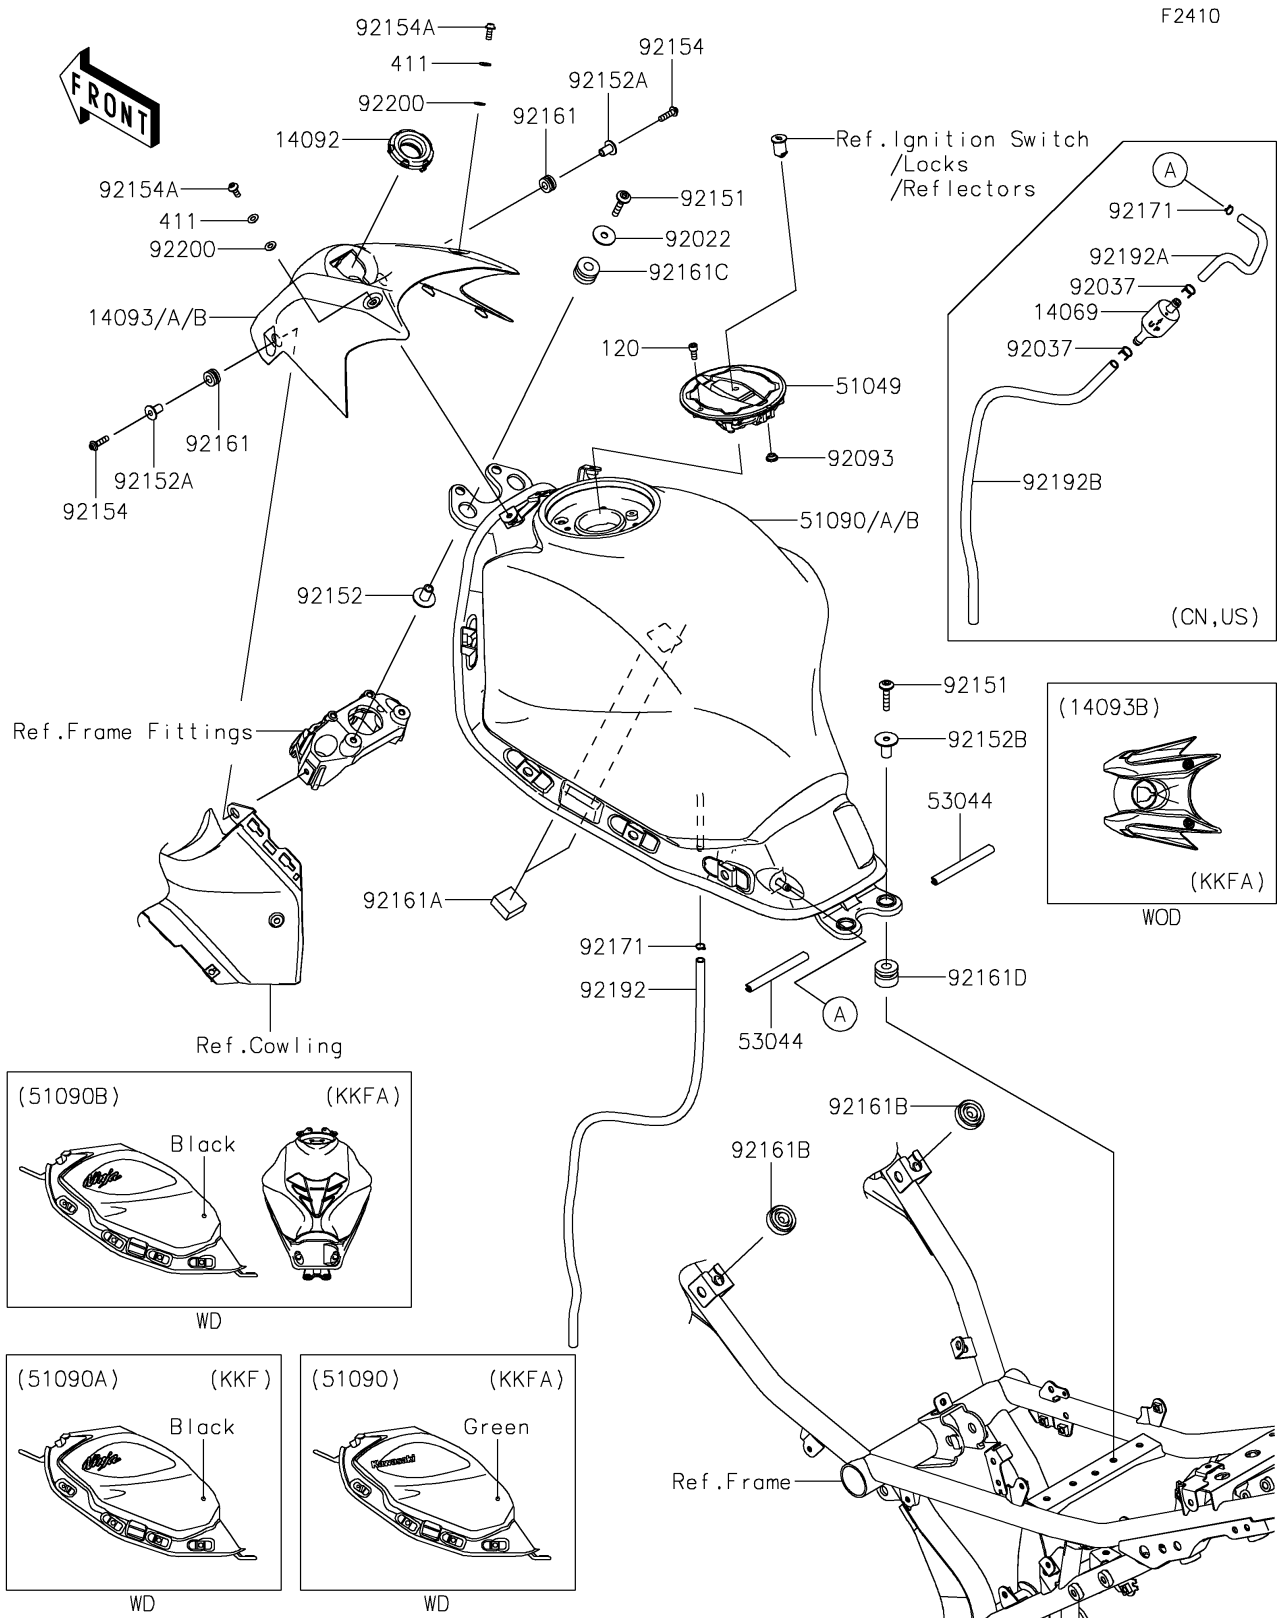

2019 NINJA® 650 ABS PARTS DIAGRAM

Fuel Tank

2019 NINJA® 650 ABS PARTS LIST

Fuel Tank

ITEM NAME	PART NUMBER	QUANTITY
BOLT-SOCKET,5X12 (Ref # 120)	120CA0512	1
BREATHER,FUEL TANK (Ref # 14069)	14069-1004	1
COVER,IGNITION SW. (Ref # 14092)	14092-1033	1
COVER,TANK,M.S.BLACK (Ref # 14093)	14093-0483-660	1
WASHER-PLAIN,5MM (Ref # 411)	411AA0500	1
CAP-TANK (Ref # 51049)	51049-0735	1
TANK-COMP-FUEL,M.S.BLACK (Ref # 51090A)	51090-5333-660	1
TRIM,L=85 (Ref # 53044)	53044-0556	1
WASHER,7X24X1.6 (Ref # 92022)	92022-228	1
CLAMP,TUBE (Ref # 92037)	92037-147	1
SEAL,FUEL TANK CAP (Ref # 92093)	92093-1030	1
BOLT,SOCKET,6X30 (Ref # 92151)	92151-1605	1
COLLAR,6.5X10X17.6 (Ref # 92152)	92152-1655	1
COLLAR,5.6X16X14.2 (Ref # 92152A)	92152-2229	1
COLLAR,6.5X10X21.1 (Ref # 92152B)	92152-2325	1
BOLT,SOCKET,5X20 (Ref # 92154)	92154-0210	1
BOLT,SOCKET,5X12 (Ref # 92154A)	92154-1421	1
DAMPER,8X16X8.6 (Ref # 92161)	92161-0685	1
DAMPER,T=13 (Ref # 92161A)	92161-0792	1
DAMPER,14X30X10 (Ref # 92161B)	92161-1368	1
DAMPER,10X24X15 (Ref # 92161C)	92161-1482	1
DAMPER,10X24X19 (Ref # 92161D)	92161-1929	1
CLAMP,8X0.7 (Ref # 92171)	92171-1973	2
TUBE,6X9X620 (Ref # 92192)	92192-1085	1
TUBE,6X9X173/35 (Ref # 92192A)	92192-1702	1
TUBE,7X10.5X480 (Ref # 92192B)	92192-1724	1
WASHER,NYLON,5.3X11.5X0.5 (Ref # 92200)	92200-0006	1