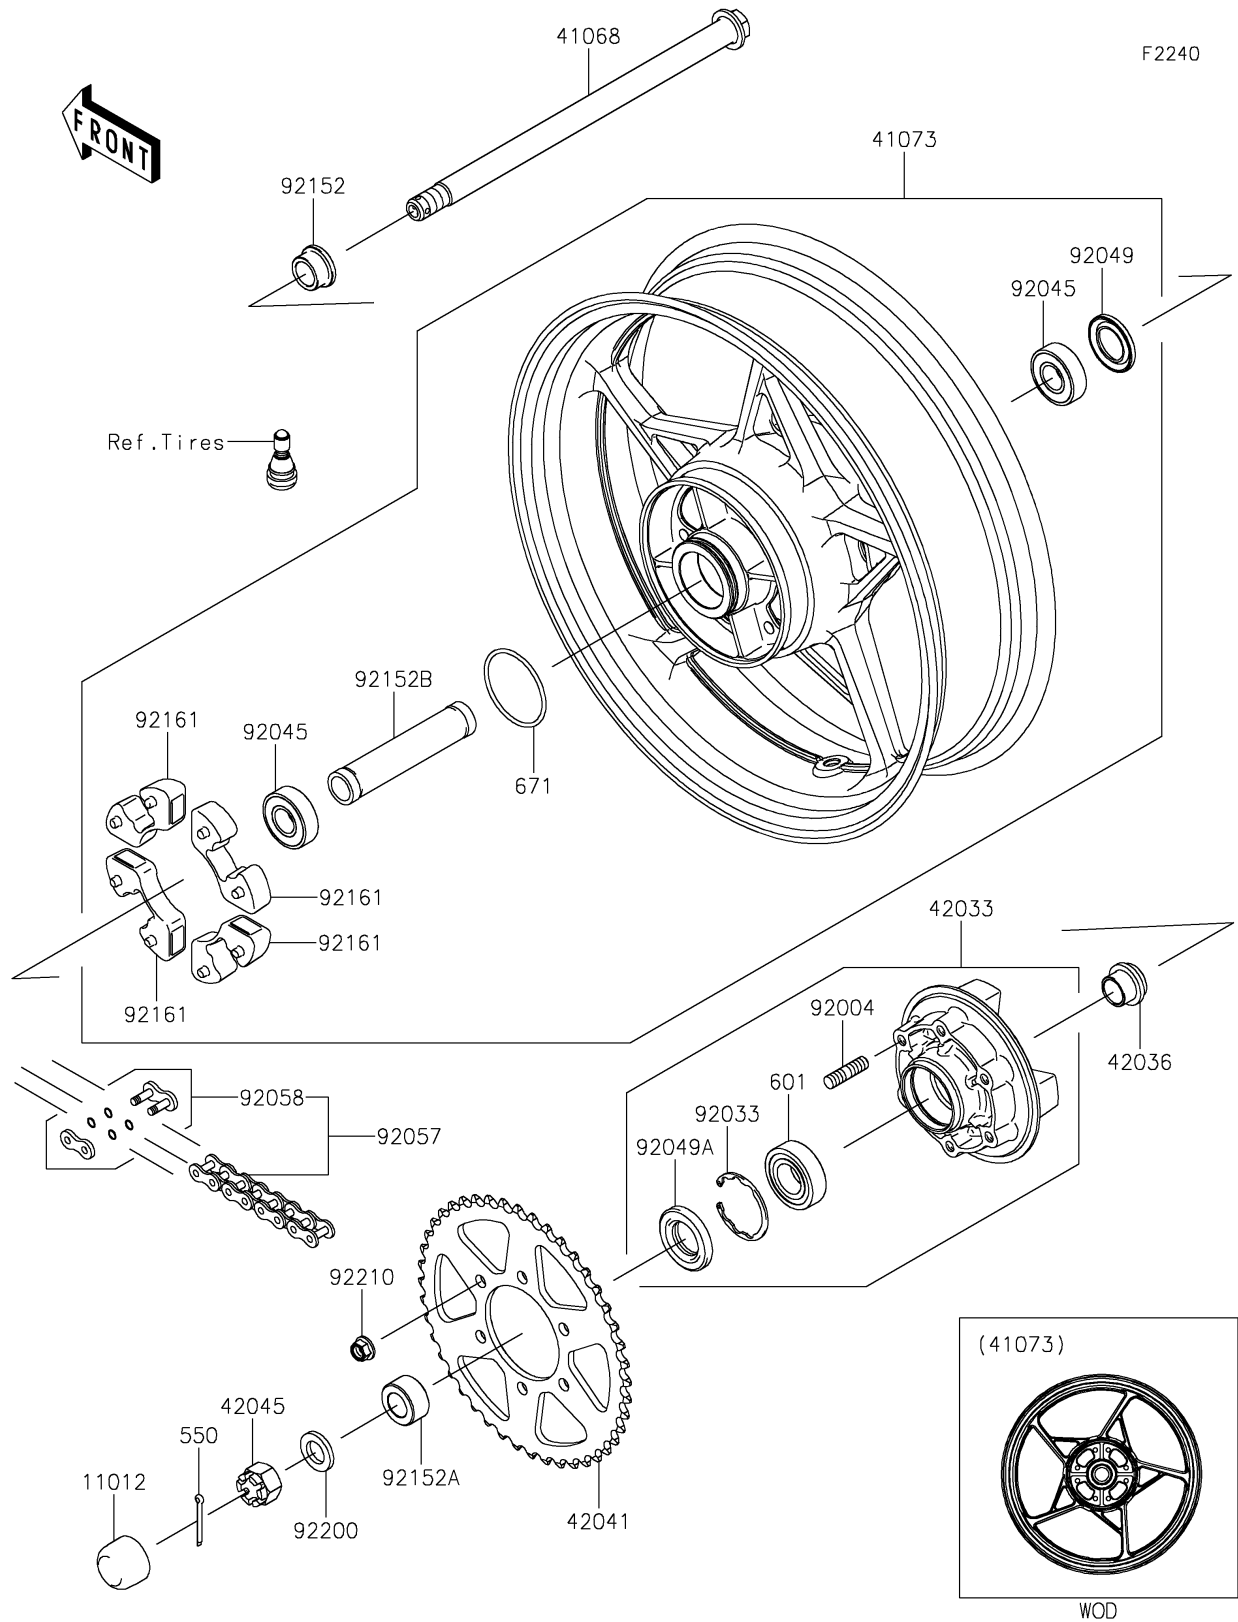

## 2019 NINJA® 650 ABS PARTS DIAGRAM

Rear Wheel/Chain

## 2019 NINJA® 650 ABS PARTS LIST

Rear Wheel/Chain

ITEM NAME	PART NUMBER	QUANTITY
CAP,AXLE NUT (Ref # 11012)	11012-1590	1
AXLE,RR,20X339.9 (Ref # 41068)	41068-0617	1
WHEEL-ASSY,RR,G.BLACK (Ref # 41073)	41073-0704-QT	1
COUPLING-ASSY,RR HUB (Ref # 42033)	42033-0570	1
SLEEVE,RR HUB,L=23 (Ref # 42036)	42036-1251	1
SPROCKET-HUB,46T (Ref # 42041)	42041-0087	1
NUT,CASTLE,18MM (Ref # 42045)	42045-018	1
PIN-COTTER,4.0X35 (Ref # 550)	550AA4035	1
BEARING-BALL (Ref # 601)	601B6205UU	1
O RING,60MM (Ref # 671)	671B2560	1
STUD,10X19 (Ref # 92004)	92004-0048	1
RING-SNAP,52MM (Ref # 92033)	92033-1043	1
BEARING-BALL,20X47X14 (Ref # 92045)	92045-0821	1
SEAL-OIL,28 47 5 (Ref # 92049)	92049-0140	1
SEAL-OIL (Ref # 92049A)	92049-1287	1
CHAIN,DRIVE,DID520VEX114L (Ref # 92057)	92057-0695	1
JOINT-CHAIN (Ref # 92058)	92058-0044	1
COLLAR,RR AXLE,RH,L=17 (Ref # 92152)	92152-0302	1
COLLAR,20X35X18 (Ref # 92152A)	92152-0751	1
COLLAR,20.2X27.2X133 (Ref # 92152B)	92152-2228	1
DAMPER,SHOCK,RR HUB (Ref # 92161)	92161-0303	1
WASHER,19X32X4 (Ref # 92200)	92200-1865	1
NUT,LOCK,FLANGED,10MM (Ref # 92210)	92210-0276	1