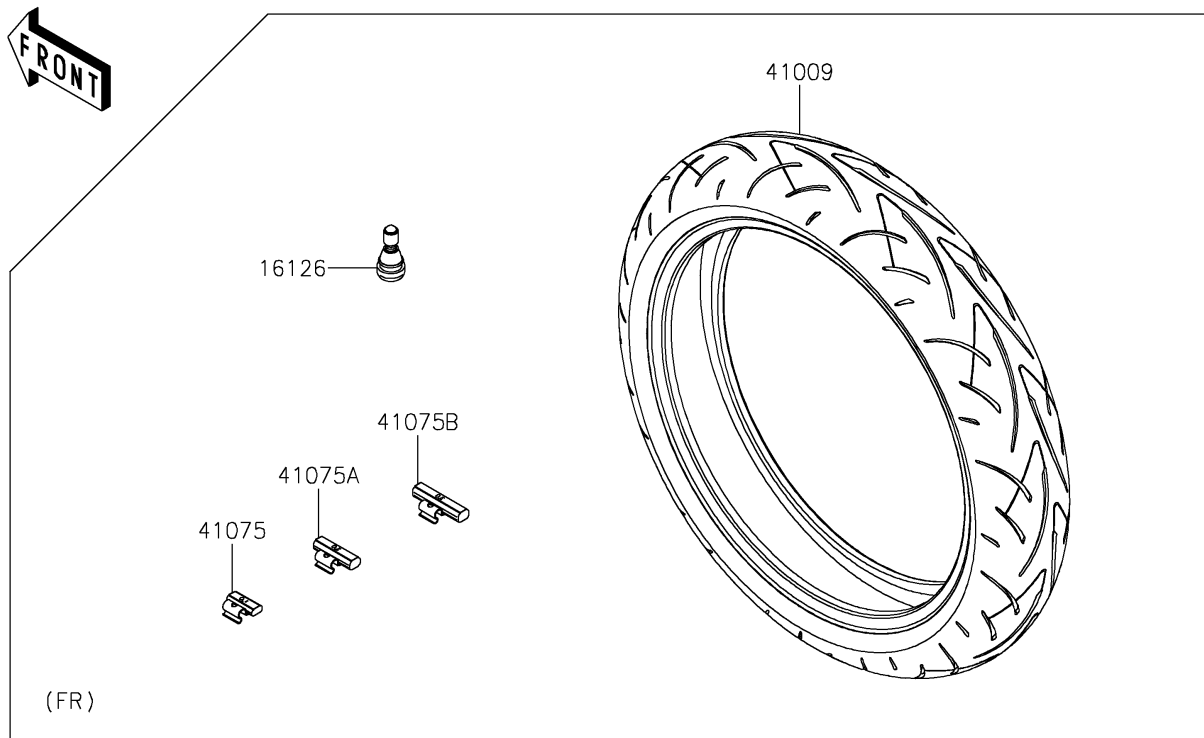

2019 NINJA® 650 ABS PARTS DIAGRAM

Tires

F2210

2019 NINJA® 650 ABS PARTS LIST

Tires

ITEM NAME	PART NUMBER	QUANTITY
VALVE,TIRE (Ref # 16126)	16126-1140	1
TIRE,FR,120/70ZR17(58W),D214F (Ref # 41009)	41009-0689	1
TIRE,RR,160/60ZR17(69W),D214 (Ref # 41009A)	41009-0690	1
BALANCER-WHEEL,10G,SILVER (Ref # 41075)	41075-0007	1
BALANCER-WHEEL,20G,SILVER (Ref # 41075A)	41075-0008	1
BALANCER-WHEEL,30G,SILVER (Ref # 41075B)	41075-0009	1