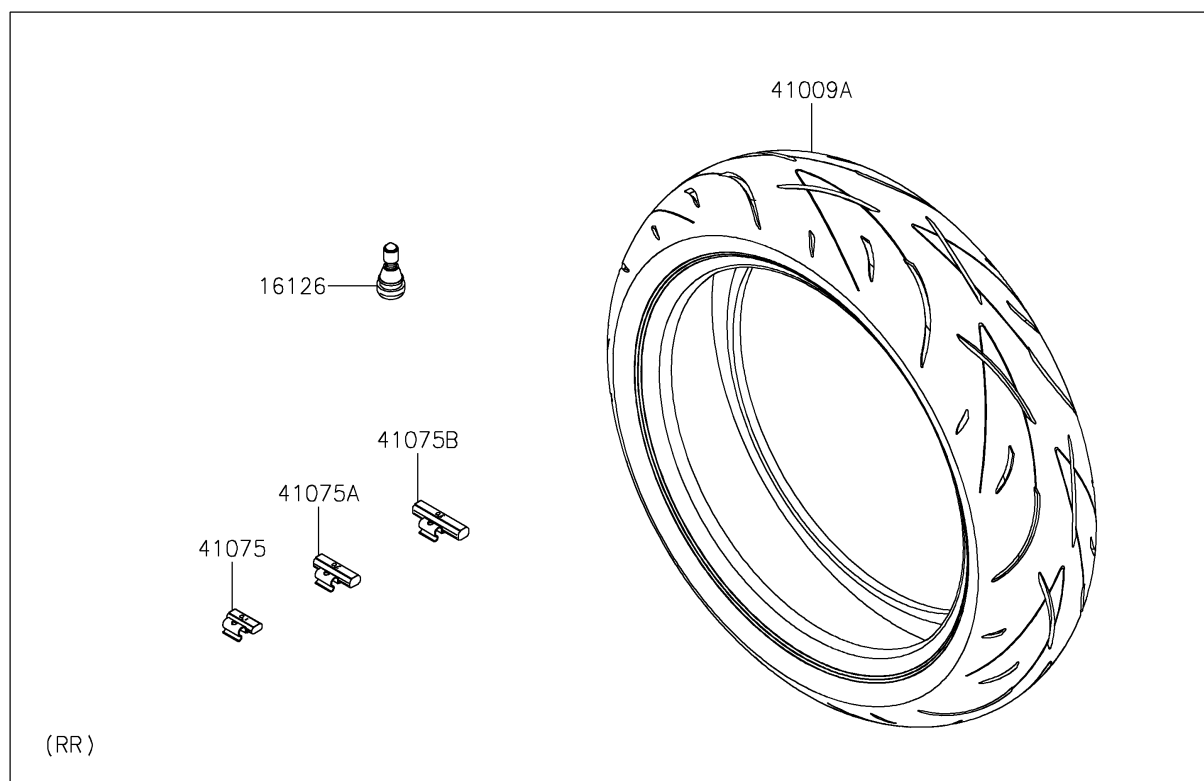

2019 NINJA® 650 ABS PARTS DIAGRAM

Tires

F2210

2019 NINJA® 650 ABS PARTS LIST

Tires

ITEM NAME	PART NUMBER	QUANTITY
VALVE,TIRE (Ref # 16126)	16126-1140	1
TIRE,FR,120/70ZR17(58W),D214F (Ref # 41009)	41009-0689	1
TIRE,RR,160/60ZR17(69W),D214 (Ref # 41009A)	41009-0690	1
BALANCER-WHEEL,10G,SILVER (Ref # 41075)	41075-0007	1
BALANCER-WHEEL,20G,SILVER (Ref # 41075A)	41075-0008	1
BALANCER-WHEEL,30G,SILVER (Ref # 41075B)	41075-0009	1