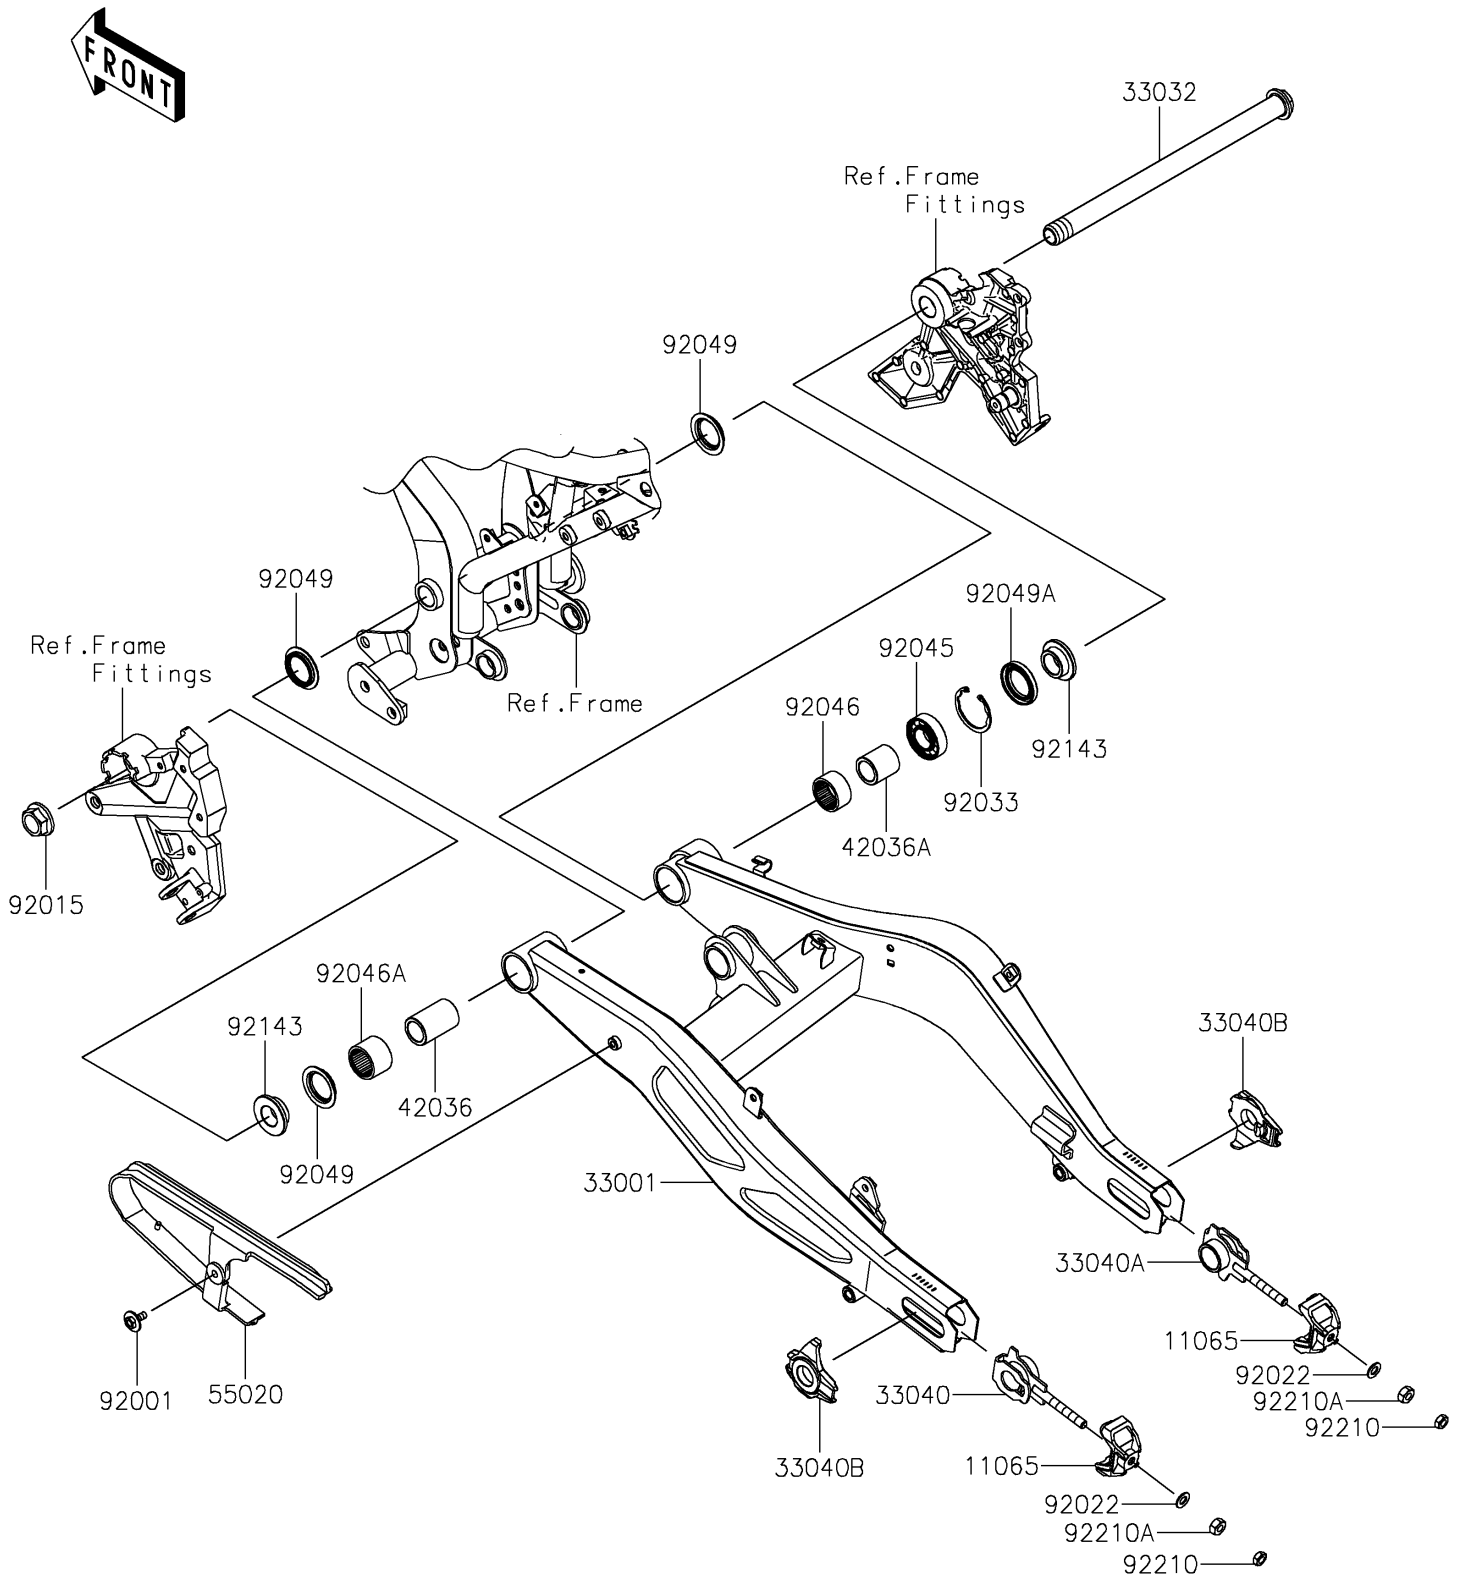

2019 NINJA® 650 ABS PARTS DIAGRAM

Swingarm

F2141

2019 NINJA® 650 ABS PARTS LIST

Swingarm

ITEM NAME	PART NUMBER	QUANTITY
CAP,F.S.BLACK (Ref # 11065)	11065-0957-18R	1
ARM-COMP-SWING,F.S.BLACK (Ref # 33001)	33001-0663-18R	1
SHAFT-SWING ARM,20X298 (Ref # 33032)	33032-0050	1
ADJUSTER-CHAIN,IN,LH (Ref # 33040)	33040-0085	1
ADJUSTER-CHAIN,IN,RH (Ref # 33040A)	33040-0086	1
ADJUSTER-CHAIN,OUTER,F.S.BLACK (Ref # 33040B)	33040-0087-18R	1
SLEEVE,20.1X28X43.5 (Ref # 42036)	42036-0785	1
SLEEVE,20.1X28X29.5 (Ref # 42036A)	42036-0786	1
GUARD,CHAIN (Ref # 55020)	55020-1959	1
BOLT,6X16 (Ref # 92001)	92001-1950	1
NUT,FLANGED,20MM (Ref # 92015)	92015-1724	1
WASHER,8.5X16X1.2 (Ref # 92022)	92022-1582	1
RING-SNAP,42MM (Ref # 92033)	92033-1041	1
BEARING-BALL,6004UL11 (Ref # 92045)	92045-0017	1
BEARING-NEEDLE,7E-HVS 28X34X17 (Ref # 92046)	92046-0008	1
BEARING-NEEDLE,BM2824 (Ref # 92046A)	92046-1202	1
SEAL-OIL (Ref # 92049)	92049-0132	1
SEAL-OIL (Ref # 92049A)	92049-0138	1
COLLAR,SWING ARM,RH,L=12.5 (Ref # 92143)	92143-1727	1
NUT,8MM (Ref # 92210)	92210-0116	1
NUT,8MM (Ref # 92210A)	92210-0117	1