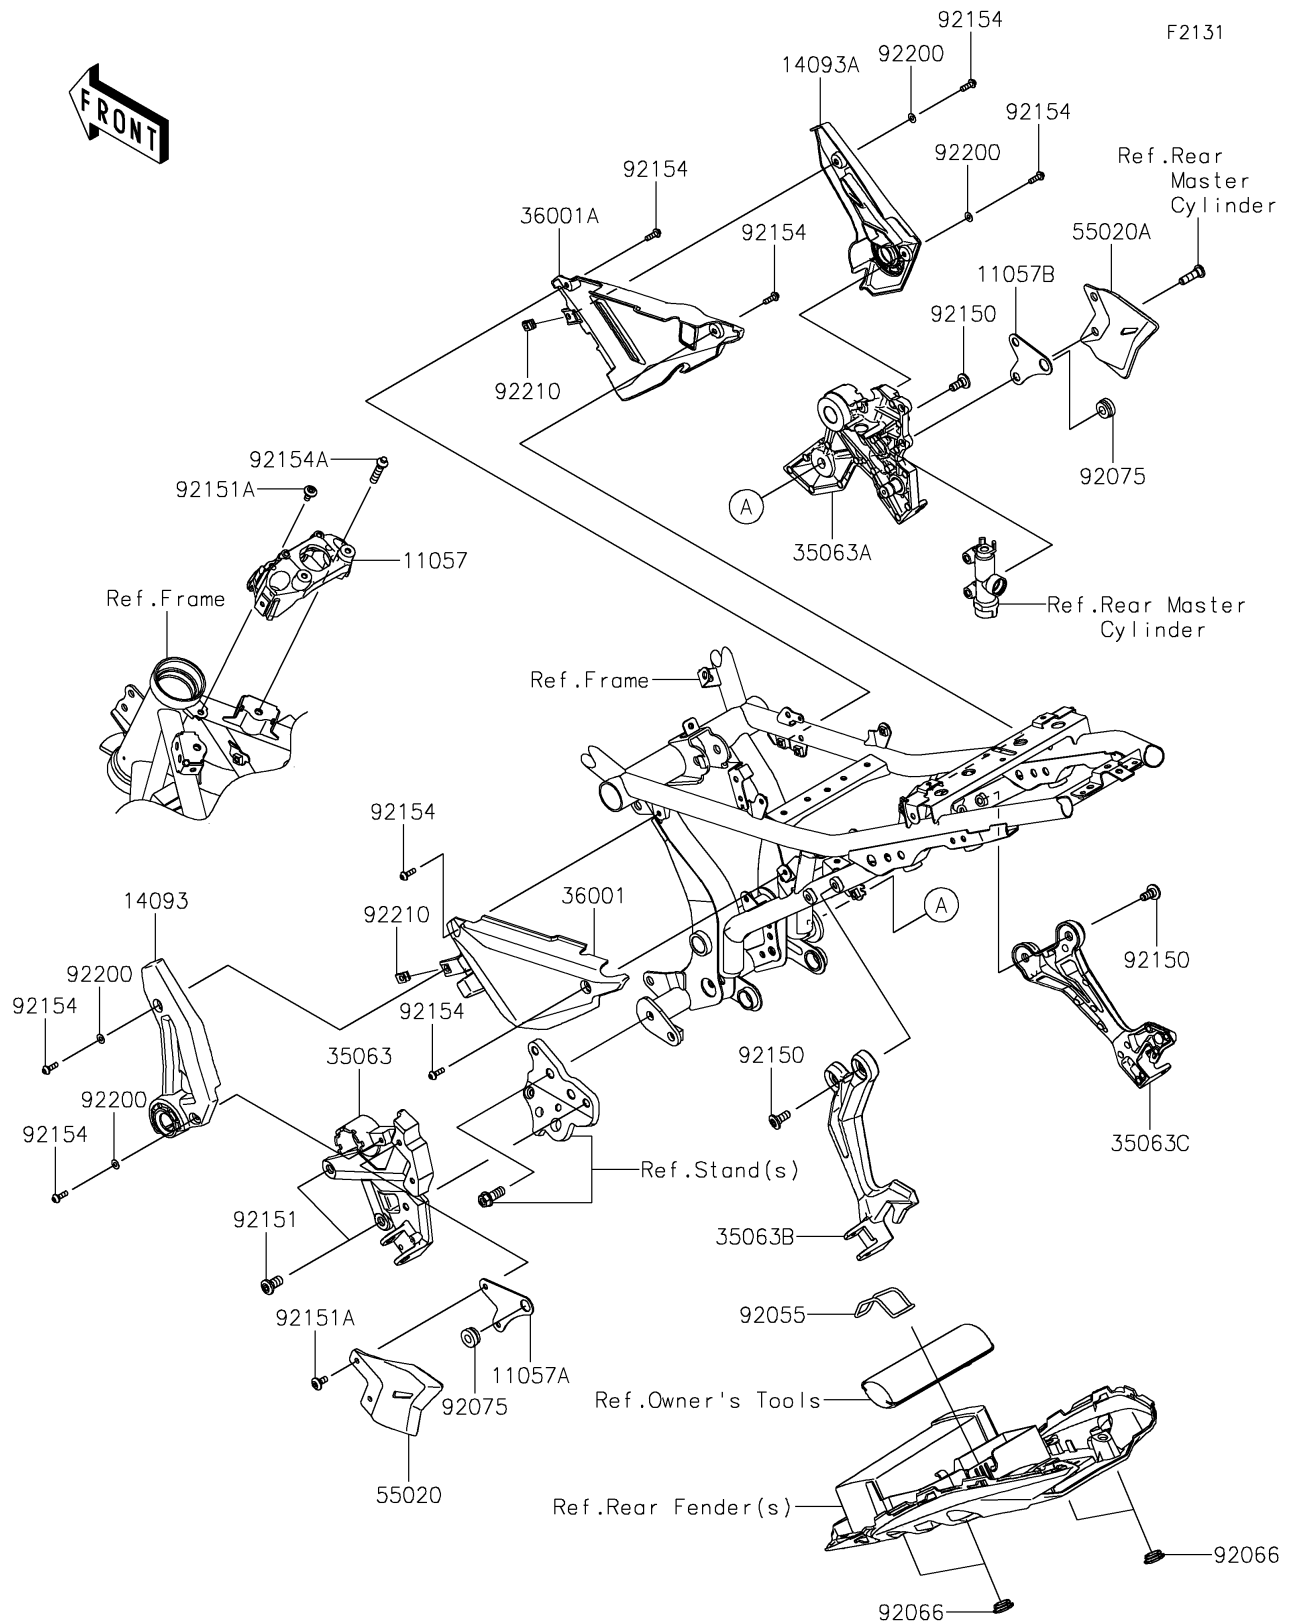

2019 NINJA® 650 ABS PARTS DIAGRAM

Frame Fittings

2019 NINJA® 650 ABS PARTS LIST

Frame Fittings

ITEM NAME	PART NUMBER	QUANTITY
BRACKET,IG. SWITCH (Ref # 11057)	11057-0079	1
BRACKET,STEP STAY,LH (Ref # 11057A)	11057-0476	1
BRACKET,STEP STAY,RH (Ref # 11057B)	11057-0477	1
COVER,STEP,LH,F.S.BLACK (Ref # 14093)	14093-0480-18T	1
COVER,STEP,RH,F.S.BLACK (Ref # 14093A)	14093-0623-18T	1
STAY,STEP,FR,LH,F.S.BLACK (Ref # 35063)	35063-1348-18R	1
STAY,STEP,FR,RH,F.S.BLACK (Ref # 35063A)	35063-1349-18R	1
STAY,STEP,RR,LH,F.S.BLACK (Ref # 35063B)	35063-1350-18R	1
STAY,STEP,RR,RH,F.S.BLACK (Ref # 35063C)	35063-1351-18R	1
COVER-SIDE,LH (Ref # 36001)	36001-0642	1
COVER-SIDE,RH (Ref # 36001A)	36001-0643	1
GUARD,HEEL,LH (Ref # 55020)	55020-1956	1
GUARD,HEEL,RH (Ref # 55020A)	55020-1957	1
RING-O,62.6X3.5 (Ref # 92055)	92055-0873	1
PLUG (Ref # 92066)	92066-0096	1
DAMPER (Ref # 92075)	92075-277	1
BOLT,SOCKET,8X20 (Ref # 92150)	92150-1760	1
BOLT,SOCKET,10X20 (Ref # 92151)	92151-1557	1
BOLT,SOCKET,6X14 (Ref # 92151A)	92151-1654	1
BOLT,SOCKET,5X16 (Ref # 92154)	92154-0209	1
BOLT,TORX,8X35 (Ref # 92154A)	92154-0730	1
WASHER,NYLONE,5.3X11.5X0.5 (Ref # 92200)	92200-0006	1
NUT,PLATE,5MM (Ref # 92210)	92210-0935	1