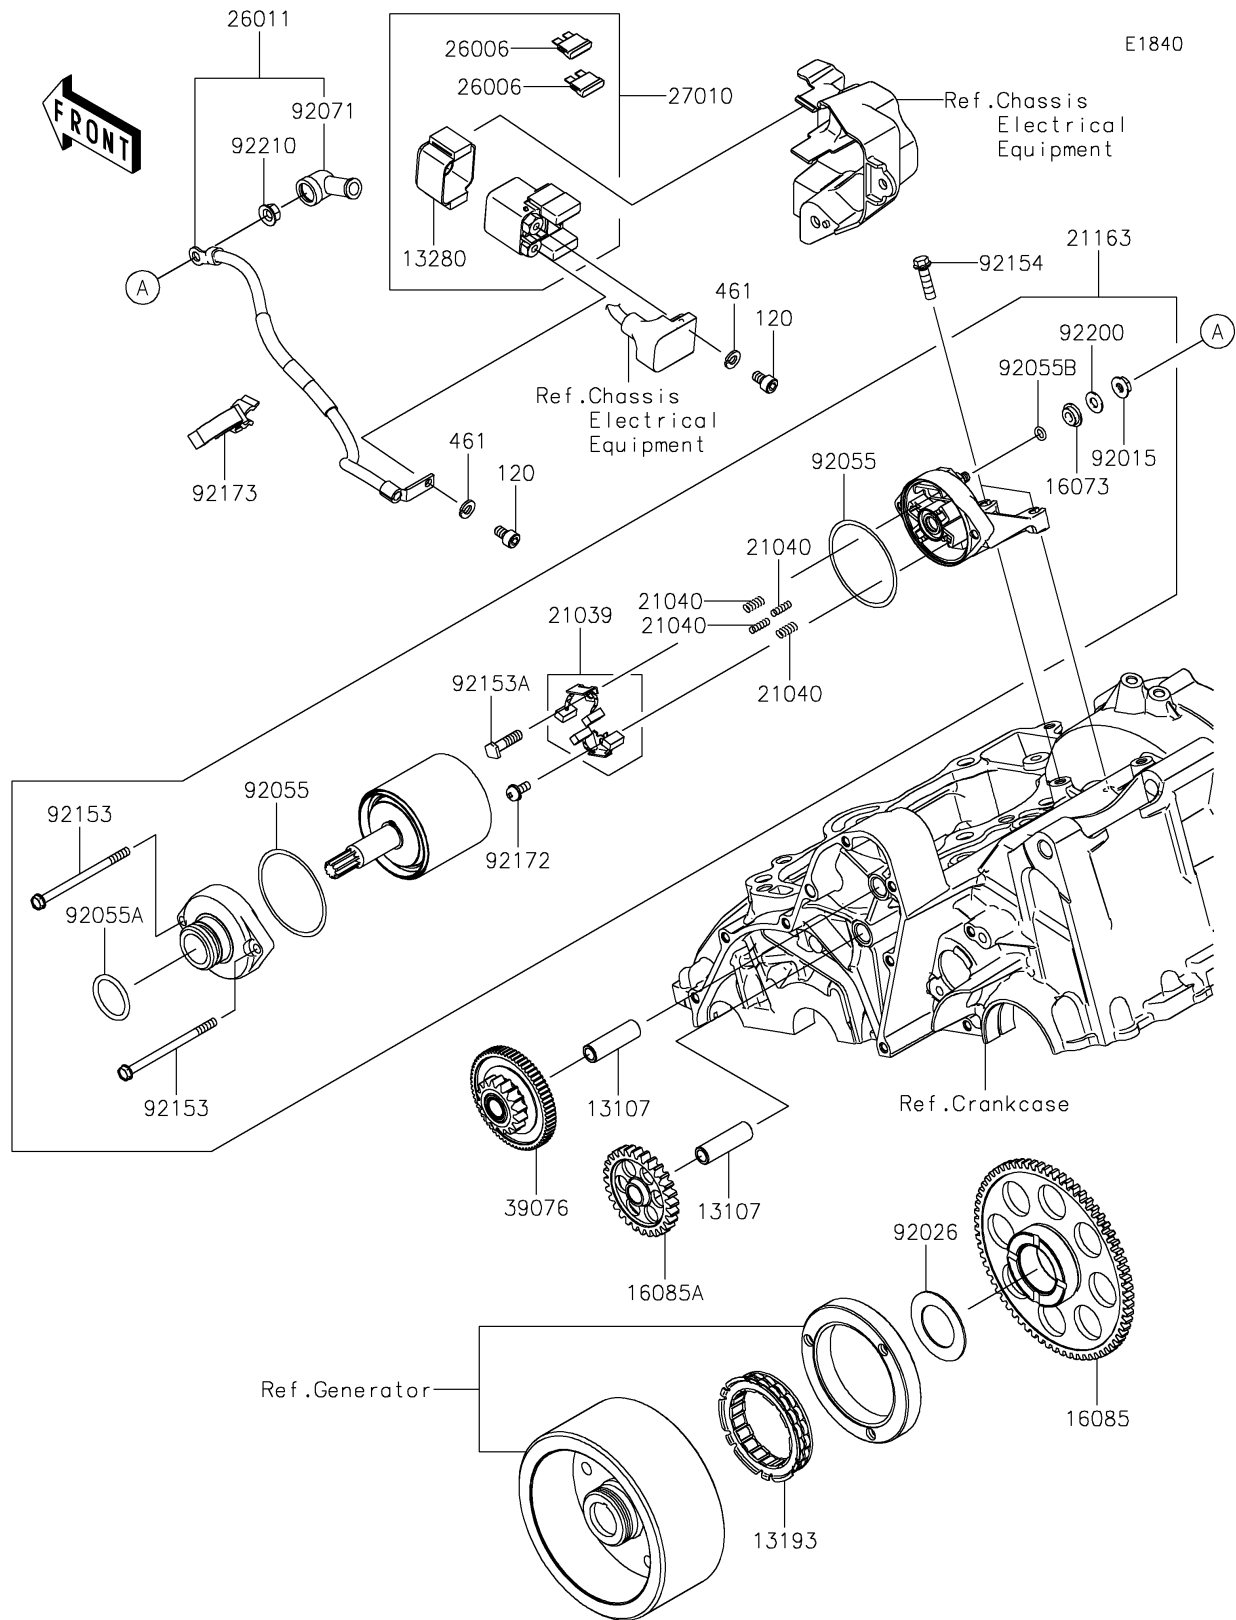

2019 NINJA® 650 ABS PARTS DIAGRAM

Starter Motor

2019 NINJA® 650 ABS PARTS LIST

Starter Motor

ITEM NAME	PART NUMBER	QUANTITY
BOLT-SOCKET,6X10 (Ref # 120)	120CB0610	1
SHAFT,IDLE GEAR (Ref # 13107)	13107-1106	1
CLUTCH-ASSY-ONEWAY (Ref # 13193)	13193-0006	1
HOLDER (Ref # 13280)	13280-0710	1
INSULATOR (Ref # 16073)	16073-0053	1
GEAR,67T (Ref # 16085)	16085-0076	1
GEAR,IDLE,28T (Ref # 16085A)	16085-0664	1
BRUSH,CARBON (Ref # 21039)	21039-0004	1
SPRING-BRUSH (Ref # 21040)	21040-0003	1
STARTER-ELECTRIC (Ref # 21163)	21163-0746	1
FUSE,BLADE,30A,GREEN (Ref # 26006)	26006-1006	1
WIRE-LEAD (Ref # 26011)	26011-0939	1
SWITCH,MAGNETIC (Ref # 27010)	27010-0709	1
LIMITER,16T&66T (Ref # 39076)	39076-0034	1
WASHER-SPRING,6MM (Ref # 461)	461DB0600	1
NUT,STARTER MOTOR (Ref # 92015)	92015-1476	1
SPACER,29.1X47.5X1.2 (Ref # 92026)	92026-087	1
RING-O (Ref # 92055)	92055-0136	1
RING-O (Ref # 92055A)	92055-1276	1
RING-O,4.5X2.0 (Ref # 92055B)	92055-1370	1
GROMMET (Ref # 92071)	92071-0024	1
BOLT (Ref # 92153)	92153-1850	1
BOLT (Ref # 92153A)	92153-1866	1
BOLT,FLANGED,6X22 (Ref # 92154)	92154-0504	1
SCREW (Ref # 92172)	92172-0334	1
CLAMP (Ref # 92173)	92173-1691	1
WASHER (Ref # 92200)	92200-0386	1
NUT,6MM (Ref # 92210)	92210-0188	1