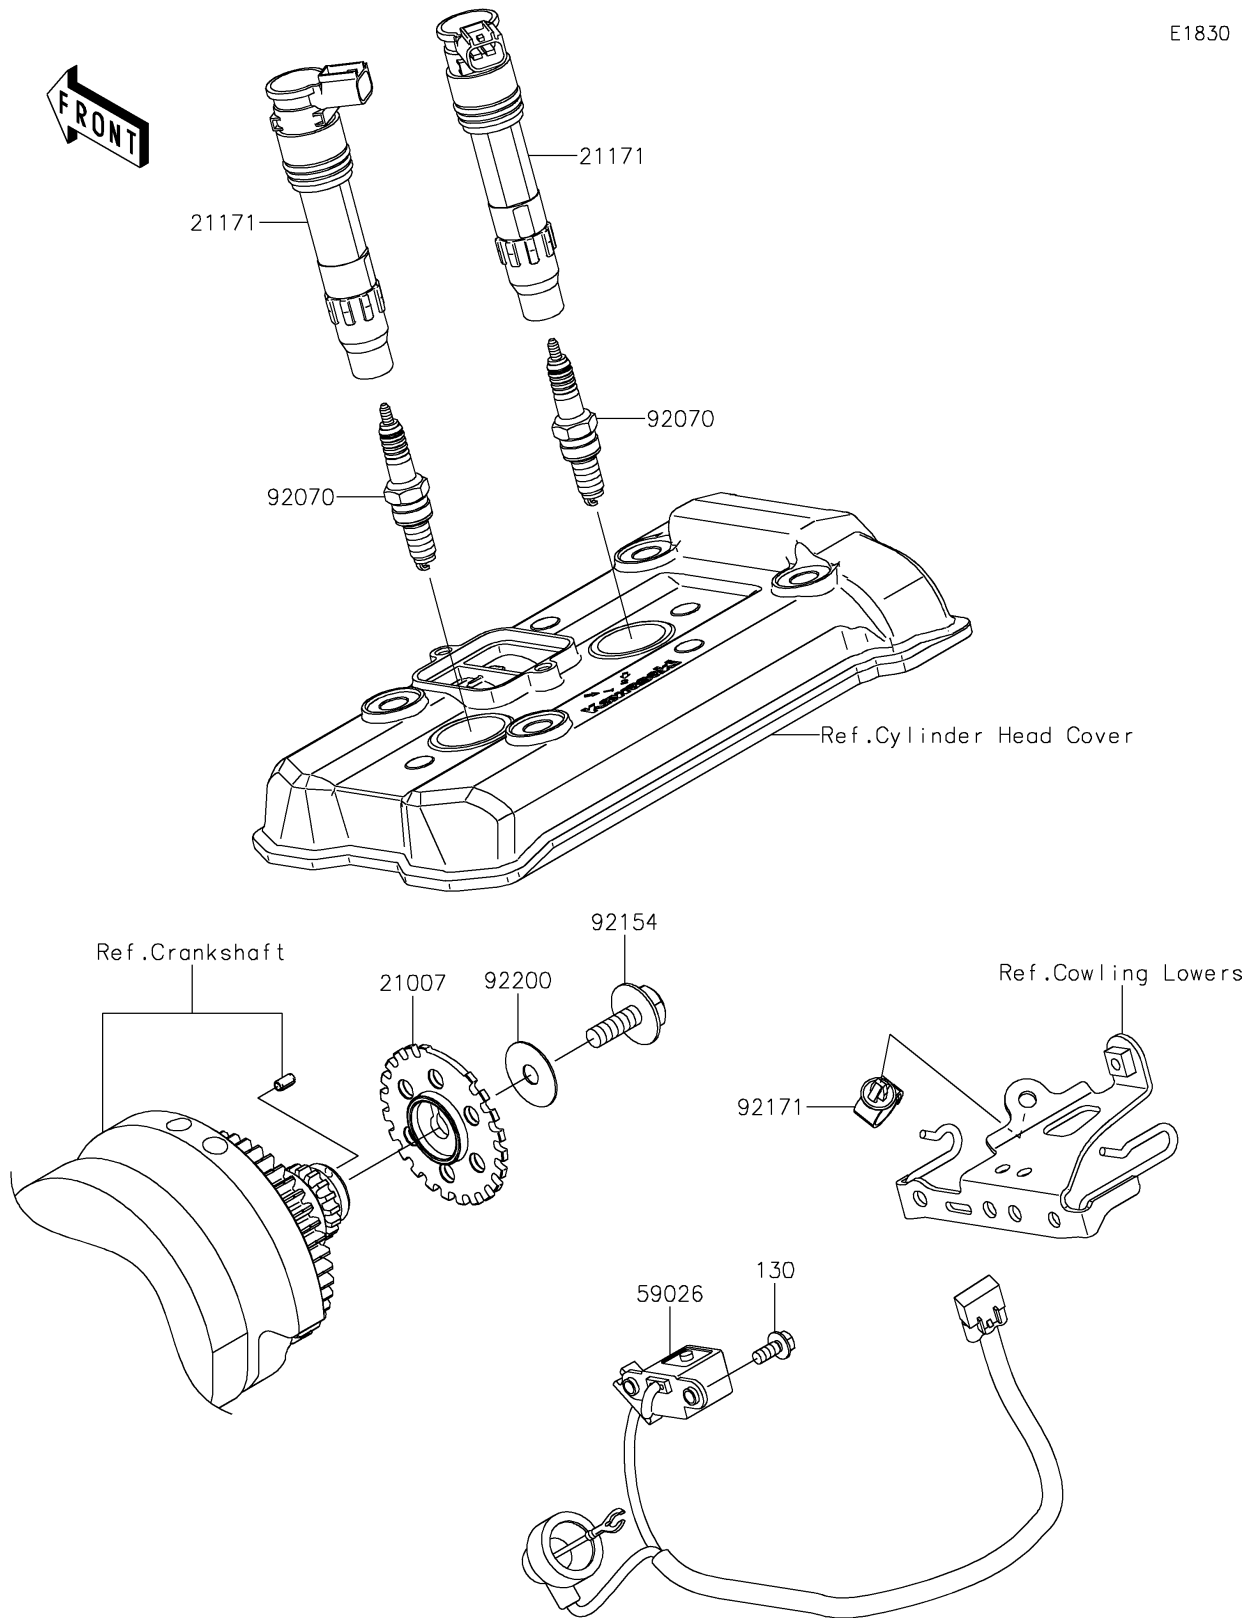

2019 NINJA® 650 ABS PARTS DIAGRAM

Ignition System

E1830

2019 NINJA® 650 ABS PARTS LIST

Ignition System

ITEM NAME	PART NUMBER	QUANTITY
BOLT-FLANGED,5X12 (Ref # 130)	130BA0512	1
ROTOR,PULSING (Ref # 21007)	21007-0053	1
COIL-ASSY-IGNITION (Ref # 21171)	21171-0033	1
COIL-PULSING (Ref # 59026)	59026-0045	1
PLUG-SPARK,CR9EIA(NGK) (Ref # 92070)	92070-0014	1
BOLT,FLANGED,8X23 (Ref # 92154)	92154-0187	1
CLAMP,13MM DIA. (Ref # 92171)	92171-1415	1
WASHER,8.5X28X0.8 (Ref # 92200)	92200-0274	1