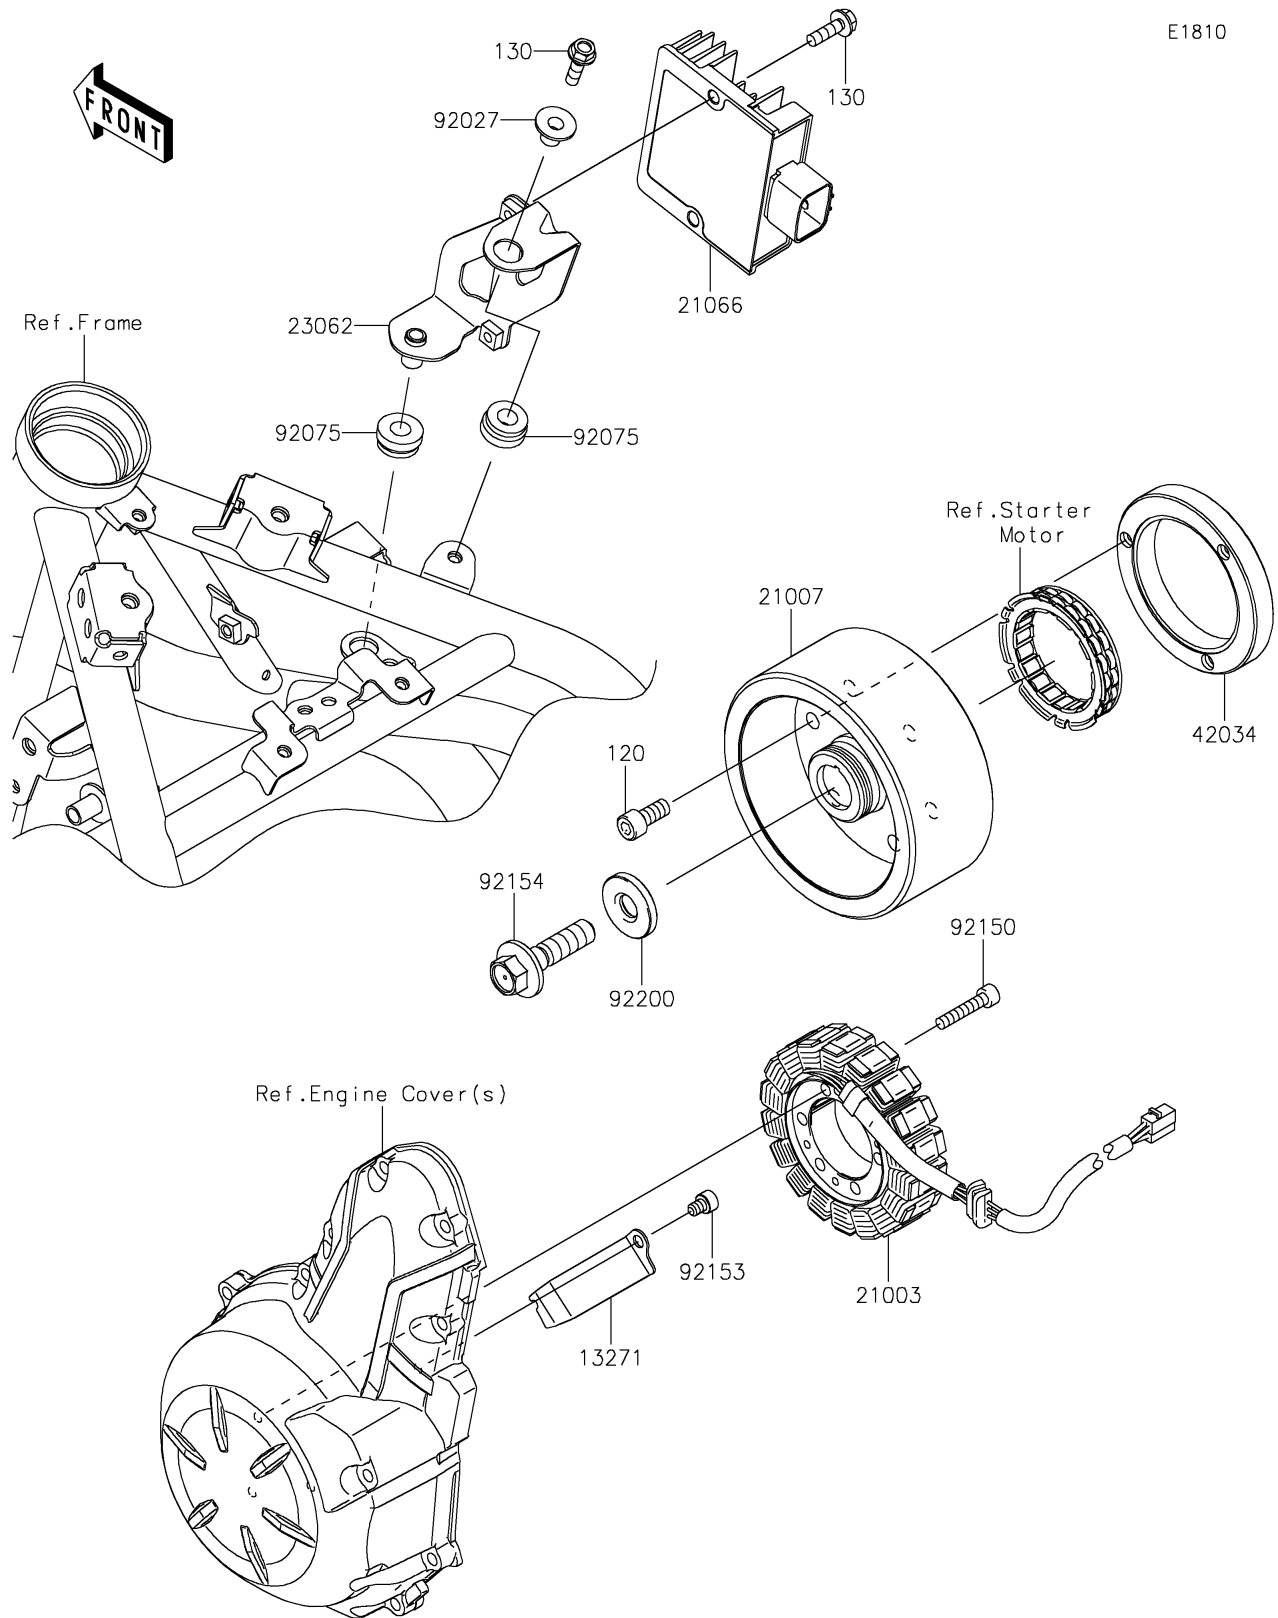

2019 NINJA® 650 ABS PARTS DIAGRAM

Generator

2019 NINJA® 650 ABS PARTS LIST

Generator

ITEM NAME	PART NUMBER	QUANTITY
BOLT-SOCKET,8X18 (Ref # 120)	120CA0818	1
BOLT-FLANGED,6X20 (Ref # 130)	130BA0620	1
PLATE (Ref # 13271)	13271-0952	1
STATOR (Ref # 21003)	21003-0164	1
ROTOR (Ref # 21007)	21007-0601	1
REGULATOR-VOLTAGE (Ref # 21066)	21066-0750	1
BRACKET-COMP,REGULATOR (Ref # 23062)	23062-0906	1
COUPLING (Ref # 42034)	42034-1143	1
COLLAR,FLANGED,L=12.1,BLACK (Ref # 92027)	92027-1651	1
DAMPER (Ref # 92075)	92075-277	1
BOLT,SOCKET,6X30 (Ref # 92150)	92150-1433	1
BOLT,SOCKET,6X8 (Ref # 92153)	92153-1414	1
BOLT,FLANGED,12X45 (Ref # 92154)	92154-1812	1
WASHER,12X33X5 (Ref # 92200)	92200-0220	1