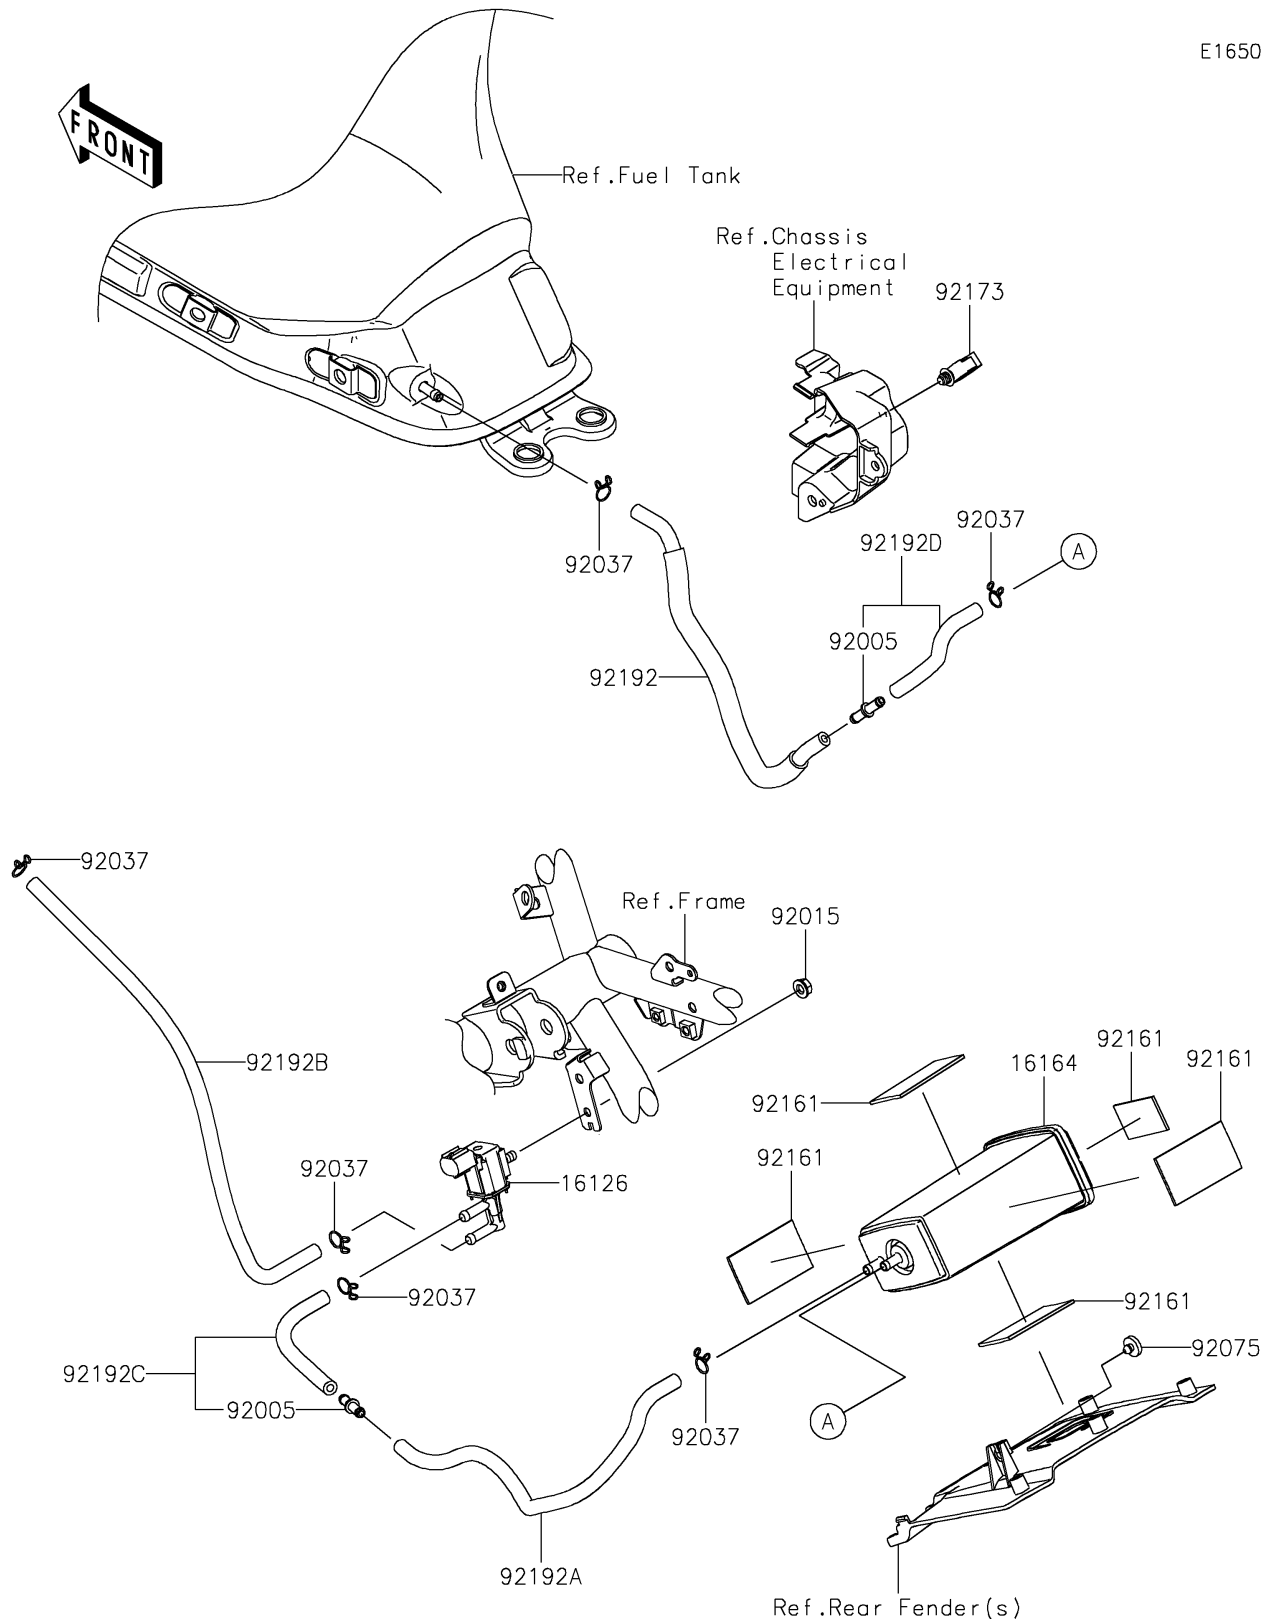

## 2019 NINJA® 650 ABS PARTS DIAGRAM

Fuel Evaporative System(CA)

E1650

## 2019 NINJA® 650 ABS PARTS LIST

Fuel Evaporative System(CA)

ITEM NAME	PART NUMBER	QUANTITY
VALVE,SOLENOID (Ref # 16126)	16126-0705	1
CANISTER (Ref # 16164)	16164-0012	1
FITTING (Ref # 92005)	92005-0721	1
NUT,FLANGED,6MM (Ref # 92015)	92015-1367	1
CLAMP,TUBE (Ref # 92037)	92037-147	1
DAMPER,BOOST SENSOR (Ref # 92075)	92075-2113	1
DAMPER (Ref # 92161)	92161-1883	1
CLAMP,HOLDER CLIP (Ref # 92173)	92173-0868	1
TUBE,TANK-FITTING (Ref # 92192)	92192-1659	1
TUBE,CANISTER-FITTING (Ref # 92192A)	92192-1660	1
TUBE,VALVE-THROTTLE BODY (Ref # 92192B)	92192-1661	1
TUBE,VALVE-FITTING (Ref # 92192C)	92192-1700	1
TUBE,CANISTER-FITTING (Ref # 92192D)	92192-1701	1