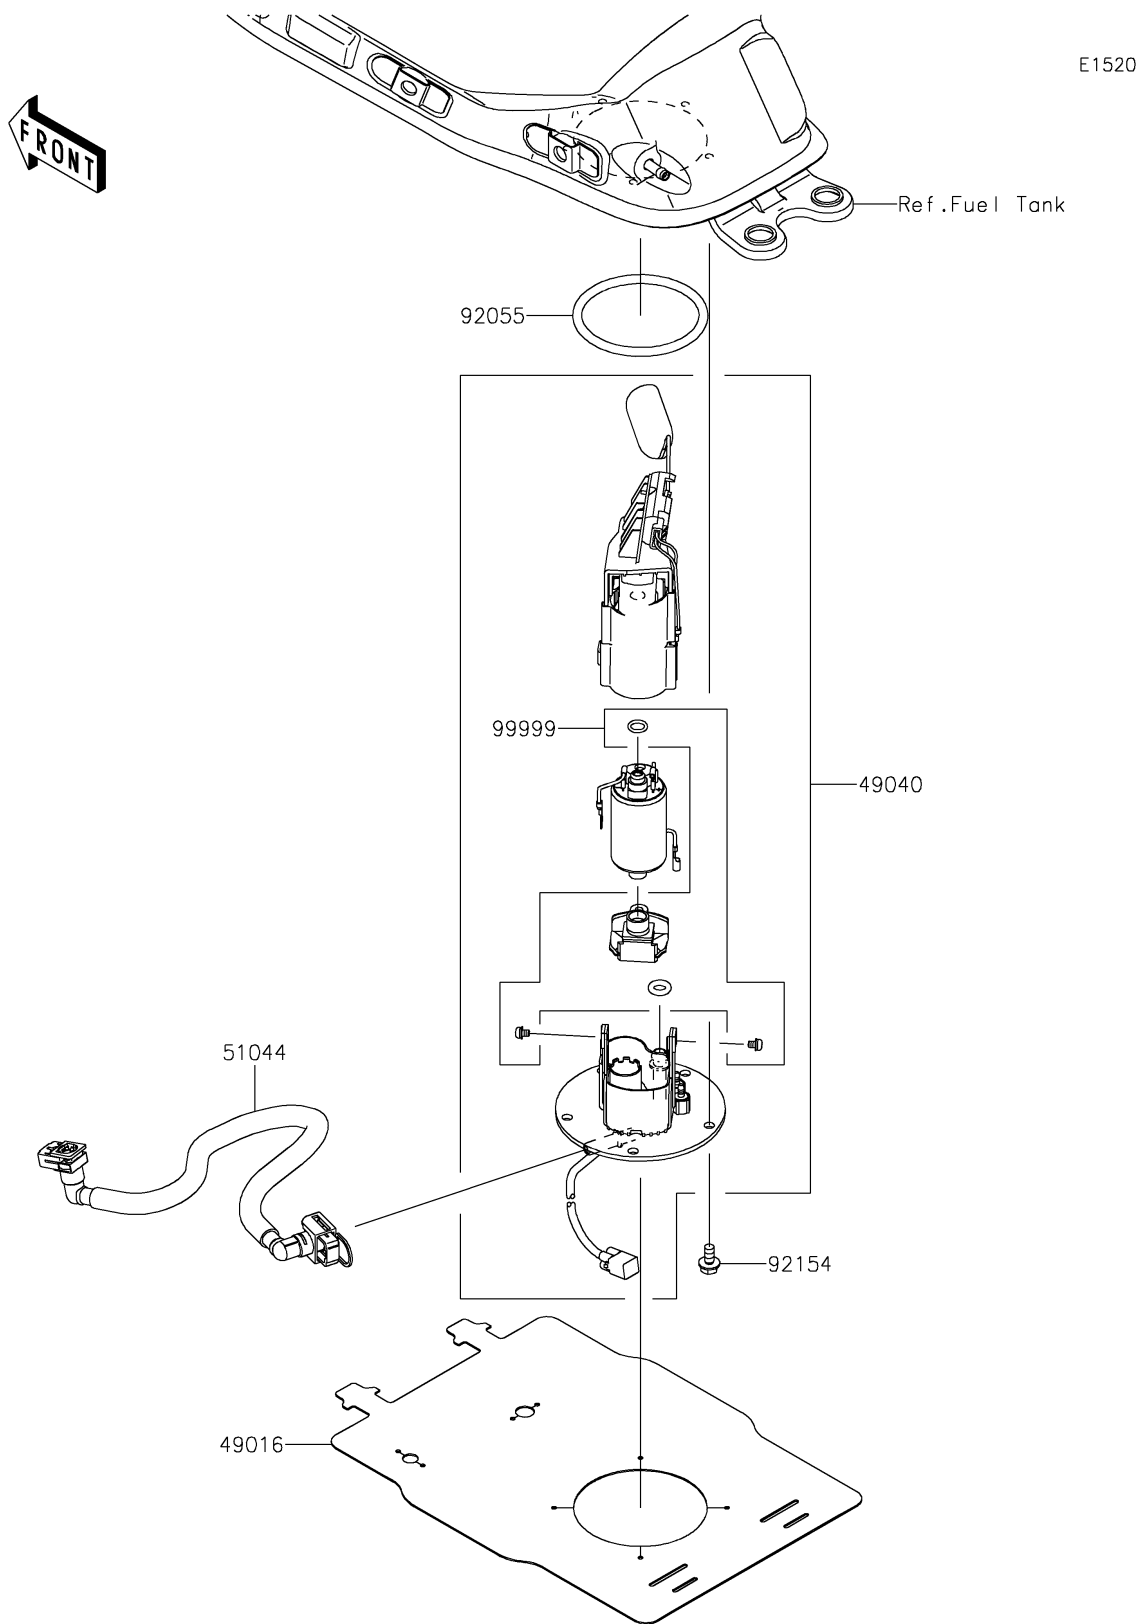

2019 NINJA® 650 ABS PARTS DIAGRAM

Fuel Pump

2019 NINJA® 650 ABS PARTS LIST

Fuel Pump

ITEM NAME	PART NUMBER	QUANTITY
COVER-SEAL (Ref # 49016)	49016-0641	1
PUMP-FUEL (Ref # 49040)	49040-0754	1
TUBE-ASSY,FUEL (Ref # 51044)	51044-0847	1
RING-O,74.6X5.7 (Ref # 92055)	92055-0728	1
BOLT,FLANGED,6X12 (Ref # 92154)	92154-2335	1
KIT,FUEL FILTER (Ref # 99999)	99999-0525	1