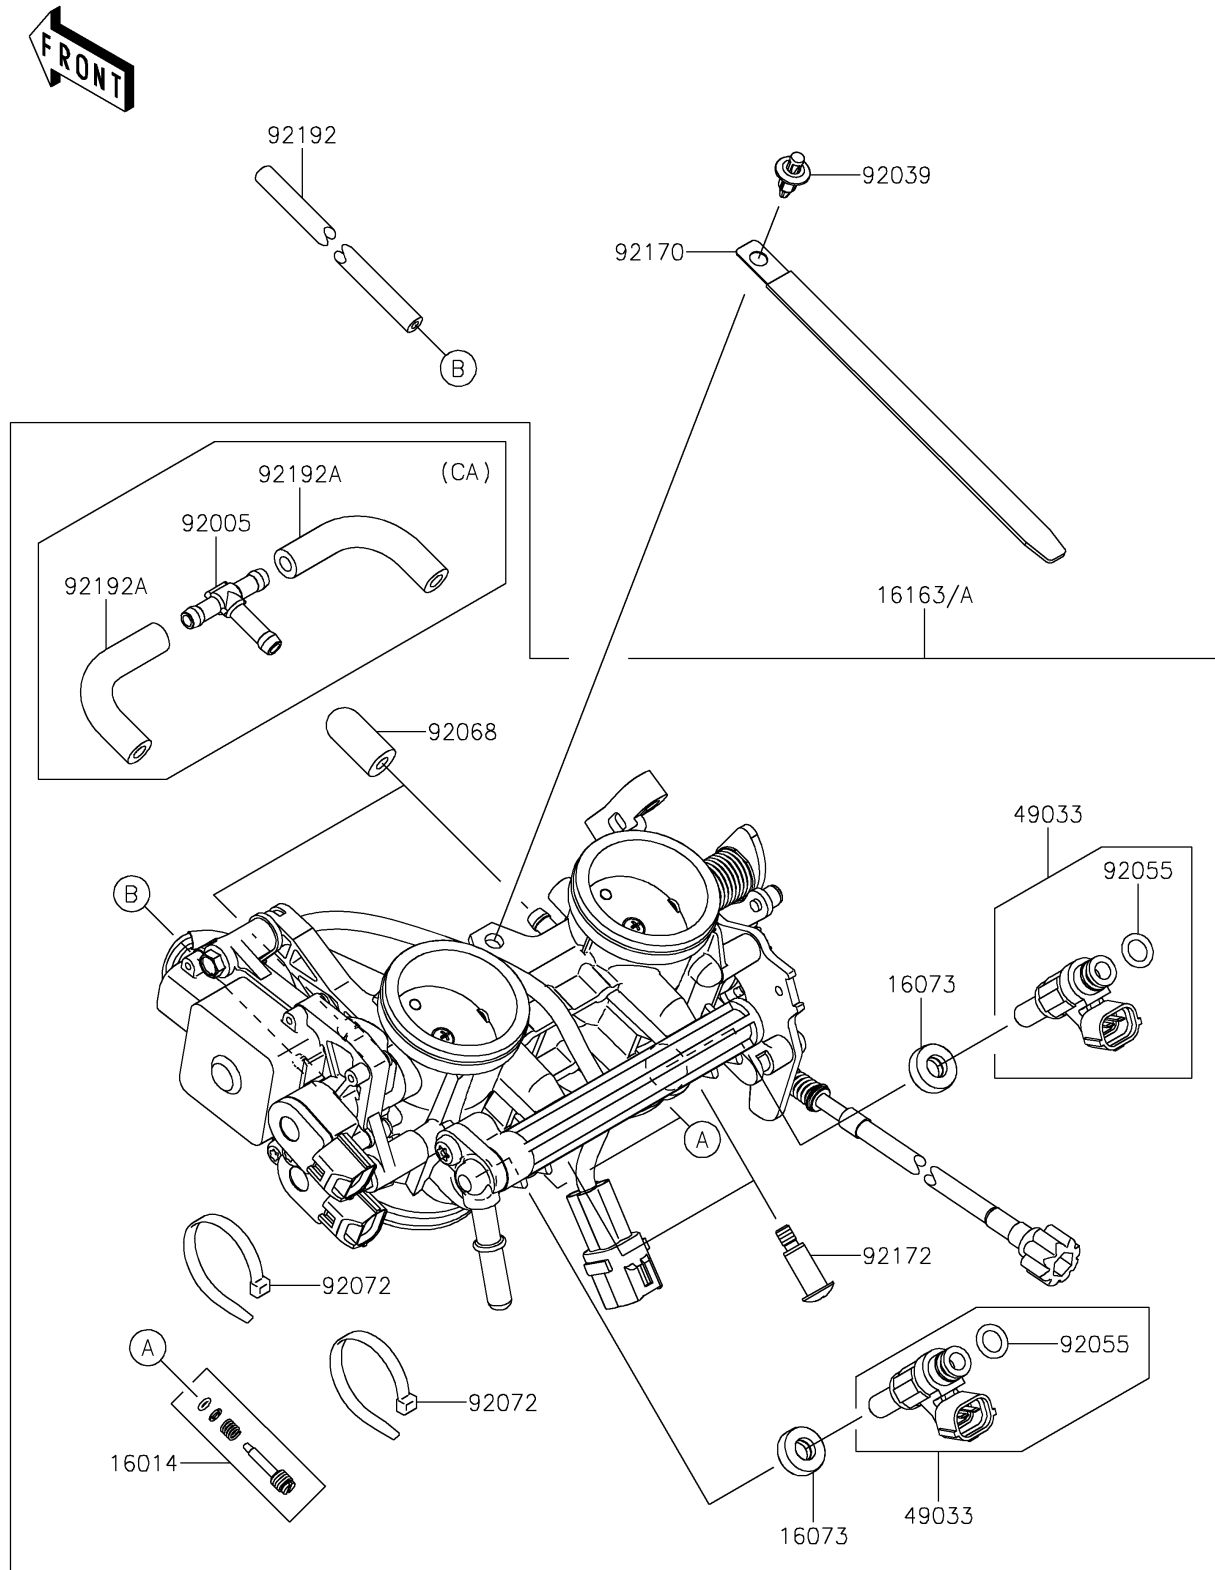

## 2019 NINJA® 650 ABS PARTS DIAGRAM

Throttle

E1510

## 2019 NINJA® 650 ABS PARTS LIST

Throttle

ITEM NAME	PART NUMBER	QUANTITY
SCREW-PILOT AIR (Ref # 16014)	16014-0002	1
INSULATOR (Ref # 16073)	16073-0129	1
THROTTLE-ASSY (Ref # 16163)	16163-0877	1
THROTTLE-ASSY (Ref # 16163A)	16163-0878	1
NOZZLE-INJECTION (Ref # 49033)	49033-0042	1
FITTING,3WAY (Ref # 92005)	92005-0730	1
RIVET (Ref # 92039)	92039-0707	1
RING-O,INJECTION NOZZLE (Ref # 92055)	92055-0124	1
PLUG,12X25 (Ref # 92068)	92068-006	1
BAND,SUB-HARNESS (Ref # 92072)	92072-0012	1
CLAMP,L=150 (Ref # 92170)	92170-1114	1
SCREW,PIPE INJECTION (Ref # 92172)	92172-0064	1
TUBE,3X6.7X300 (Ref # 92192)	92192-0977	1
TUBE (Ref # 92192A)	92192-1045	1