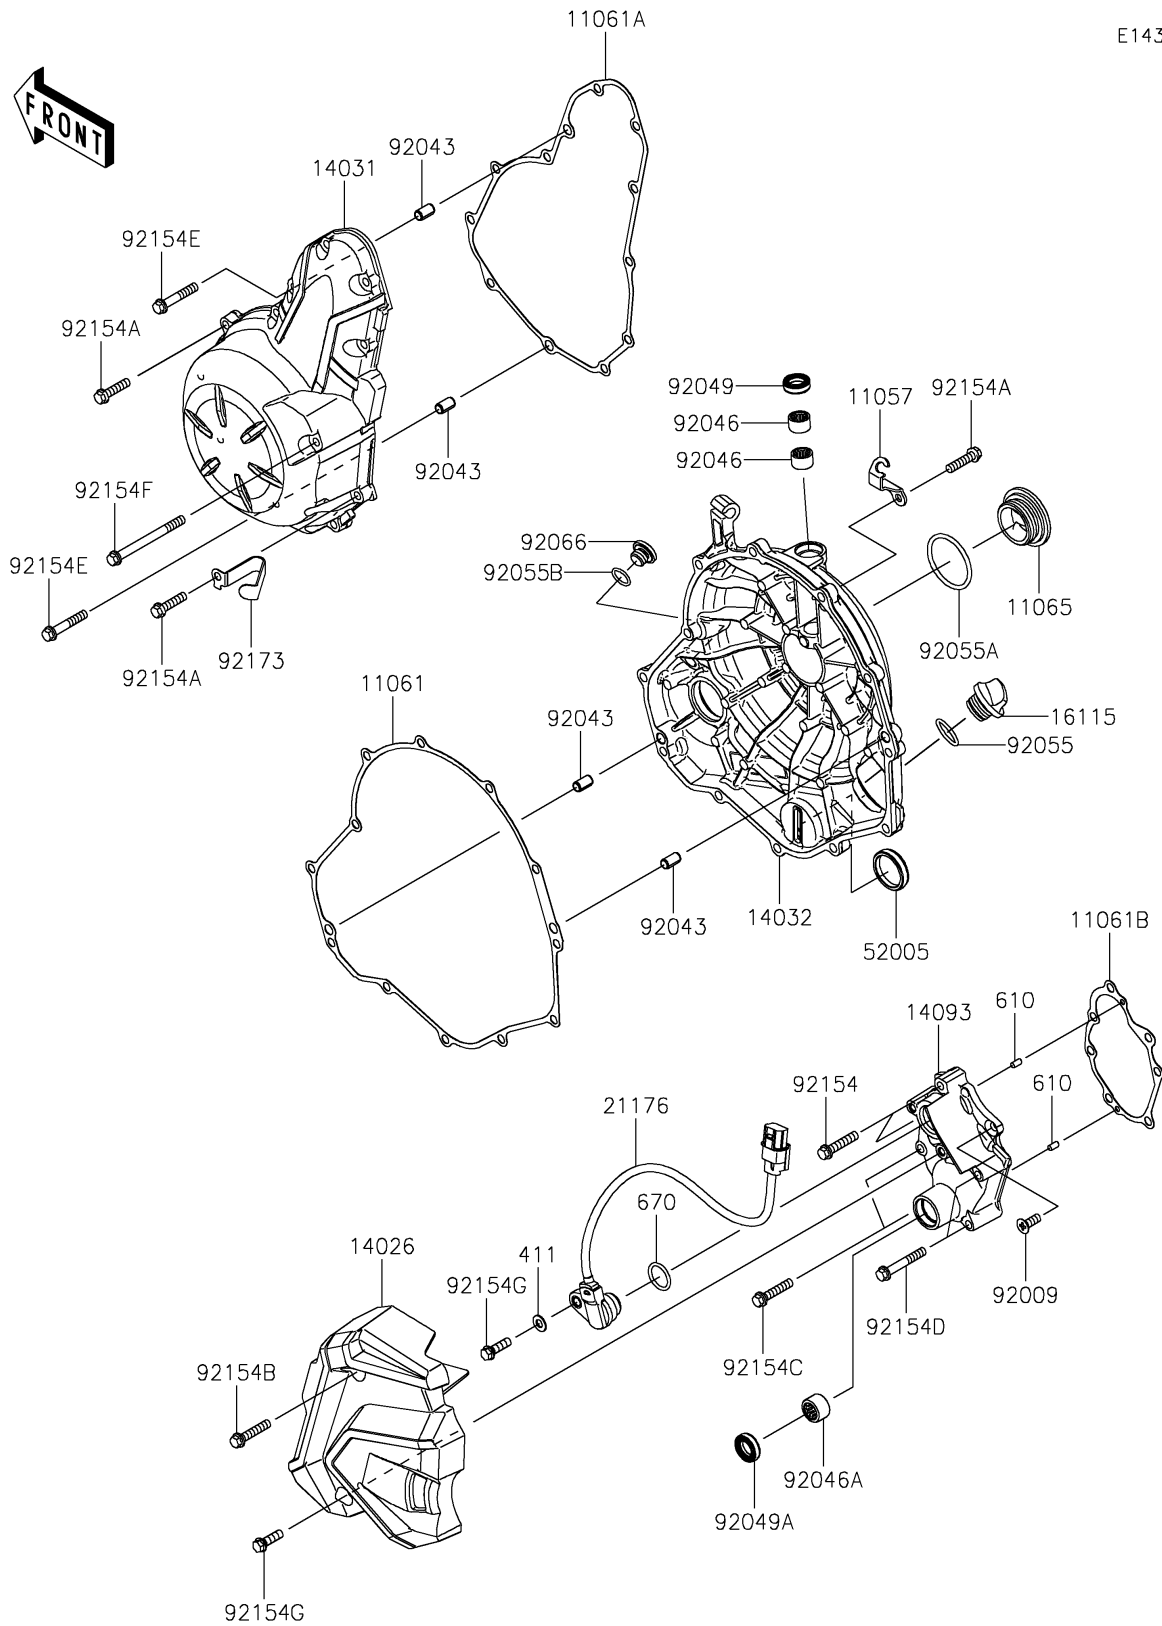

2019 NINJA® 650 ABS PARTS DIAGRAM

Engine Cover(s)

E1431

2019 NINJA® 650 ABS PARTS LIST

Engine Cover(s)

ITEM NAME	PART NUMBER	QUANTITY
BRACKET (Ref # 11057)	11057-0482	1
GASKET,CLUTCH COVER (Ref # 11061)	11061-0164	1
GASKET,GENERATOR COVER (Ref # 11061A)	11061-0165	1
GASKET,TRANSMISSION COVER (Ref # 11061B)	11061-0166	1
CAP (Ref # 11065)	11065-0978	1
COVER-CHAIN (Ref # 14026)	14026-0128	1
COVER-GENERATOR (Ref # 14031)	14031-0609	1
COVER-CLUTCH (Ref # 14032)	14032-0629	1
COVER,TRANSMISSION (Ref # 14093)	14093-0463	1
CAP-OIL FILLER (Ref # 16115)	16115-1053	1
SENSOR,GEAR POSITION (Ref # 21176)	21176-0820	1
WASHER-PLAIN,6MM (Ref # 411)	411AA0600	1
GAUGE,OIL LEVEL (Ref # 52005)	52005-0071	1
ROLLER,4X8 (Ref # 610)	610A0408	1
O RING,18MM (Ref # 670)	670D2018	1
SCREW,6X16 (Ref # 92009)	92009-1360	1
PIN,6.2X8X14 (Ref # 92043)	92043-1263	1
BEARING-NEEDLE,HK1210FM (Ref # 92046)	92046-0034	1
BEARING-NEEDLE,HK1312 (Ref # 92046A)	92046-1148	1
SEAL-OIL,CLUTCH RELEASE (Ref # 92049)	92049-1475	1
SEAL-OIL,TC13225.5 (Ref # 92049A)	92049-1519	1
RING-O,19.8MM (Ref # 92055)	92055-0844	1
RING-O,39.4MM (Ref # 92055A)	92055-0849	1
RING-O,13.0X1.9 (Ref # 92055B)	92055-1011	1
PLUG,12X9.1 (Ref # 92066)	92066-0900	1
BOLT,FLANGED,6X30 (Ref # 92154)	92154-0727	1
BOLT,FLANGED,6X25 (Ref # 92154A)	92154-0819	1
BOLT,FLANGED,6X30 (Ref # 92154B)	92154-1772	1
BOLT,FLANGED,6X30 (Ref # 92154C)	92154-1773	1

2019 NINJA® 650 ABS PARTS LIST

Engine Cover(s)

ITEM NAME	PART NUMBER	QUANTITY
BOLT,FLANGED,6X40 (Ref # 92154D)	92154-1774	1
BOLT,FLANGED,6X35 (Ref # 92154E)	92154-1779	1
BOLT,FLANGED,6X70 (Ref # 92154F)	92154-1780	1
BOLT,FLANGED,6X20 (Ref # 92154G)	92154-2130	1
CLAMP (Ref # 92173)	92173-1689	1