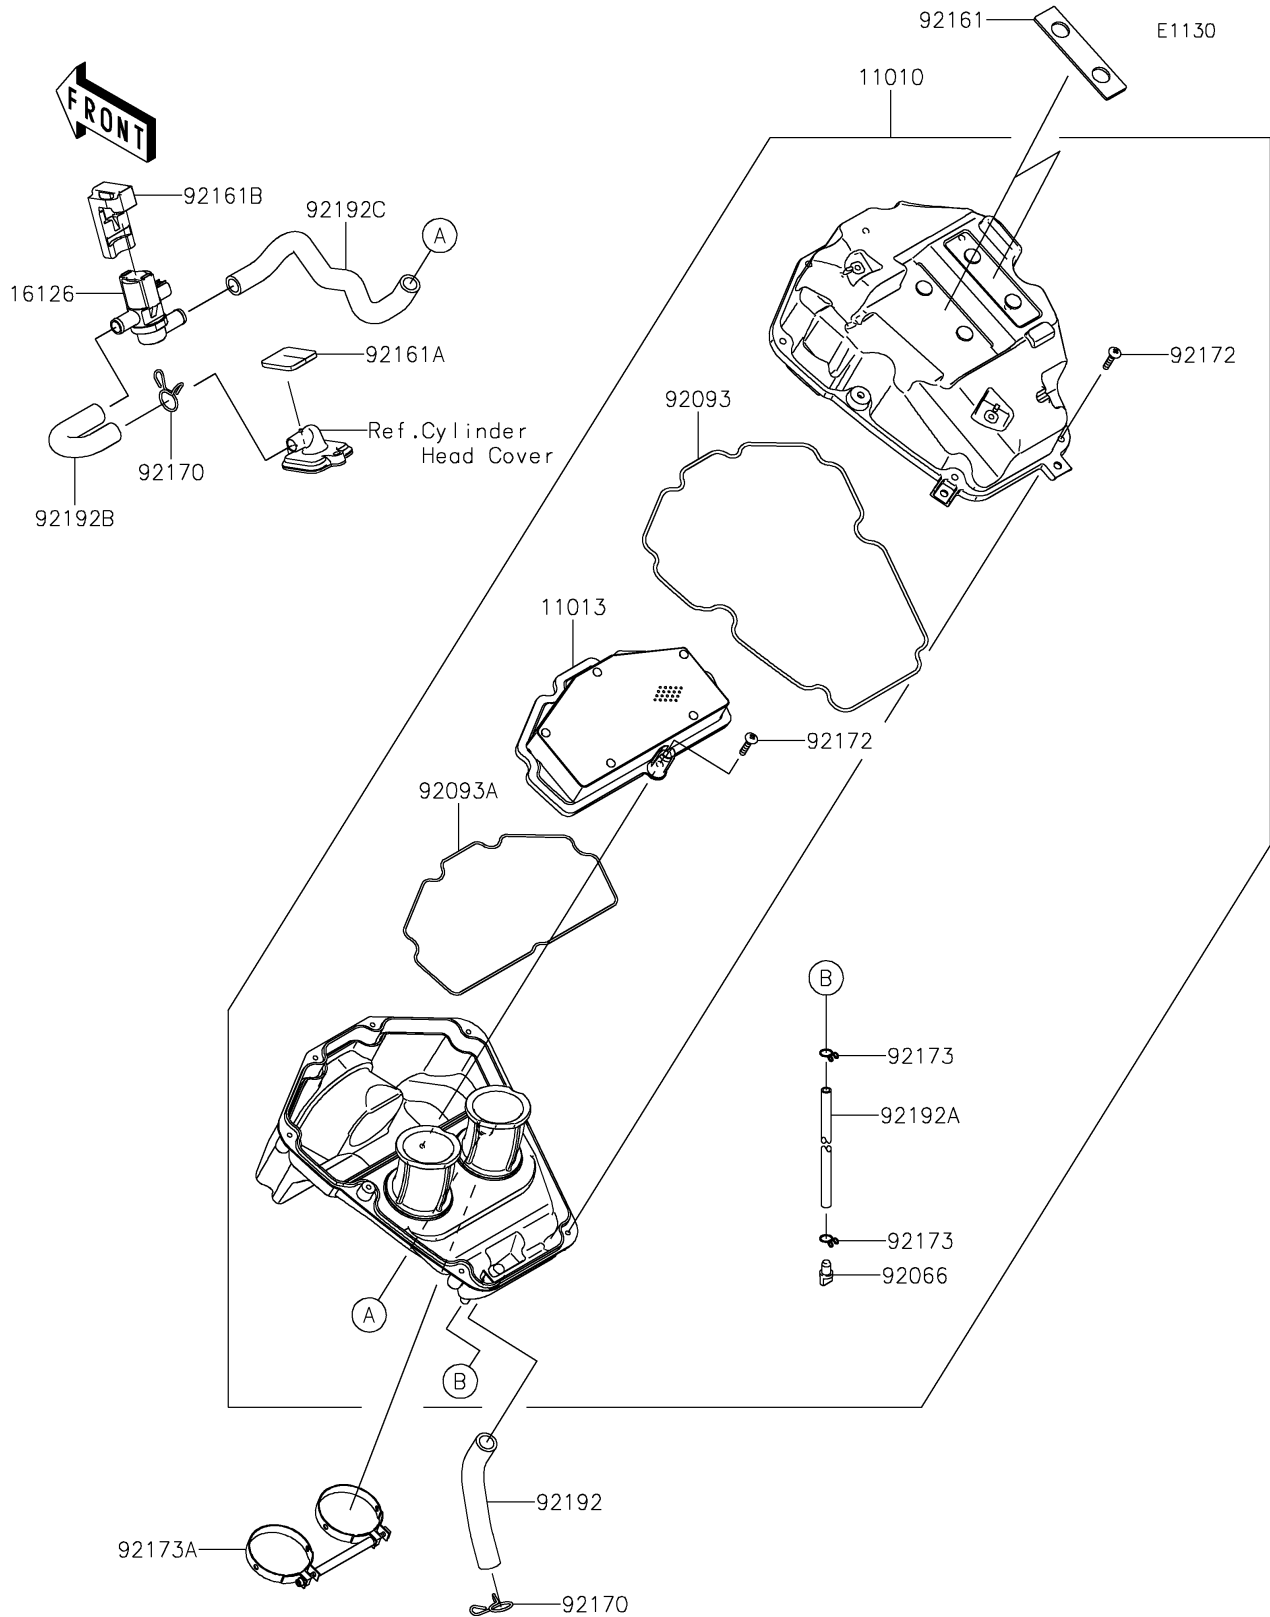

2019 NINJA® 650 ABS PARTS DIAGRAM

Air Cleaner

2019 NINJA® 650 ABS PARTS LIST

Air Cleaner

ITEM NAME	PART NUMBER	QUANTITY
FILTER-ASSY-AIR (Ref # 11010)	11010-0869	1
ELEMENT-AIR FILTER (Ref # 11013)	11013-0745	1
VALVE,AIR SWITING (Ref # 16126)	16126-0743	1
PLUG,DRAIN (Ref # 92066)	92066-0782	1
SEAL (Ref # 92093)	92093-0610	1
SEAL,ELEMENT (Ref # 92093A)	92093-0611	1
DAMPER (Ref # 92161)	92161-1428	1
DAMPER (Ref # 92161A)	92161-1899	1
DAMPER (Ref # 92161B)	92161-1933	1
CLAMP (Ref # 92170)	92170-1017	1
SCREW,5X25 (Ref # 92172)	92172-0891	1
CLAMP,10MM (Ref # 92173)	92173-1044	1
CLAMP (Ref # 92173A)	92173-1698	1
TUBE,BREATHER (Ref # 92192)	92192-0958	1
TUBE,DRAIN,L=245 (Ref # 92192A)	92192-1380	1
TUBE,ASV-HEAD (Ref # 92192B)	92192-1698	1
TUBE,A/C-ASV (Ref # 92192C)	92192-1699	1