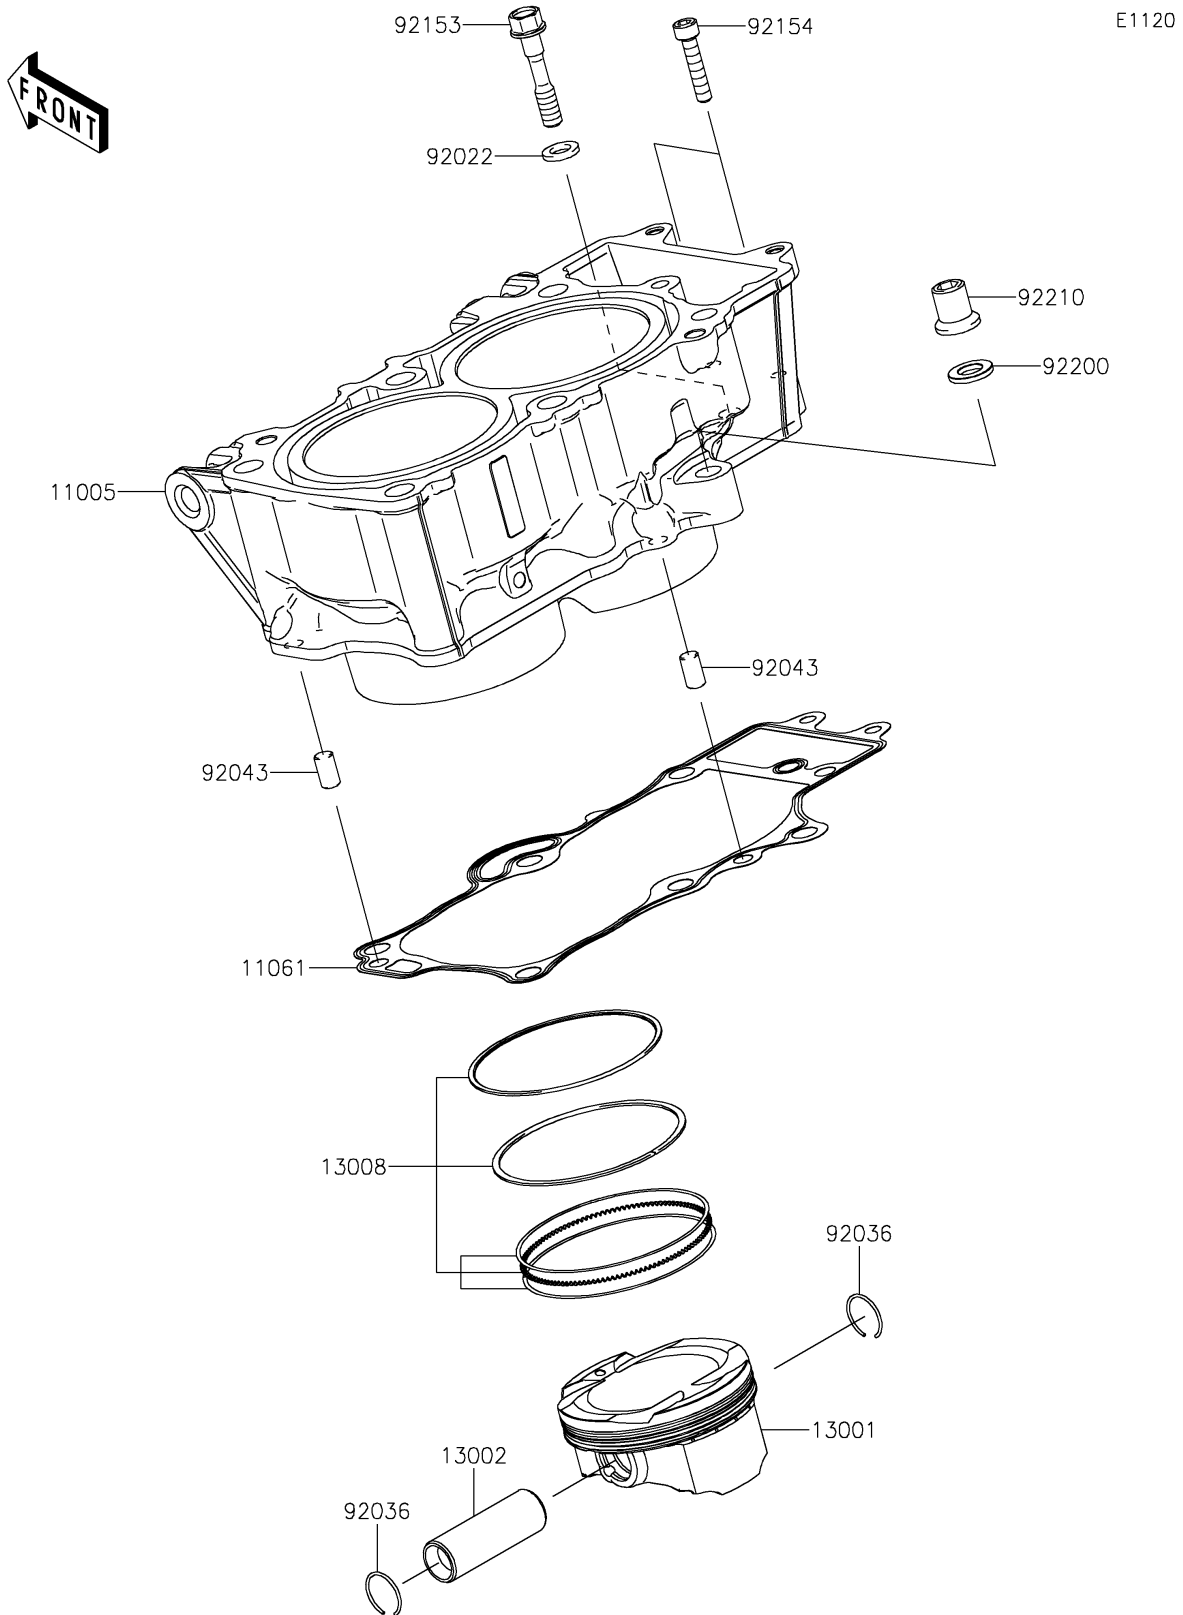

2019 NINJA® 650 ABS PARTS DIAGRAM

Cylinder/Piston(s)

2019 NINJA® 650 ABS PARTS LIST

Cylinder/Piston(s)

ITEM NAME	PART NUMBER	QUANTITY
CYLINDER-ENGINE (Ref # 11005)	11005-0666	1
GASKET,CYLINDER BASE (Ref # 11061)	11061-1207	1
PISTON-ENGINE (Ref # 13001)	13001-0786	1
PIN-PISTON (Ref # 13002)	13002-0007	1
RING-SET-PISTON (Ref # 13008)	13008-1196	1
WASHER,9X15.5X2 (Ref # 92022)	92022-1401	1
RING-SNAP,PISTON PIN (Ref # 92036)	92036-008	1
PIN,8X14 (Ref # 92043)	92043-1567	1
BOLT,8X43 (Ref # 92153)	92153-1011	1
BOLT,SOCKET,6X30 (Ref # 92154)	92154-0116	1
WASHER,10.5X19X2.3 (Ref # 92200)	92200-0363	1
NUT (Ref # 92210)	92210-0223	1