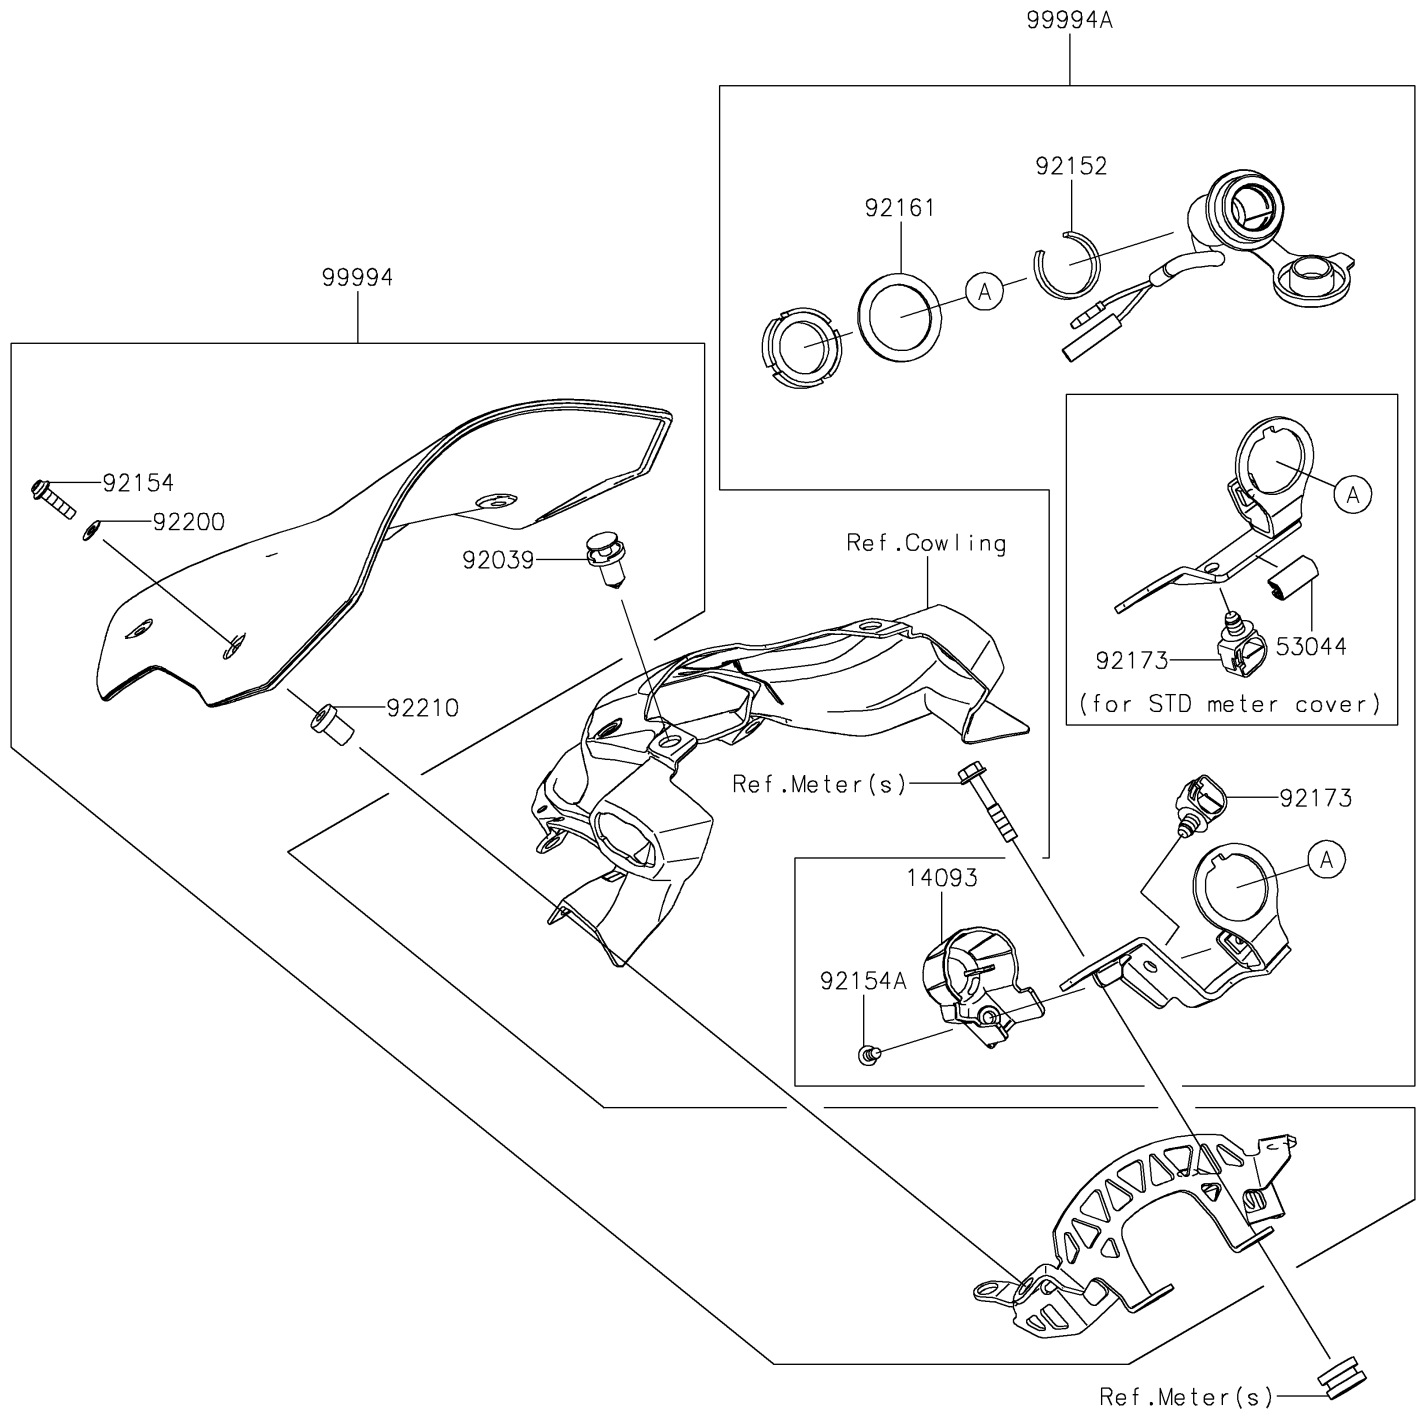

2018 Z900 ABS PARTS DIAGRAM

Accessory(Large Meter Cover)

F2910D

2018 Z900 ABS PARTS LIST

Accessory(Large Meter Cover)

ITEM NAME	PART NUMBER	QUANTITY
COVER,SOCKET (Ref # 14093)	14093-0212	1
TRIM,L=22 (Ref # 53044)	53044-0031	1
RIVET (Ref # 92039)	92039-0098	1
COLLAR (Ref # 92152)	92152-2135	1
BOLT,SOCKET,5X20 (Ref # 92154)	92154-0210	1
BOLT,SOCKET,5X12 (Ref # 92154A)	92154-0917	1
DAMPER (Ref # 92161)	92161-1789	1
CLAMP,12MM DIA. (Ref # 92173)	92173-0736	1
WASHER,NYLON,5.3X11.5X0.5 (Ref # 92200)	92200-0006	1
NUT,5MM (Ref # 92210)	92210-0001	1
KIT-ACCESSORY,LARGE METER COV (Ref # 99994)	99994-0834	1
KIT-ACCESSORY,12V POWER SOCKET (Ref # 99994A)	99994-0838	1