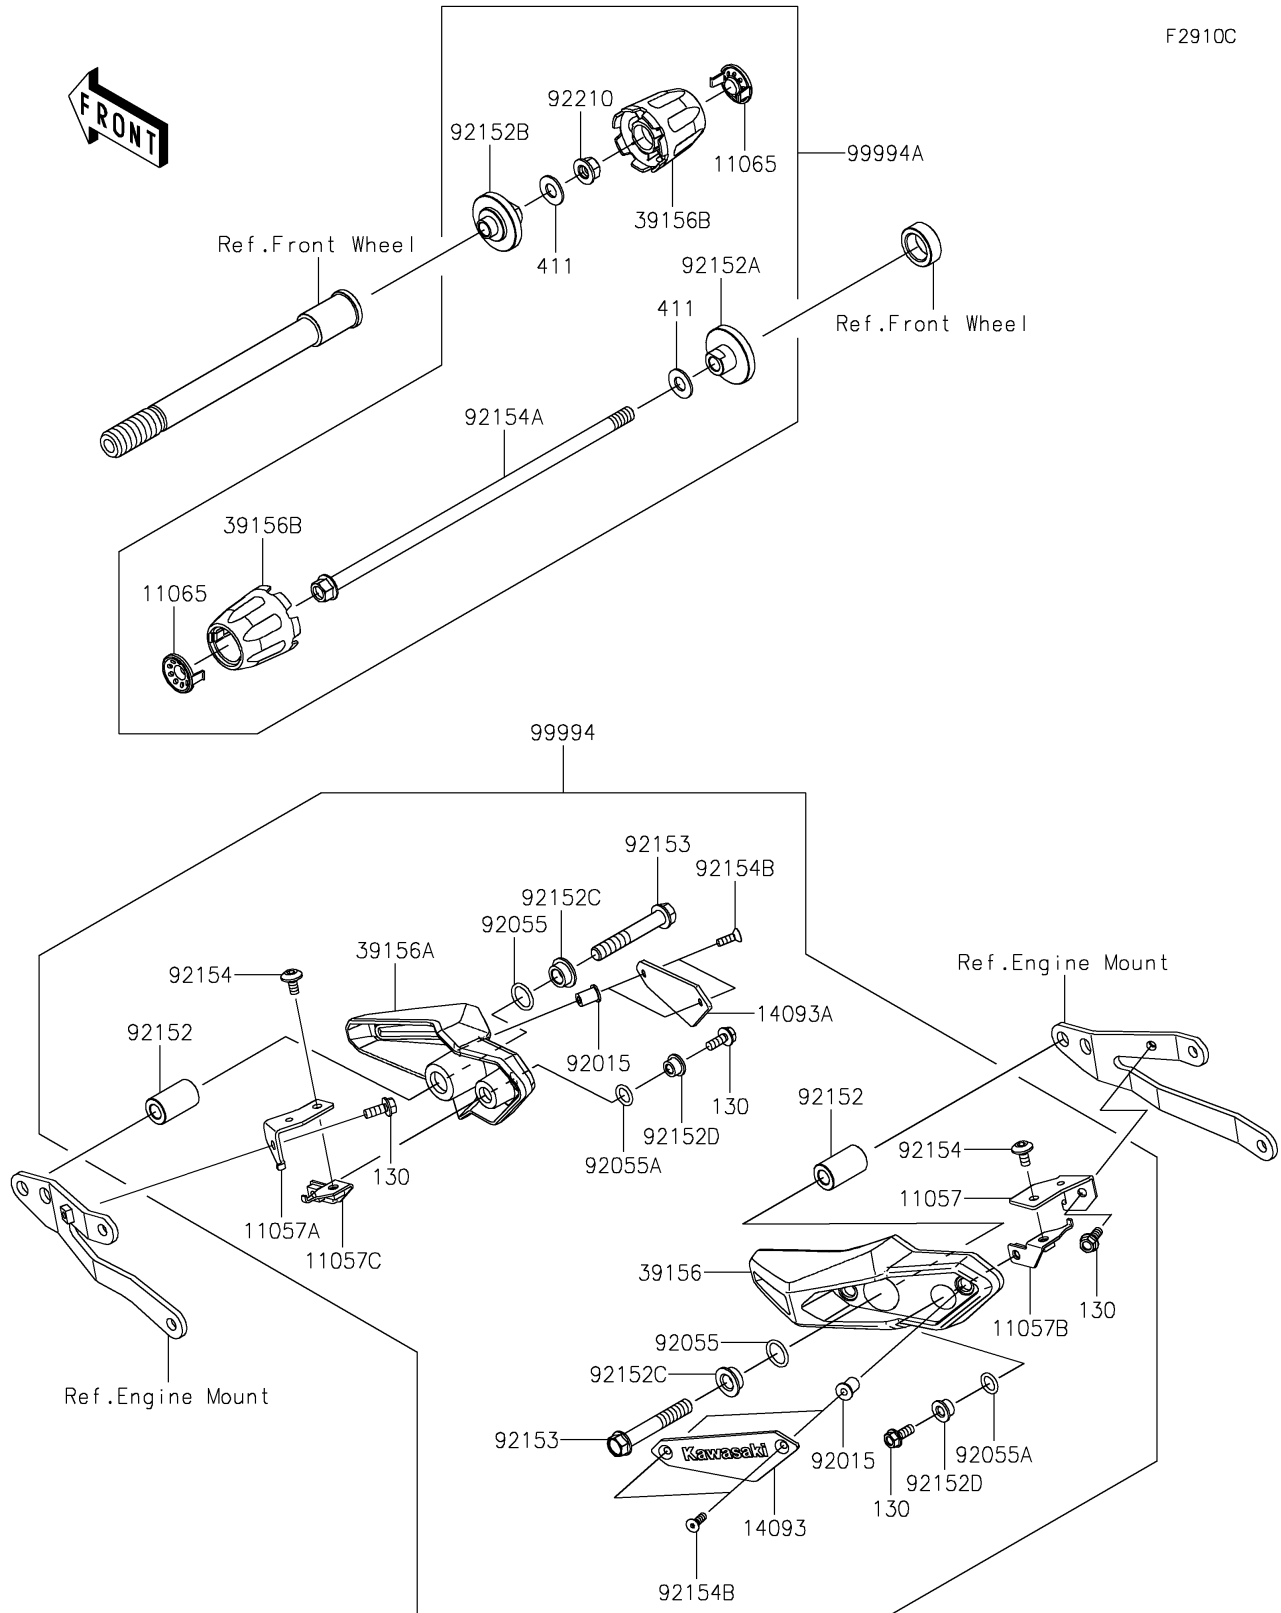

## 2018 Z900 ABS PARTS DIAGRAM

Accessory(Slider)

## 2018 Z900 ABS PARTS LIST

Accessory(Slider)

ITEM NAME	PART NUMBER	QUANTITY
BRACKET,LH (Ref # 11057)	11057-0313	1
BRACKET,RH (Ref # 11057A)	11057-0314	1
BRACKET,LH (Ref # 11057B)	11057-0778	1
BRACKET,RH (Ref # 11057C)	11057-0779	1
CAP,B.SILVER (Ref # 11065)	11065-0960-54N	1
BOLT-FLANGED,6X16 (Ref # 130)	130CB0616	1
COVER,LH (Ref # 14093)	14093-0516	1
COVER,RH (Ref # 14093A)	14093-0517	1
PAD,LH (Ref # 39156)	39156-2123	1
PAD,RH (Ref # 39156A)	39156-2124	1
PAD,AXLE SLIDER (Ref # 39156B)	39156-2212	1
WASHER-PLAIN,10MM (Ref # 411)	411AA1000	1
NUT,WELL,5MM (Ref # 92015)	92015-1757	1
RING-O,15.8X2.4 (Ref # 92055)	92055-0884	1
RING-O,11X2.4 (Ref # 92055A)	92055-0885	1
COLLAR,10.5X20X34 (Ref # 92152)	92152-2268	1
COLLAR,LH (Ref # 92152A)	92152-2272	1
COLLAR,RH (Ref # 92152B)	92152-2273	1
COLLAR,10.5X22X8.1 (Ref # 92152C)	92152-2334	1
COLLAR,6.5X16X8.1 (Ref # 92152D)	92152-2335	1
BOLT,FLANGED,10X65 (Ref # 92153)	92153-1931	1
BOLT,SOCKET,6X12 (Ref # 92154)	92154-1788	1
BOLT,AXLE,10X300 (Ref # 92154A)	92154-2250	1
BOLT,SOCKET,5X16 (Ref # 92154B)	92154-2669	1
NUT,LOCK,FLANGED,10MM (Ref # 92210)	92210-1139	1
KIT-ACCESSORY,SHROUD SLIDER (Ref # 99994)	99994-0836	1
KIT-ACCESSORY,FR AXLE SLIDER (Ref # 99994A)	99994-0837	1