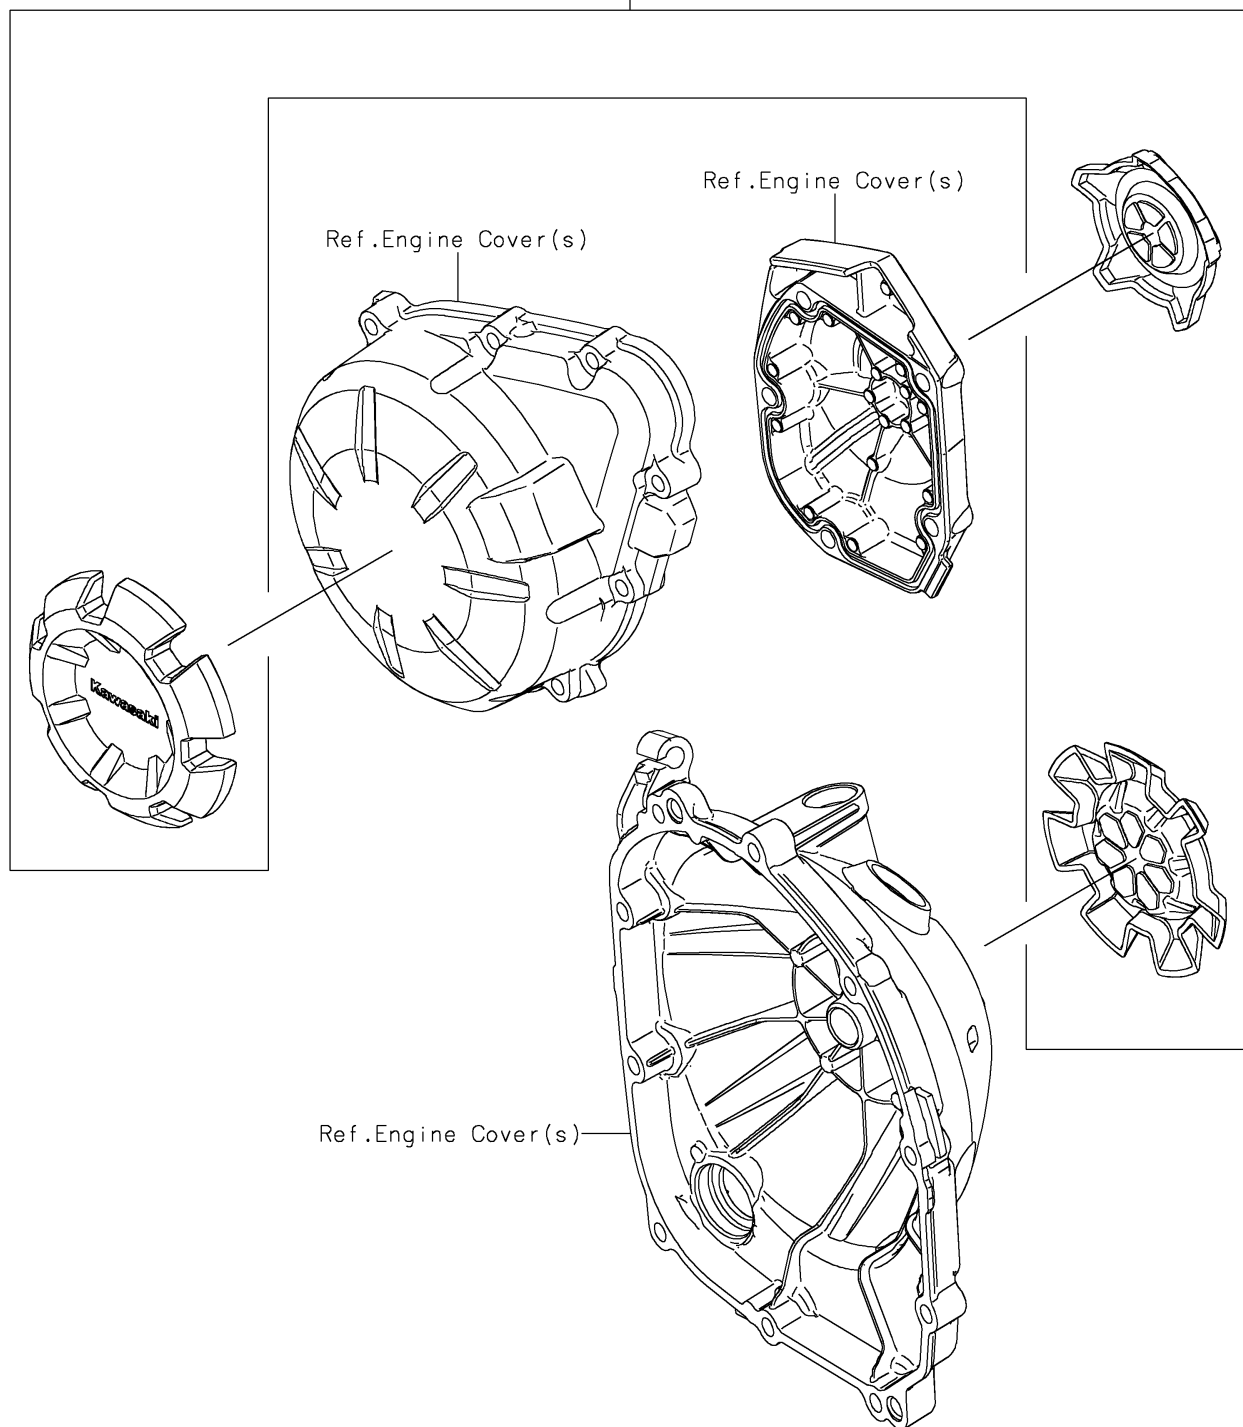

2018 Z900 ABS PARTS DIAGRAM

Accessory(Engine Cover Ring)

F2910B

99994

2018 Z900 ABS PARTS LIST

Accessory(Engine Cover Ring)

ITEM NAME	PART NUMBER	QUANTITY
KIT-ACCESSORY,ENG. COVER RING (Ref # 99994)	99994-0868	1