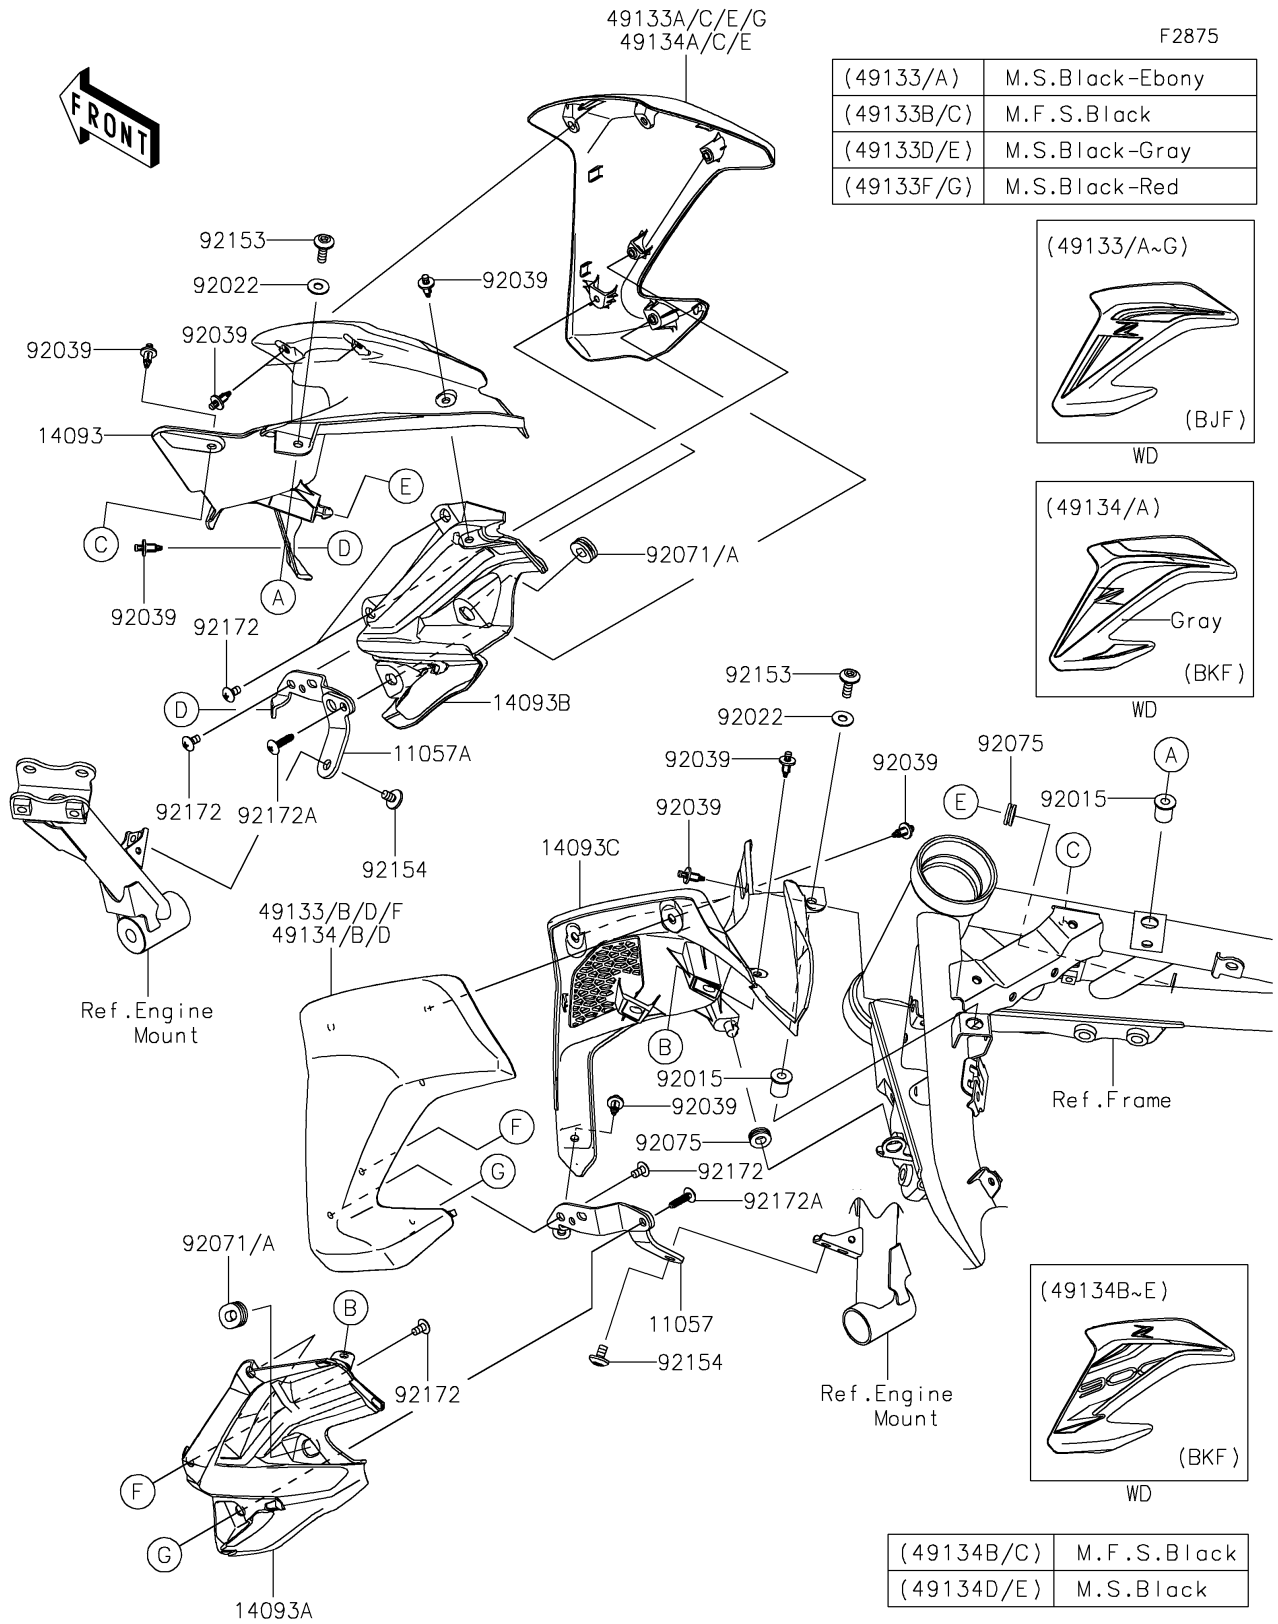

2018 Z900 ABS PARTS DIAGRAM

Shroud

2018 Z900 ABS PARTS LIST

Shroud

ITEM NAME	PART NUMBER	QUANTITY
BRACKET,SHROUD,LH (Ref # 11057)	11057-0254	1
BRACKET,SHROUD,RH (Ref # 11057A)	11057-0255	1
COVER,INNER,RH,FR (Ref # 14093)	14093-0506	1
COVER,INNER,LH,RR (Ref # 14093A)	14093-0507	1
COVER,INNER,RH,RR (Ref # 14093B)	14093-0508	1
COVER,INNER,LH,FR (Ref # 14093C)	14093-0638	1
SHROUD,LH,M.S.BLACK (Ref # 49133)	49133-5392-660	1
SHROUD,RH,M.S.BLACK (Ref # 49133A)	49133-5393-660	1
SHROUD,LH,M.F.S.BLACK (Ref # 49133B)	49133-5394-739	1
SHROUD,RH,M.F.S.BLACK (Ref # 49133C)	49133-5395-739	1
SHROUD,LH,M.S.BLACK (Ref # 49133D)	49133-5396-660	1
SHROUD,RH,M.S.BLACK (Ref # 49133E)	49133-5397-660	1
SHROUD,LH,M.S.BLACK (Ref # 49133F)	49133-5398-660	1
SHROUD,RH,M.S.BLACK (Ref # 49133G)	49133-5399-660	1
NUT (Ref # 92015)	92015-1700	1
WASHER,6.5X16X1.0 (Ref # 92022)	92022-1654	1
RIVET (Ref # 92039)	92039-0068	1
GROMMET,11X23X7 (Ref # 92071)	92071-0762	1
DAMPER (Ref # 92075)	92075-161	1
BOLT,6X18 (Ref # 92153)	92153-0816	1
BOLT,SOCKET,6X10 (Ref # 92154)	92154-2667	1
SCREW,5X10 (Ref # 92172)	92172-0864	1
SCREW,TAPPING,5X20 (Ref # 92172A)	92172-1159	1