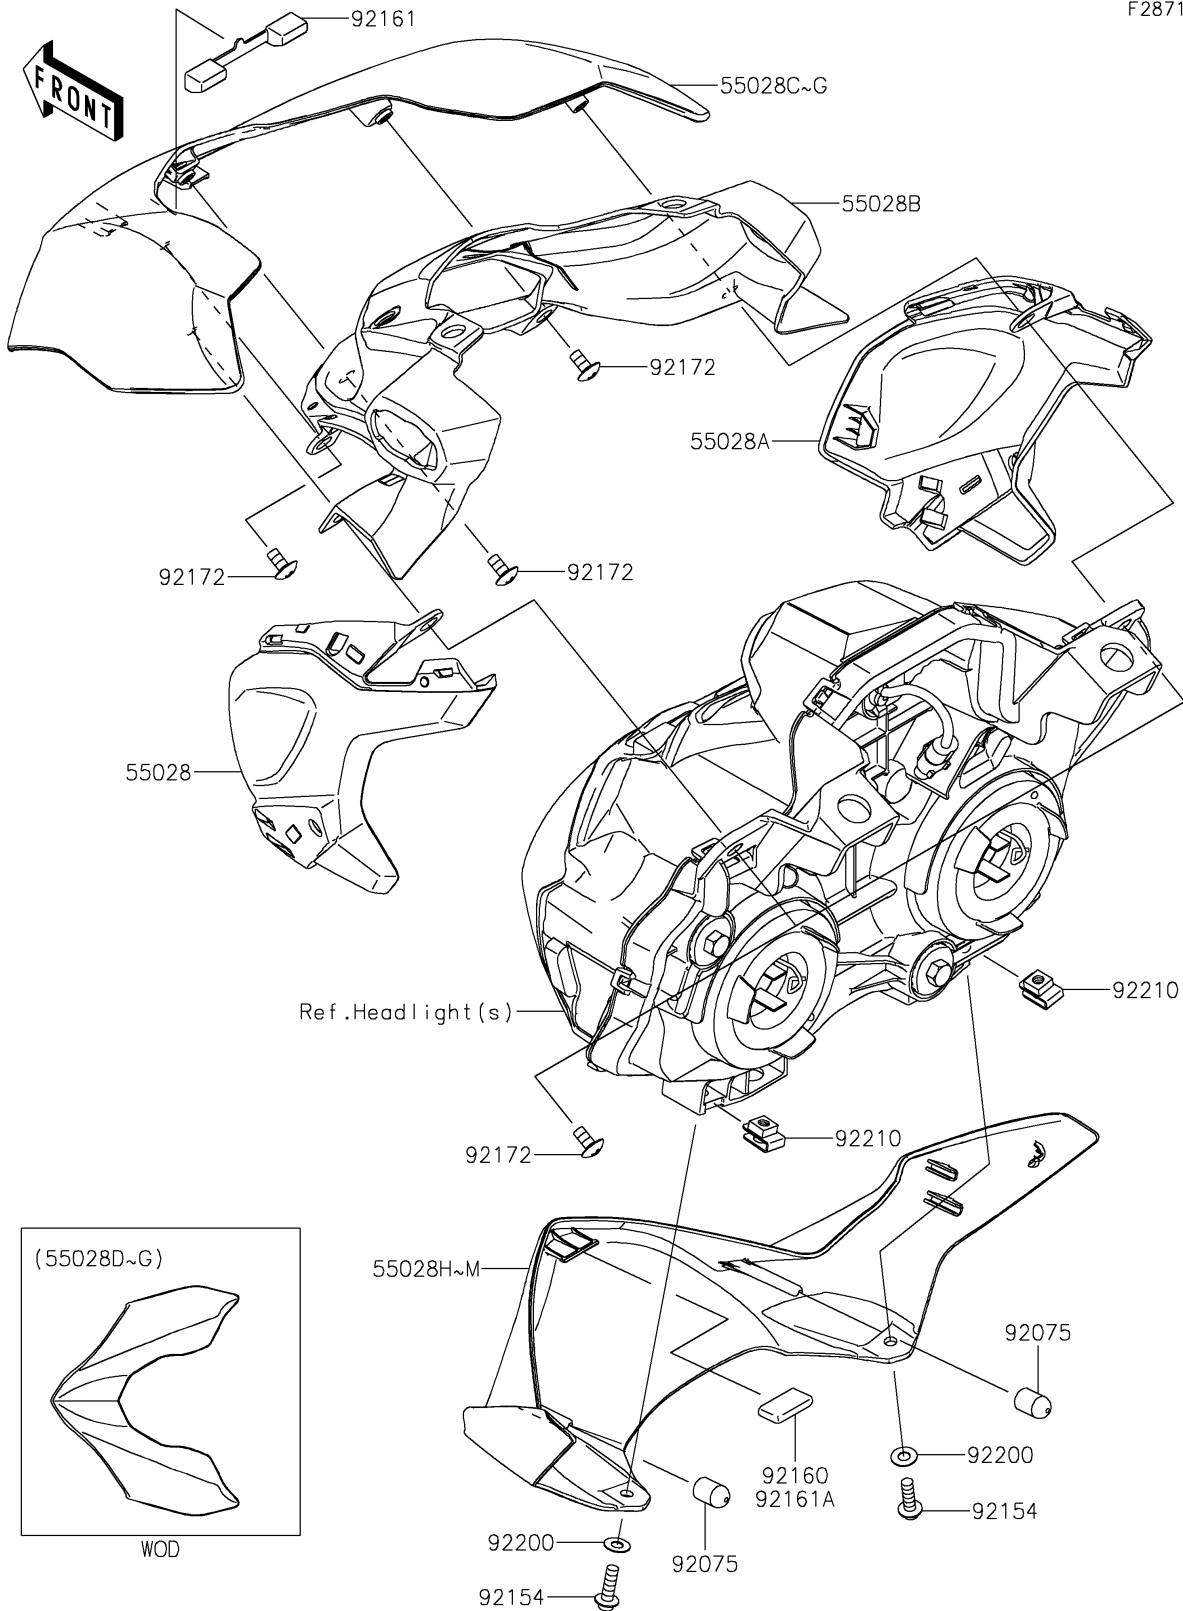

2018 Z900 ABS PARTS DIAGRAM

Cowling

F2871

2018 Z900 ABS PARTS LIST

Cowling

ITEM NAME	PART NUMBER	QUANTITY
COWLING,SIDE,LH (Ref # 55028)	55028-0605	1
COWLING,SIDE,RH (Ref # 55028A)	55028-0606	1
COWLING,SIGNAL (Ref # 55028B)	55028-0608	1
COWLING,UPP,P.M.GRAY,WOD (Ref # 55028D)	55028-5481-36P	1
COWLING,UPP,C.L.GREEN,WOD (Ref # 55028E)	55028-5481-51P	1
COWLING,UPP,M.S.BLACK,WOD (Ref # 55028F)	55028-5481-660	1
COWLING,UPP,C.P.RED,WOD (Ref # 55028G)	55028-5481-A5	1
COWLING,LWR,P.M.GRAY (Ref # 55028H)	55028-5484-36P	1
COWLING,LWR,F.EBONY (Ref # 55028I)	55028-5484-45L	1
COWLING,LWR,C.P.RED (Ref # 55028L)	55028-5484-A5	1
DAMPER (Ref # 92075)	92075-1964	1
BOLT,SOCKET,5X16 (Ref # 92154)	92154-0209	1
DAMPER (Ref # 92161)	92161-0885	1
DAMPER,12X23 (Ref # 92161A)	92161-1367	1
SCREW,5X10 (Ref # 92172)	92172-0864	1
WASHER,NYLONE,5.3X11.5X0.5 (Ref # 92200)	92200-0006	1
NUT,PLATE,5MM (Ref # 92210)	92210-0935	1