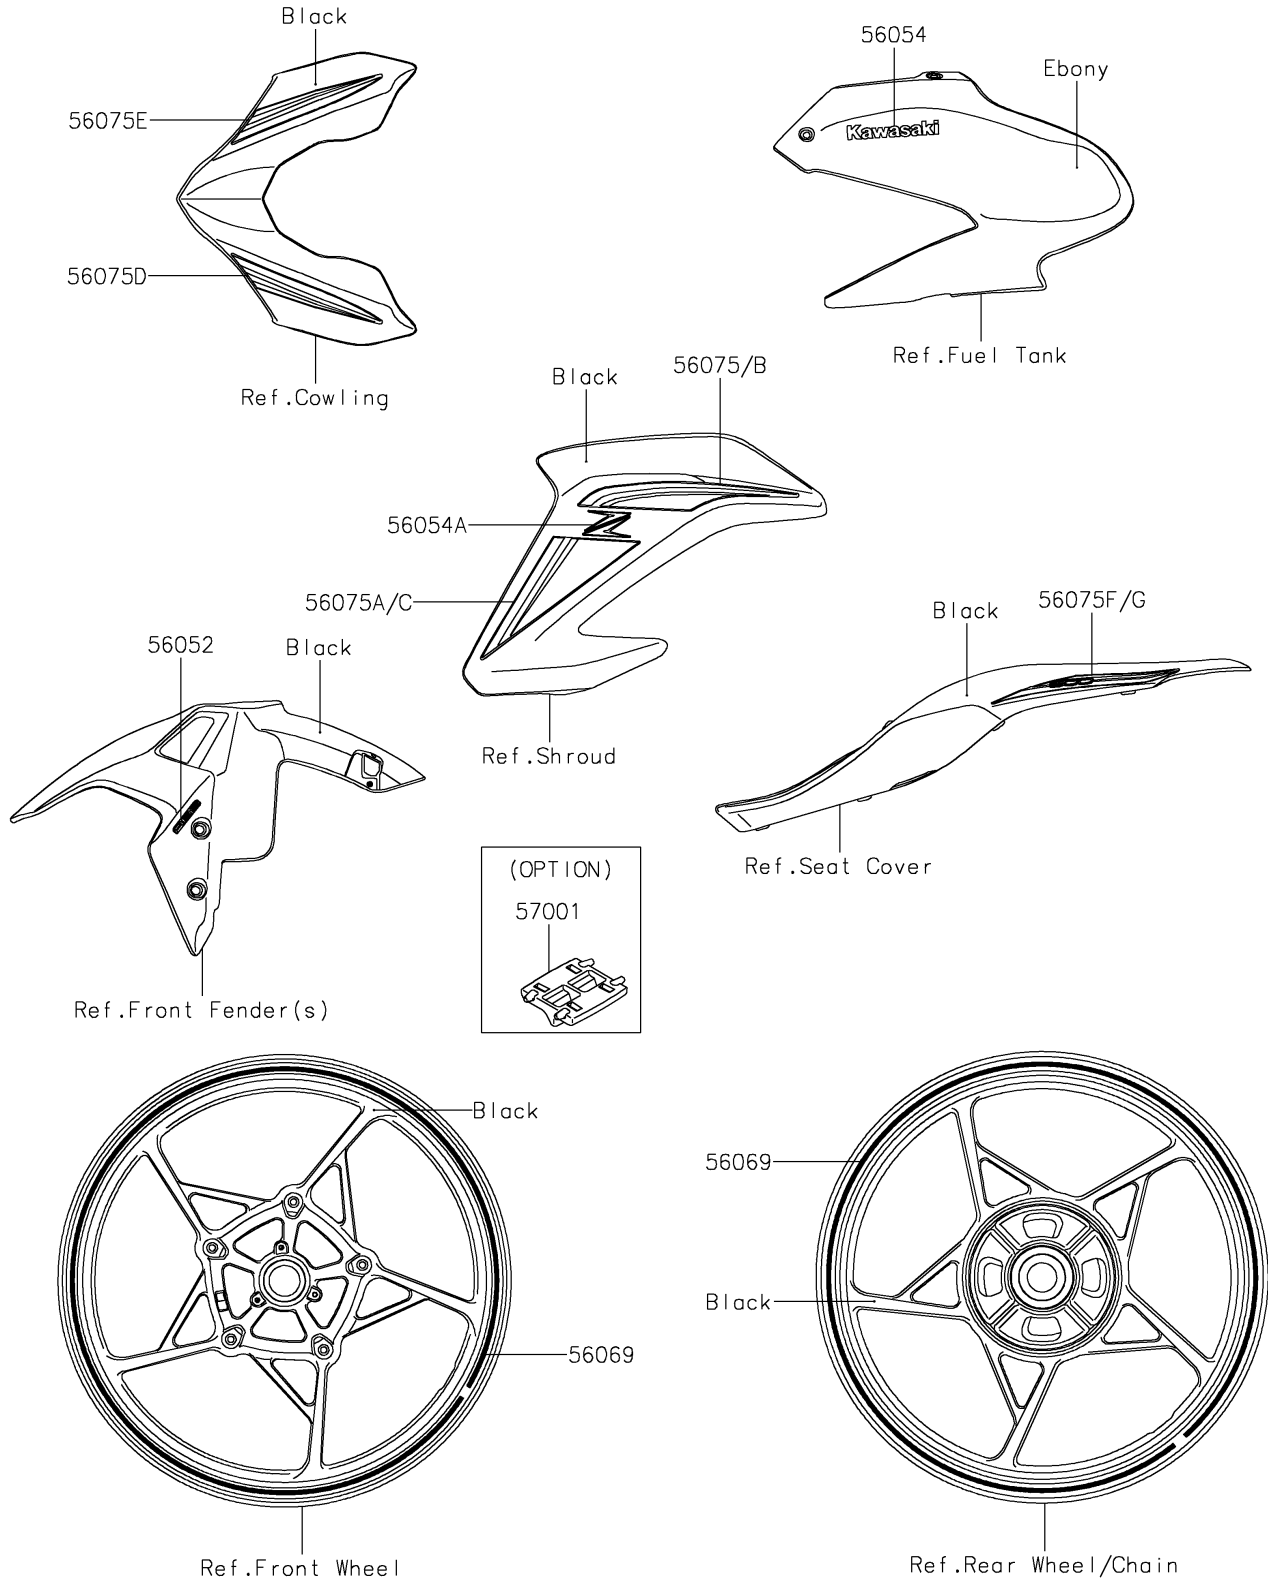

## 2018 Z900 ABS PARTS DIAGRAM

Decals(Ebony)(BJF)

F2861B

## 2018 Z900 ABS PARTS LIST

Decals(Ebony)(BJF)

ITEM NAME	PART NUMBER	QUANTITY
MARK,FR FENDER,ABS (Ref # 56052)	56052-0869	1
MARK,KAWASAKI (Ref # 56054)	56054-1356	1
MARK,SHROUD,Z,3D (Ref # 56054A)	56054-2369	1
PATTERN,WHEEL,RED (Ref # 56069)	56069-0301	1
PATTERN,SHROUD,LH,UPP (Ref # 56075)	56075-3799	1
PATTERN,SHROUD,LH,LWR (Ref # 56075A)	56075-3800	1
PATTERN,SHROUD,RH,UPP (Ref # 56075B)	56075-3801	1
PATTERN,SHROUD,RH,LWR (Ref # 56075C)	56075-3802	1
PATTERN,UPP COWL.,LH (Ref # 56075D)	56075-3803	1
PATTERN,UPP COWL.,RH (Ref # 56075E)	56075-3804	1
PATTERN,TAIL COVER,LH (Ref # 56075F)	56075-3805	1
PATTERN,TAIL COVER,RH (Ref # 56075G)	56075-3806	1
RIM STRIPE APPLICATOR (Ref # 57001)	57001-1752	1