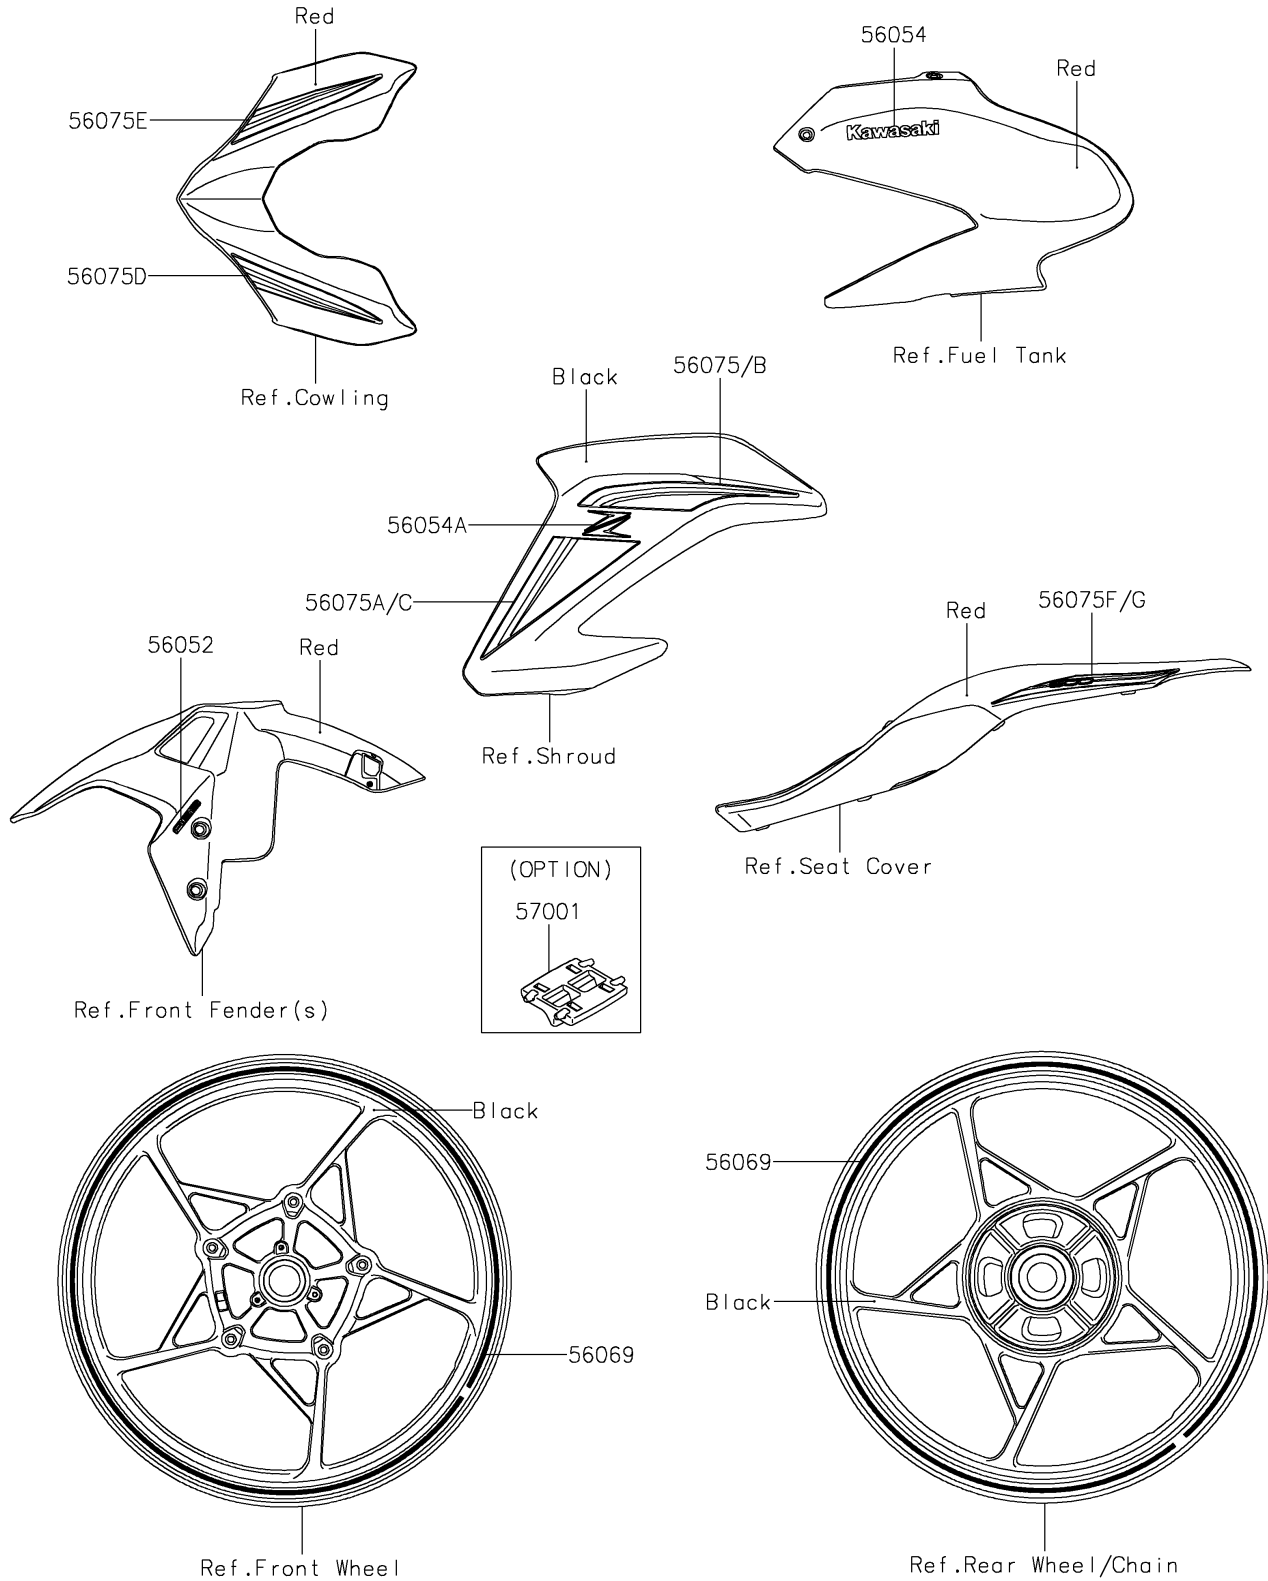

2018 Z900 ABS PARTS DIAGRAM

Decals(Red)(BJF)

F2861A

2018 Z900 ABS PARTS LIST

Decals(Red)(BJF)

ITEM NAME	PART NUMBER	QUANTITY
MARK,FR FENDER,ABS (Ref # 56052)	56052-0784	1
MARK,KAWASAKI (Ref # 56054)	56054-1356	1
MARK,SHROUD,Z,3D (Ref # 56054A)	56054-2369	1
PATTERN,WHEEL,RED (Ref # 56069)	56069-0301	1
PATTERN,SHROUD,LH,UPP (Ref # 56075)	56075-3807	1
PATTERN,SHROUD,LH,LWR (Ref # 56075A)	56075-3808	1
PATTERN,SHROUD,RH,UPP (Ref # 56075B)	56075-3809	1
PATTERN,SHROUD,RH,LWR (Ref # 56075C)	56075-3810	1
PATTERN,UPP COWL.,LH (Ref # 56075D)	56075-3811	1
PATTERN,UPP COWL.,RH (Ref # 56075E)	56075-3812	1
PATTERN,TAIL COVER,LH (Ref # 56075F)	56075-3813	1
PATTERN,TAIL COVER,RH (Ref # 56075G)	56075-3814	1
RIM STRIPE APPLICATOR (Ref # 57001)	57001-1752	1