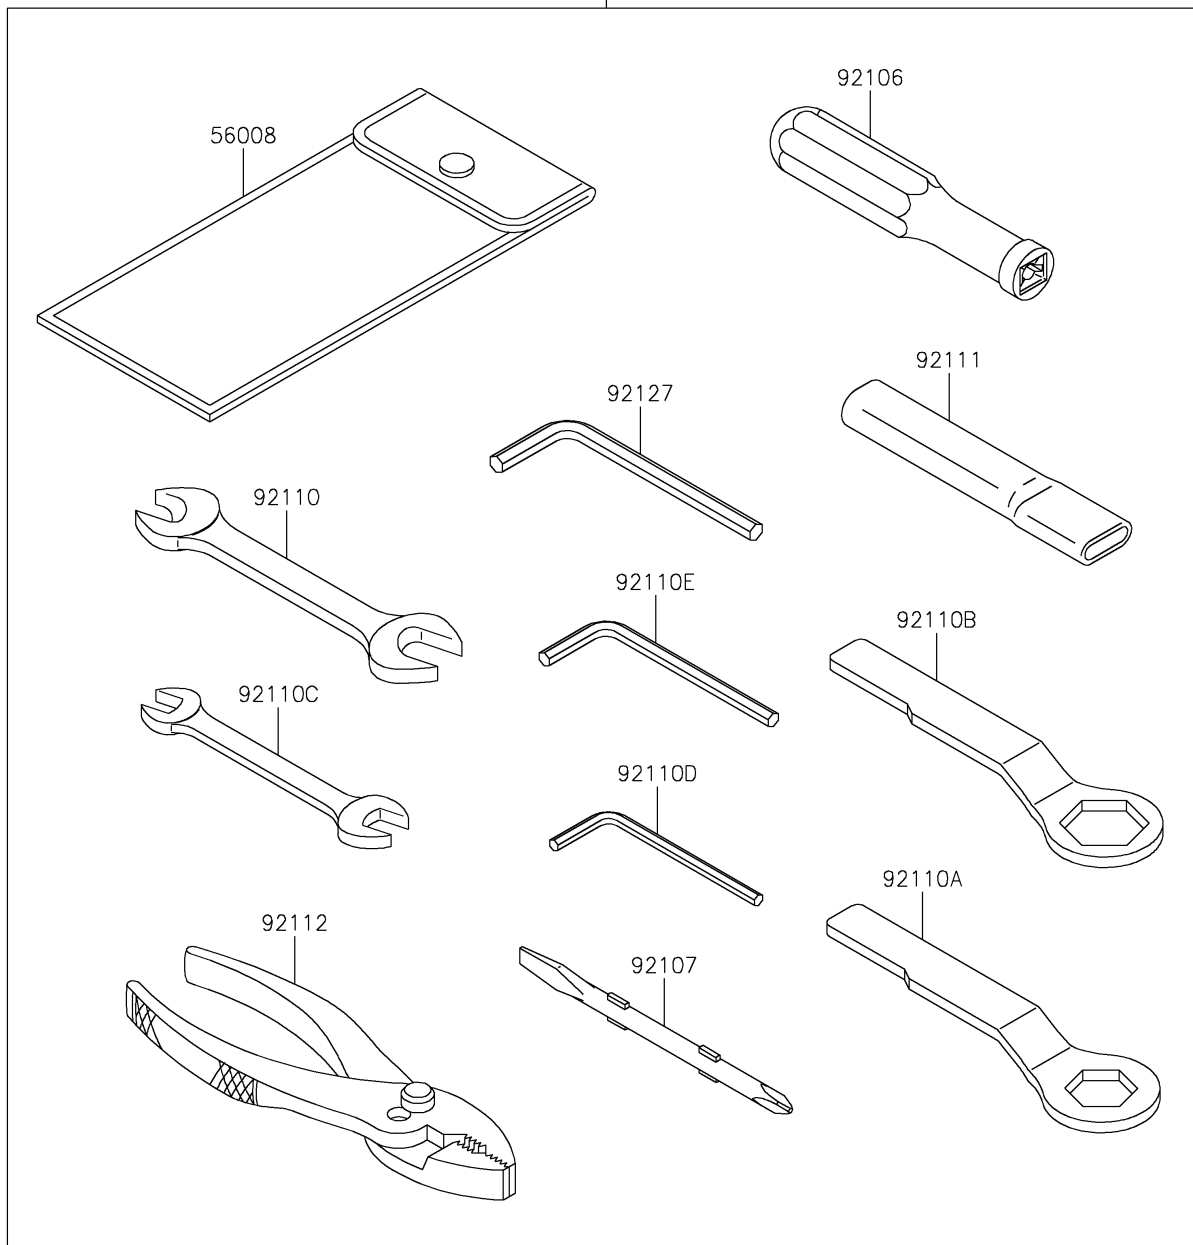

## 2018 Z900 ABS PARTS DIAGRAM

Owner's Tools

56007

F2810

## 2018 Z900 ABS PARTS LIST

Owner's Tools

ITEM NAME	PART NUMBER	QUANTITY
TOOL-KIT (Ref # 56007)	56007-0108	1
BAG,TOOL (Ref # 56008)	56008-0036	1
GASKET-LIQUID,TB1211F,CLEAR (Ref # 92104)	92104-0004	1
GASKET-LIQUID,TB1216B,BLACK (Ref # 92104A)	92104-1064	1
GASKET-LIQUID,TB1207B,BLACK (Ref # 92104B)	92104-2068	1
GRIP-SCREW DRIVER (Ref # 92106)	92106-0004	1
TOOL-DRIVER,#2PHILLIPS&SLOT (Ref # 92107)	92107-0019	1
TOOL-WRENCH,OPEN END,14X17 (Ref # 92110)	92110-0057	1
TOOL-WRENCH,BOX END,22MM (Ref # 92110A)	92110-0064	1
TOOL-WRENCH,BOX END,27MM (Ref # 92110B)	92110-0065	1
TOOL-WRENCH,OPEN END,10X12 (Ref # 92110C)	92110-0564	1
TOOL-WRENCH,ALLEN,4MM (Ref # 92110D)	92110-0567	1
TOOL-WRENCH,ALLEN,5MM (Ref # 92110E)	92110-1015	1
TOOL-BAR,WRENCH (Ref # 92111)	92111-0008	1
TOOL-PLIERS (Ref # 92112)	92112-0007	1
TOOL-WRENCH,ALLEN,6MM (Ref # 92127)	92127-003	1