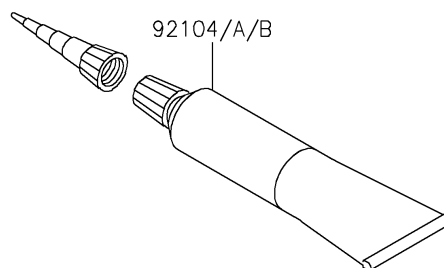

## 2018 Z900 ABS PARTS DIAGRAM

Owner's Tools

56007

F2810

## 2018 Z900 ABS PARTS LIST

Owner's Tools

ITEM NAME	PART NUMBER	QUANTITY
TOOL-KIT (Ref # 56007)	56007-0108	1
BAG,TOOL (Ref # 56008)	56008-0036	1
GASKET-LIQUID,TB1211F,CLEAR (Ref # 92104)	92104-0004	1
GASKET-LIQUID,TB1216B,BLACK (Ref # 92104A)	92104-1064	1
GASKET-LIQUID,TB1207B,BLACK (Ref # 92104B)	92104-2068	1
GRIP-SCREW DRIVER (Ref # 92106)	92106-0004	1
TOOL-DRIVER,#2PHILLIPS&SLOT (Ref # 92107)	92107-0019	1
TOOL-WRENCH,OPEN END,14X17 (Ref # 92110)	92110-0057	1
TOOL-WRENCH,BOX END,22MM (Ref # 92110A)	92110-0064	1
TOOL-WRENCH,BOX END,27MM (Ref # 92110B)	92110-0065	1
TOOL-WRENCH,OPEN END,10X12 (Ref # 92110C)	92110-0564	1
TOOL-WRENCH,ALLEN,4MM (Ref # 92110D)	92110-0567	1
TOOL-WRENCH,ALLEN,5MM (Ref # 92110E)	92110-1015	1
TOOL-BAR,WRENCH (Ref # 92111)	92111-0008	1
TOOL-PLIERS (Ref # 92112)	92112-0007	1
TOOL-WRENCH,ALLEN,6MM (Ref # 92127)	92127-003	1