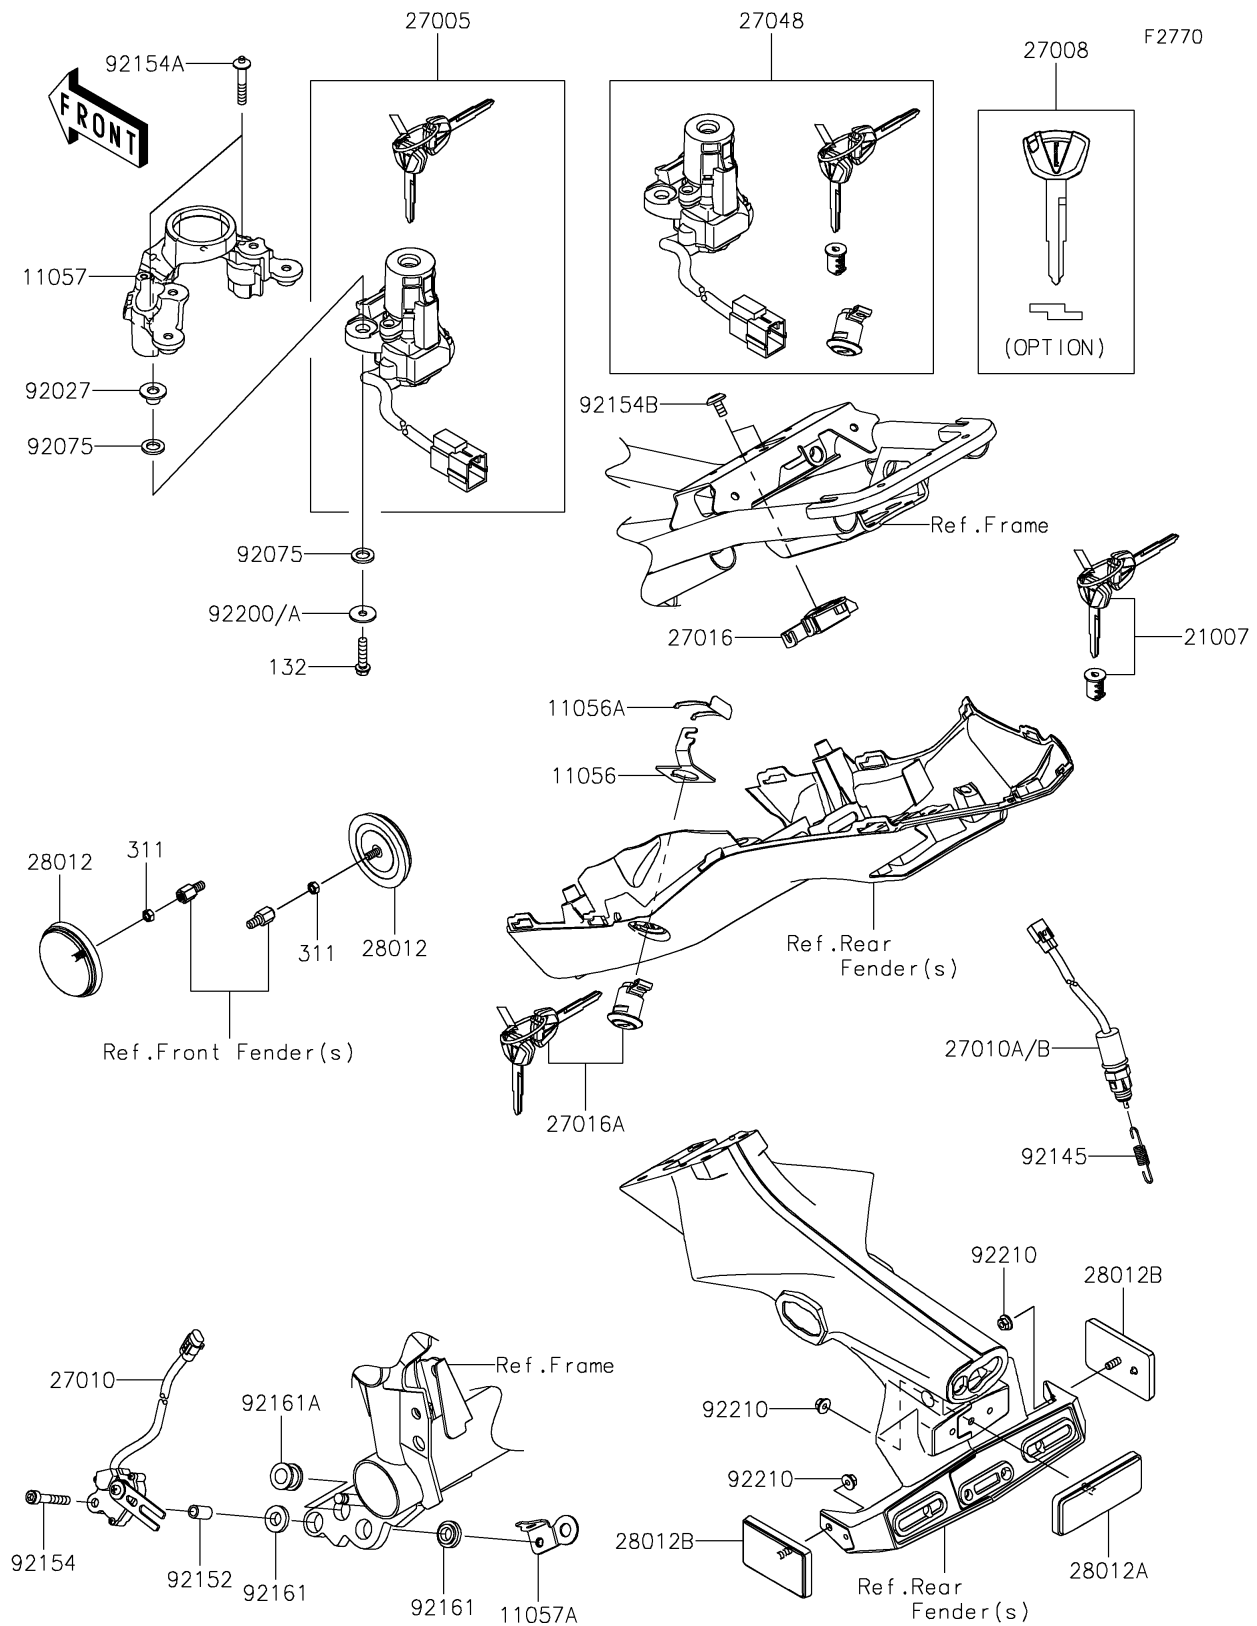

2018 Z900 ABS PARTS DIAGRAM

Ignition Switch/Locks/Reflectors

2018 Z900 ABS PARTS LIST

Ignition Switch/Locks/Reflectors

ITEM NAME	PART NUMBER	QUANTITY
BRACKET (Ref # 11056)	11056-0237	1
BRACKET,CLASP (Ref # 11056A)	11056-0238	1
BRACKET,IG. SWITCH (Ref # 11057)	11057-0251	1
BRACKET (Ref # 11057A)	11057-0319	1
BOLT-FLANGED-SMALL,6X25 (Ref # 132)	132BA0625	1
ROTOR,LOCK,TANK CAP (Ref # 21007)	21007-5077	1
SWITCH-ASSY-IGNITION (Ref # 27005)	27005-0613	1
KEY-LOCK,BLANK (Ref # 27008)	27008-0596	1
SWITCH,SIDE STAND (Ref # 27010)	27010-0722	1
SWITCH,REAR BRAKE (Ref # 27010A)	27010-0847	1
LOCK-ASSY,SEAT STRIKER (Ref # 27016)	27016-0008	1
LOCK-ASSY,SEAT (Ref # 27016A)	27016-5386	1
SWITCH-ASSY (Ref # 27048)	27048-5095	1
REFLECTOR-REFLEX,FR,SIDE (Ref # 28012)	28012-0001	1
REFLECTOR-REFLEX (Ref # 28012A)	28012-1077	1
REFLECTOR-REFLEX (Ref # 28012B)	28012-1088	1
NUT-HEX,5MM (Ref # 311)	311AB0500	1
COLLAR,L=9.6 (Ref # 92027)	92027-1045	1
DAMPER (Ref # 92075)	92075-1564	1
SPRING,REAR BRAKE (Ref # 92145)	92145-1870	1
COLLAR,6.5X9.5X17 (Ref # 92152)	92152-2274	1
BOLT,SOCKET,6X40 (Ref # 92154)	92154-0505	1
BOLT,E TYPE TORX,6X35 (Ref # 92154A)	92154-2207	1
BOLT,SOCKET,6X12 (Ref # 92154B)	92154-2355	1
DAMPER (Ref # 92161)	92161-0117	1
DAMPER (Ref # 92161A)	92161-0118	1
WASHER,6X20X1.6 (Ref # 92200A)	92200-0780	1
NUT,FLANGED,5MM (Ref # 92210)	92210-0007	1