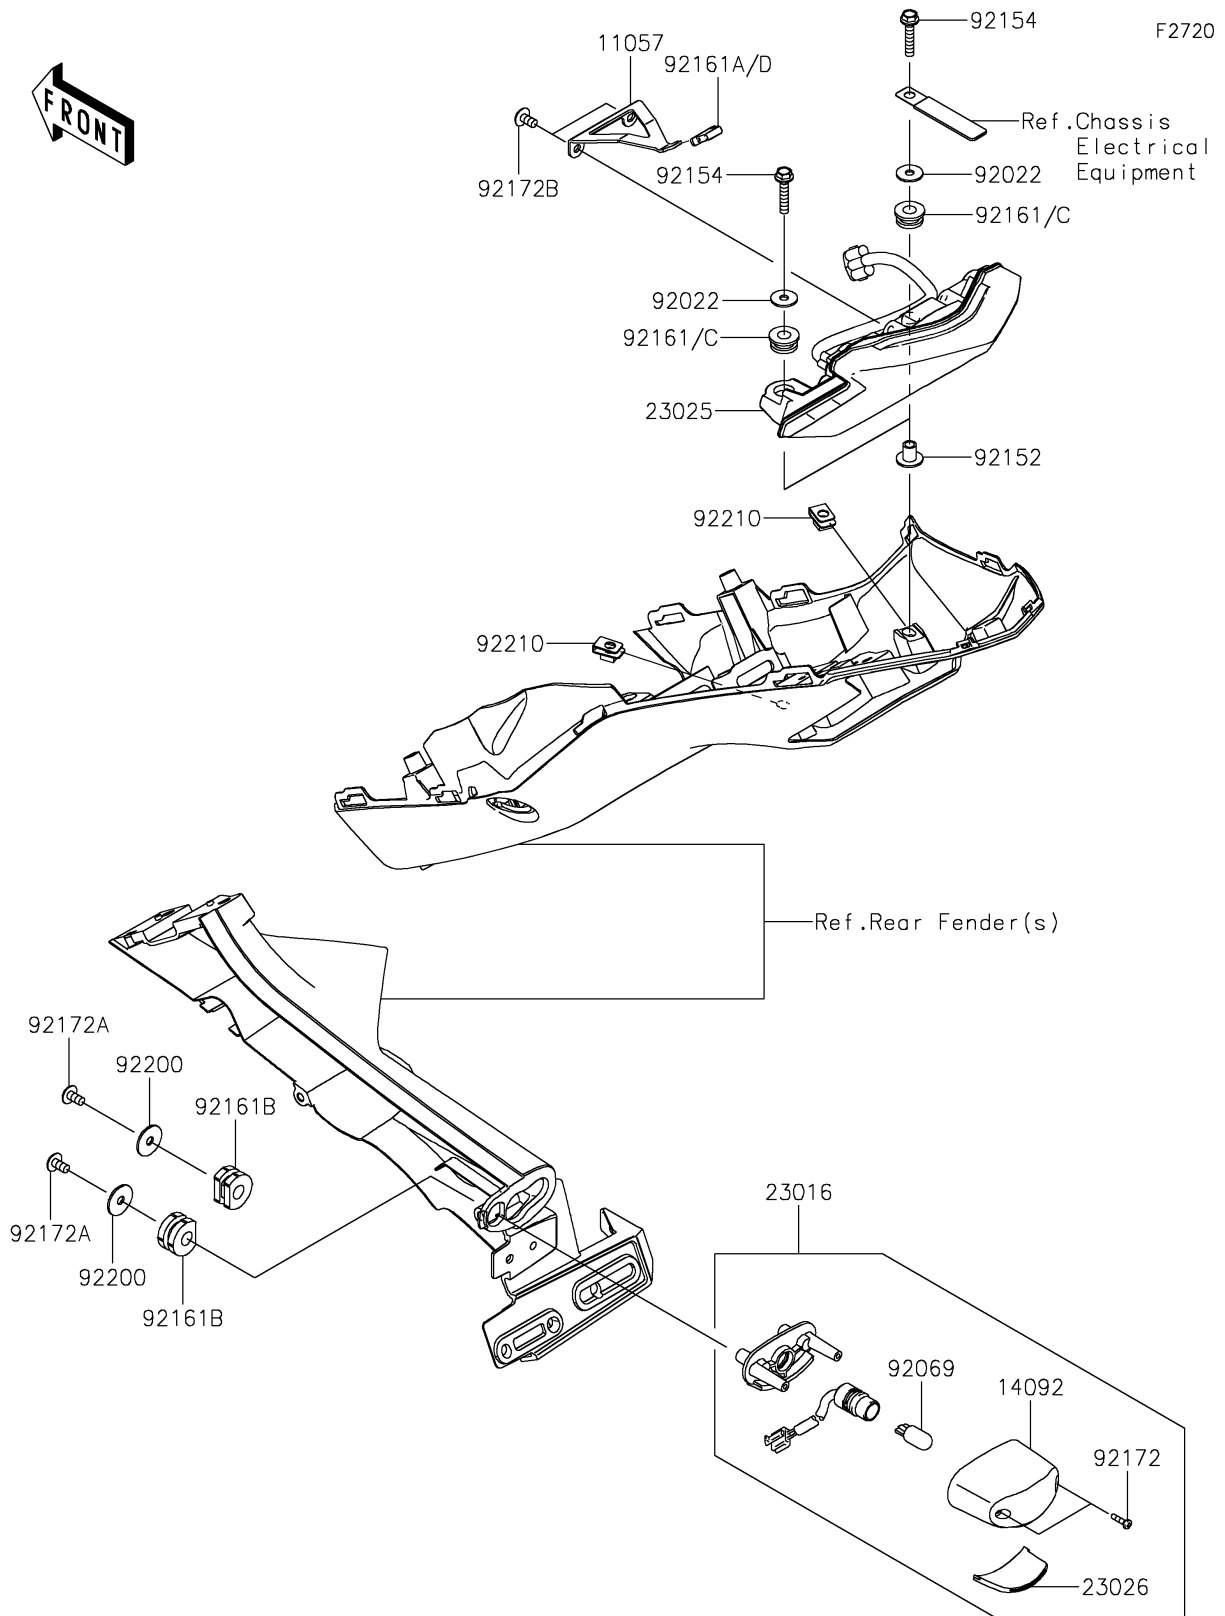

2018 Z900 ABS PARTS DIAGRAM

Taillight(s)

2018 Z900 ABS PARTS LIST

Taillight(s)

ITEM NAME	PART NUMBER	QUANTITY
BRACKET, TAIL LAMP (Ref # 11057)	11057-0247	1
COVER, LICENSE LAMP (Ref # 14092)	14092-0001	1
LAMP-ASSY, LICENSE (Ref # 23016)	23016-0607	1
LAMP-TAIL (Ref # 23025)	23025-0361	1
LENS, LICENCE LAMP (Ref # 23026)	23026-0028	1
WASHER, 5.2X16X1.2 (Ref # 92022)	92022-263	1
BULB, 12V 5W (Ref # 92069)	92069-1016	1
COLLAR, 5.6X8X11.2 (Ref # 92152)	92152-1562	1
BOLT, FLANGED, 5X25 (Ref # 92154)	92154-2682	1
DAMPER (Ref # 92161B)	92161-0776	1
DAMPER, 8X18X8.1 (Ref # 92161C)	92161-1369	1
DAMPER (Ref # 92161D)	92161-1917	1
SCREW, TAPPING, 2.9X13 (Ref # 92172)	92172-0343	1
SCREW, TAPPING, 5X16 (Ref # 92172A)	92172-0427	1
SCREW, 5X10 (Ref # 92172B)	92172-0864	1
WASHER, 5.5X20X1.2 (Ref # 92200)	92200-0284	1
NUT, PLATE, 5MM (Ref # 92210)	92210-0935	1