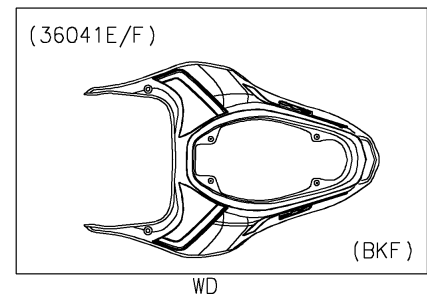

2018 Z900 ABS PARTS DIAGRAM

Seat Cover

(36041E)	M.F.S.Black
(36041F)	M.S.Black

2018 Z900 ABS PARTS LIST

Seat Cover

ITEM NAME	PART NUMBER	QUANTITY
COVER-TAIL,P.M.GRAY,WOD (Ref # 36041A)	36041-5264-36P	1
COVER-TAIL,C.L.GREEN,WOD (Ref # 36041B)	36041-5264-51P	1
COVER-TAIL,M.S.BLACK,WOD (Ref # 36041C)	36041-5264-660	1
COVER-TAIL,C.P.RED,WOD (Ref # 36041D)	36041-5264-A5	1
PAD,7X44X1 (Ref # 39156)	39156-2181	1
TAPE,8X35 (Ref # 39188)	39188-0564	1
COLLAR,5.6X8X5 (Ref # 92152)	92152-2339	1
BOLT,SOCKET,5X16 (Ref # 92154)	92154-0209	1
SCREW,5X10 (Ref # 92172)	92172-1194	1
WASHER,8.2X12X0.5 (Ref # 92200)	92200-1887	1