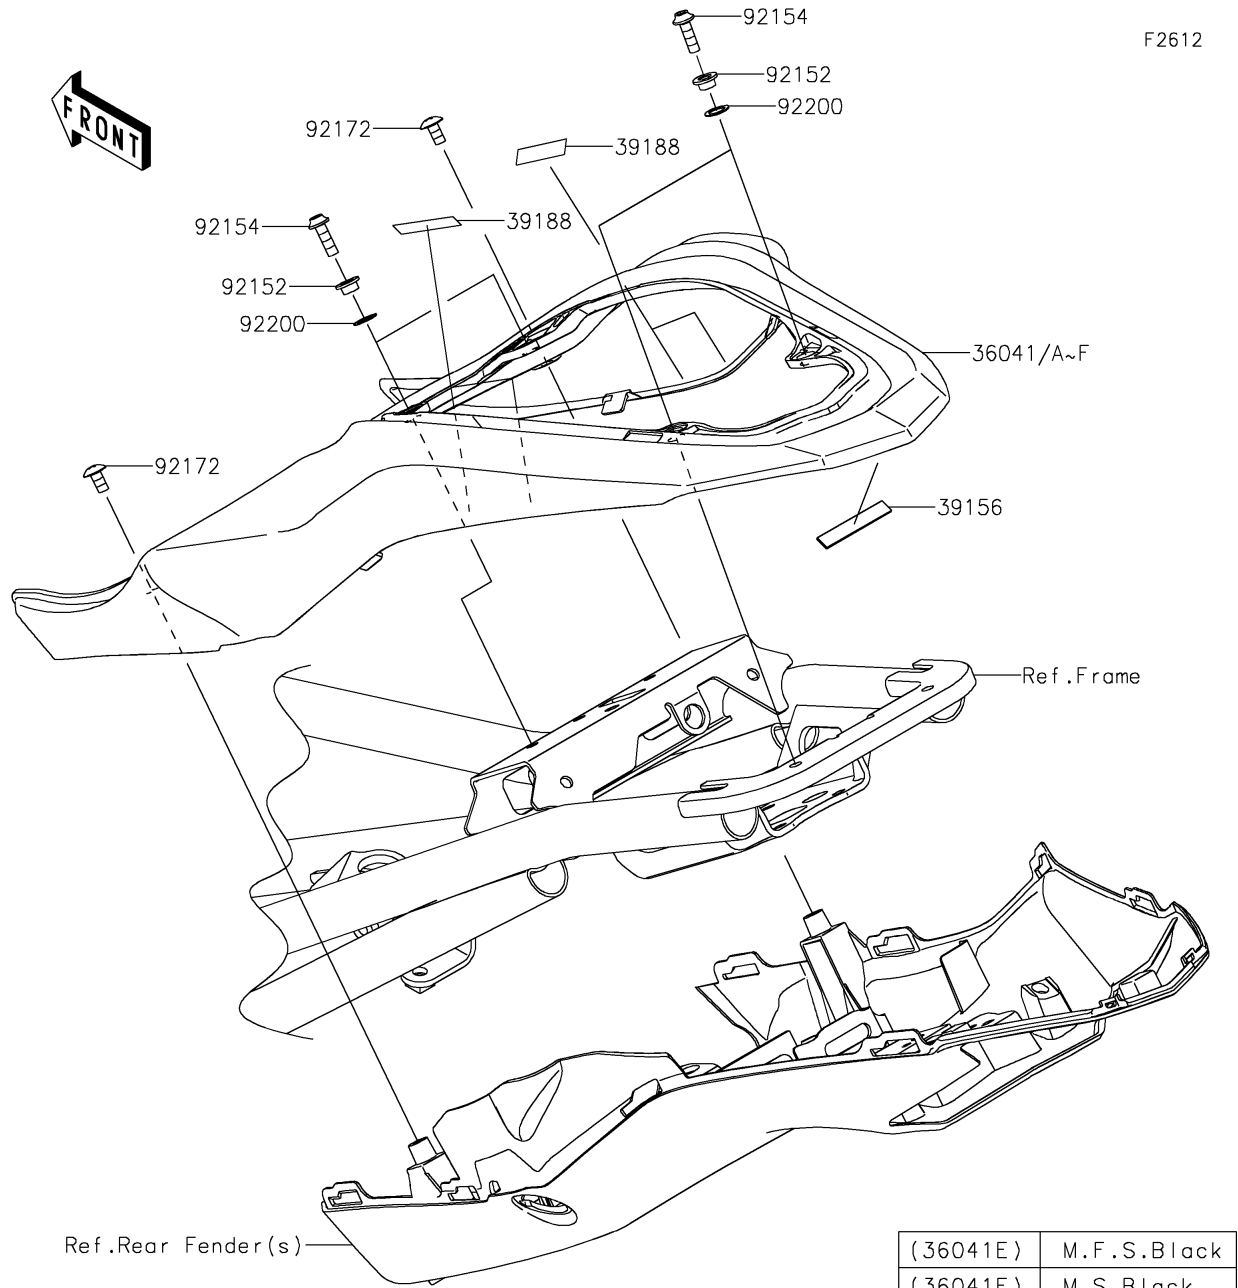

2018 Z900 ABS PARTS DIAGRAM

Seat Cover

(36041E)	M.F.S.Black
(36041F)	M.S.Black

2018 Z900 ABS PARTS LIST

Seat Cover

ITEM NAME	PART NUMBER	QUANTITY
COVER-TAIL,P.M.GRAY,WOD (Ref # 36041A)	36041-5264-36P	1
COVER-TAIL,C.L.GREEN,WOD (Ref # 36041B)	36041-5264-51P	1
COVER-TAIL,M.S.BLACK,WOD (Ref # 36041C)	36041-5264-660	1
COVER-TAIL,C.P.RED,WOD (Ref # 36041D)	36041-5264-A5	1
PAD,7X44X1 (Ref # 39156)	39156-2181	1
TAPE,8X35 (Ref # 39188)	39188-0564	1
COLLAR,5.6X8X5 (Ref # 92152)	92152-2339	1
BOLT,SOCKET,5X16 (Ref # 92154)	92154-0209	1
SCREW,5X10 (Ref # 92172)	92172-1194	1
WASHER,8.2X12X0.5 (Ref # 92200)	92200-1887	1