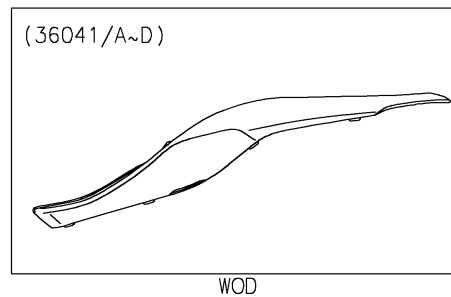

2018 Z900 ABS PARTS DIAGRAM

Seat Cover

(36041E)	M.F.S.Black
(36041F)	M.S.Black

2018 Z900 ABS PARTS LIST

Seat Cover

ITEM NAME	PART NUMBER	QUANTITY
COVER-TAIL,P.M.GRAY,WOD (Ref # 36041A)	36041-5264-36P	1
COVER-TAIL,C.L.GREEN,WOD (Ref # 36041B)	36041-5264-51P	1
COVER-TAIL,M.S.BLACK,WOD (Ref # 36041C)	36041-5264-660	1
COVER-TAIL,C.P.RED,WOD (Ref # 36041D)	36041-5264-A5	1
PAD,7X44X1 (Ref # 39156)	39156-2181	1
TAPE,8X35 (Ref # 39188)	39188-0564	1
COLLAR,5.6X8X5 (Ref # 92152)	92152-2339	1
BOLT,SOCKET,5X16 (Ref # 92154)	92154-0209	1
SCREW,5X10 (Ref # 92172)	92172-1194	1
WASHER,8.2X12X0.5 (Ref # 92200)	92200-1887	1